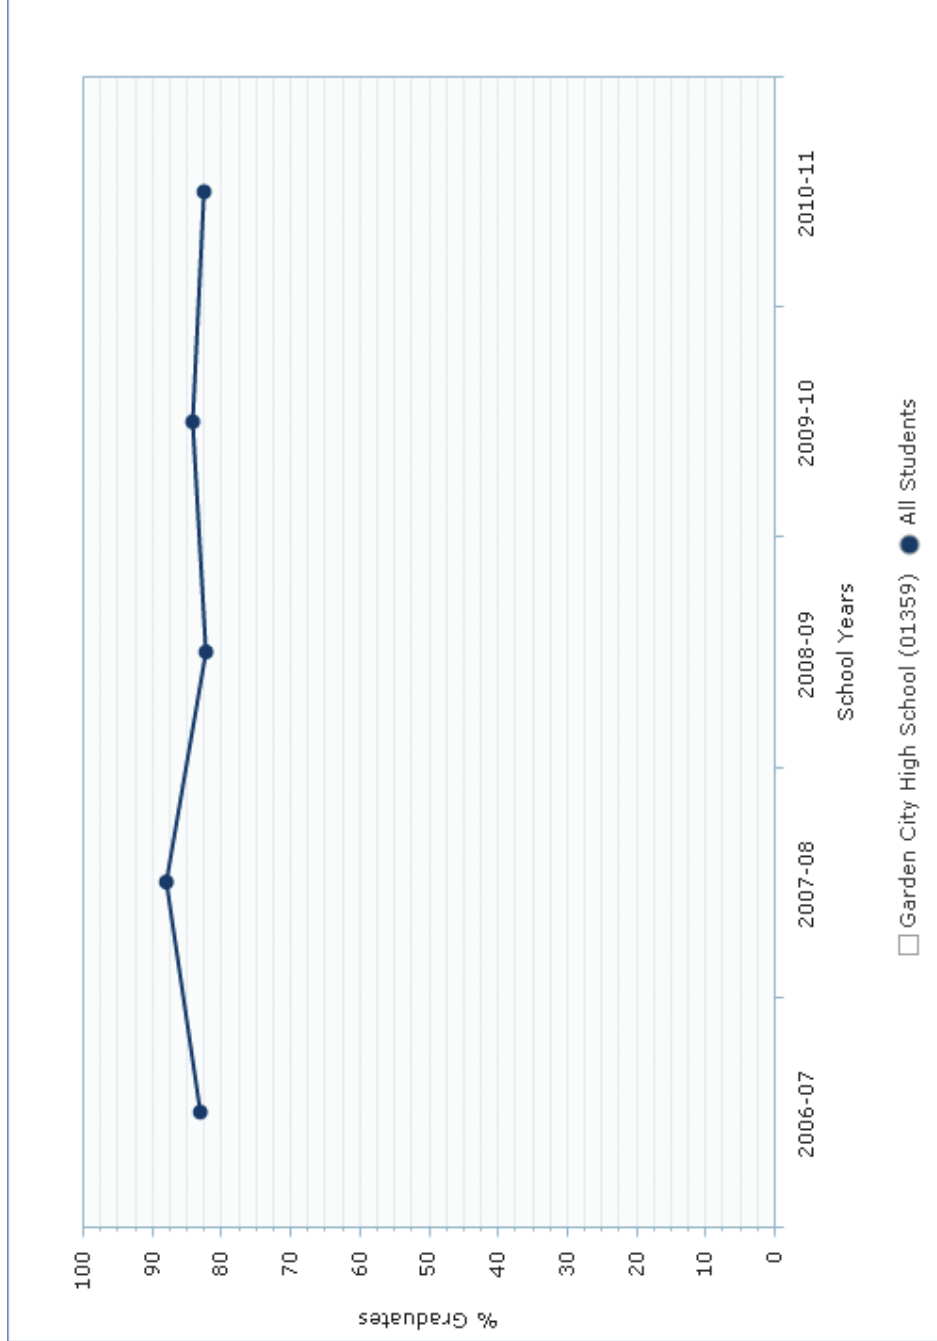

### 2010-11 Graduation Dropout Trend Garden City High School: 4-Year / All Students

**2010-11 Graduation Dropout Trend  
Garden City High School: 4-Year / All Students**

Entity Name	Report Category	School Year	Cohort	Graduated	Dropouts (Reported & MER)	Off-Track Continuing	Other Completer (GED, etc.)	Graduation Rate	Dropout Rate
Garden City High School (01359)	All Students	2006-07	322	268	30	22	< 10	83.22%	9.31%
Garden City High School (01359)	All Students	2007-08	308	271	15	21	< 10	87.99%	< 5%
Garden City High School (01359)	All Students	2008-09	345	284	16	43	< 10	82.32%	< 5%
Garden City High School (01359)	All Students	2009-10	328	276	22	30	< 10	84.15%	6.71%
Garden City High School (01359)	All Students	2010-11	319	263	15	40	< 10	82.45%	< 5%