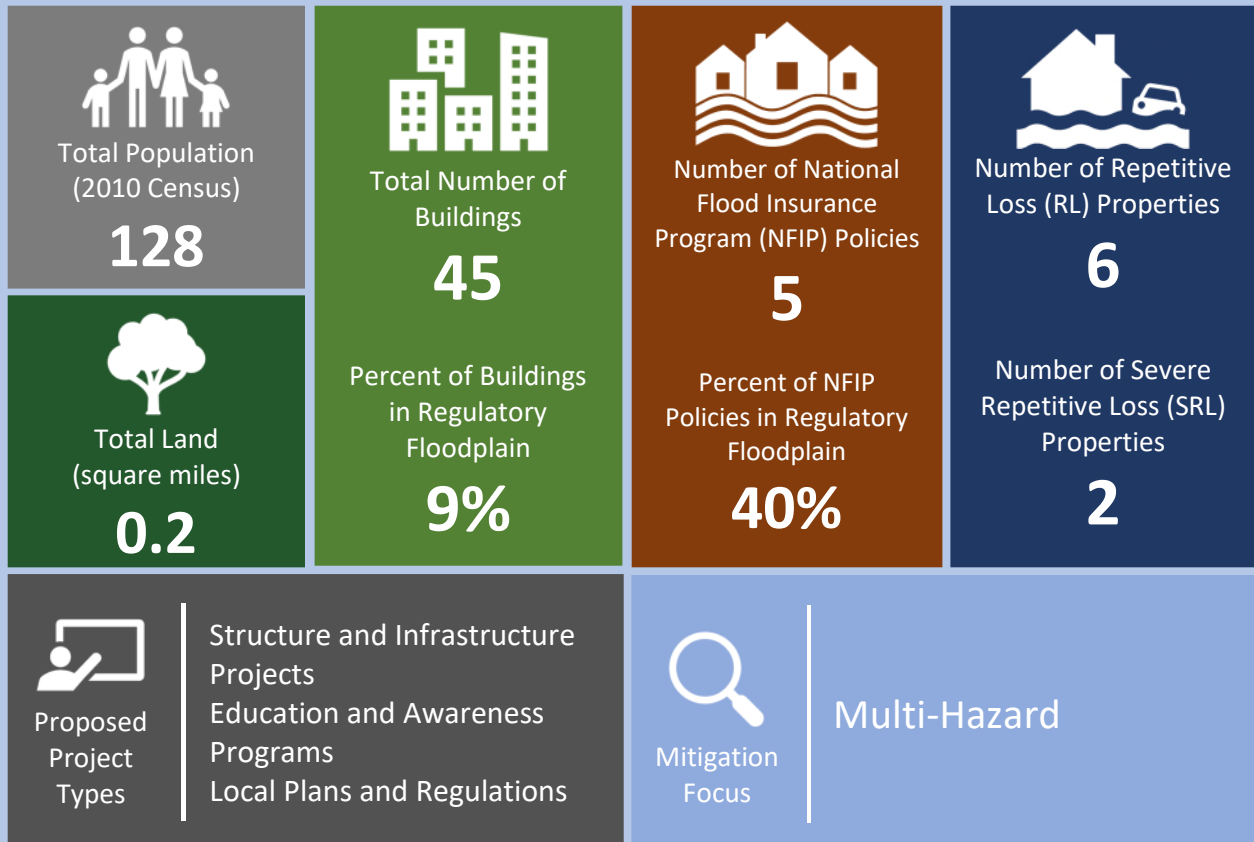

MUNICIPAL ANNEX | Village of Attica

9.5 Village of Attica

The Village of Attica participates in the Wyoming County Hazard Mitigation Plan, instead of the Genesee County Hazard Mitigation Plan.