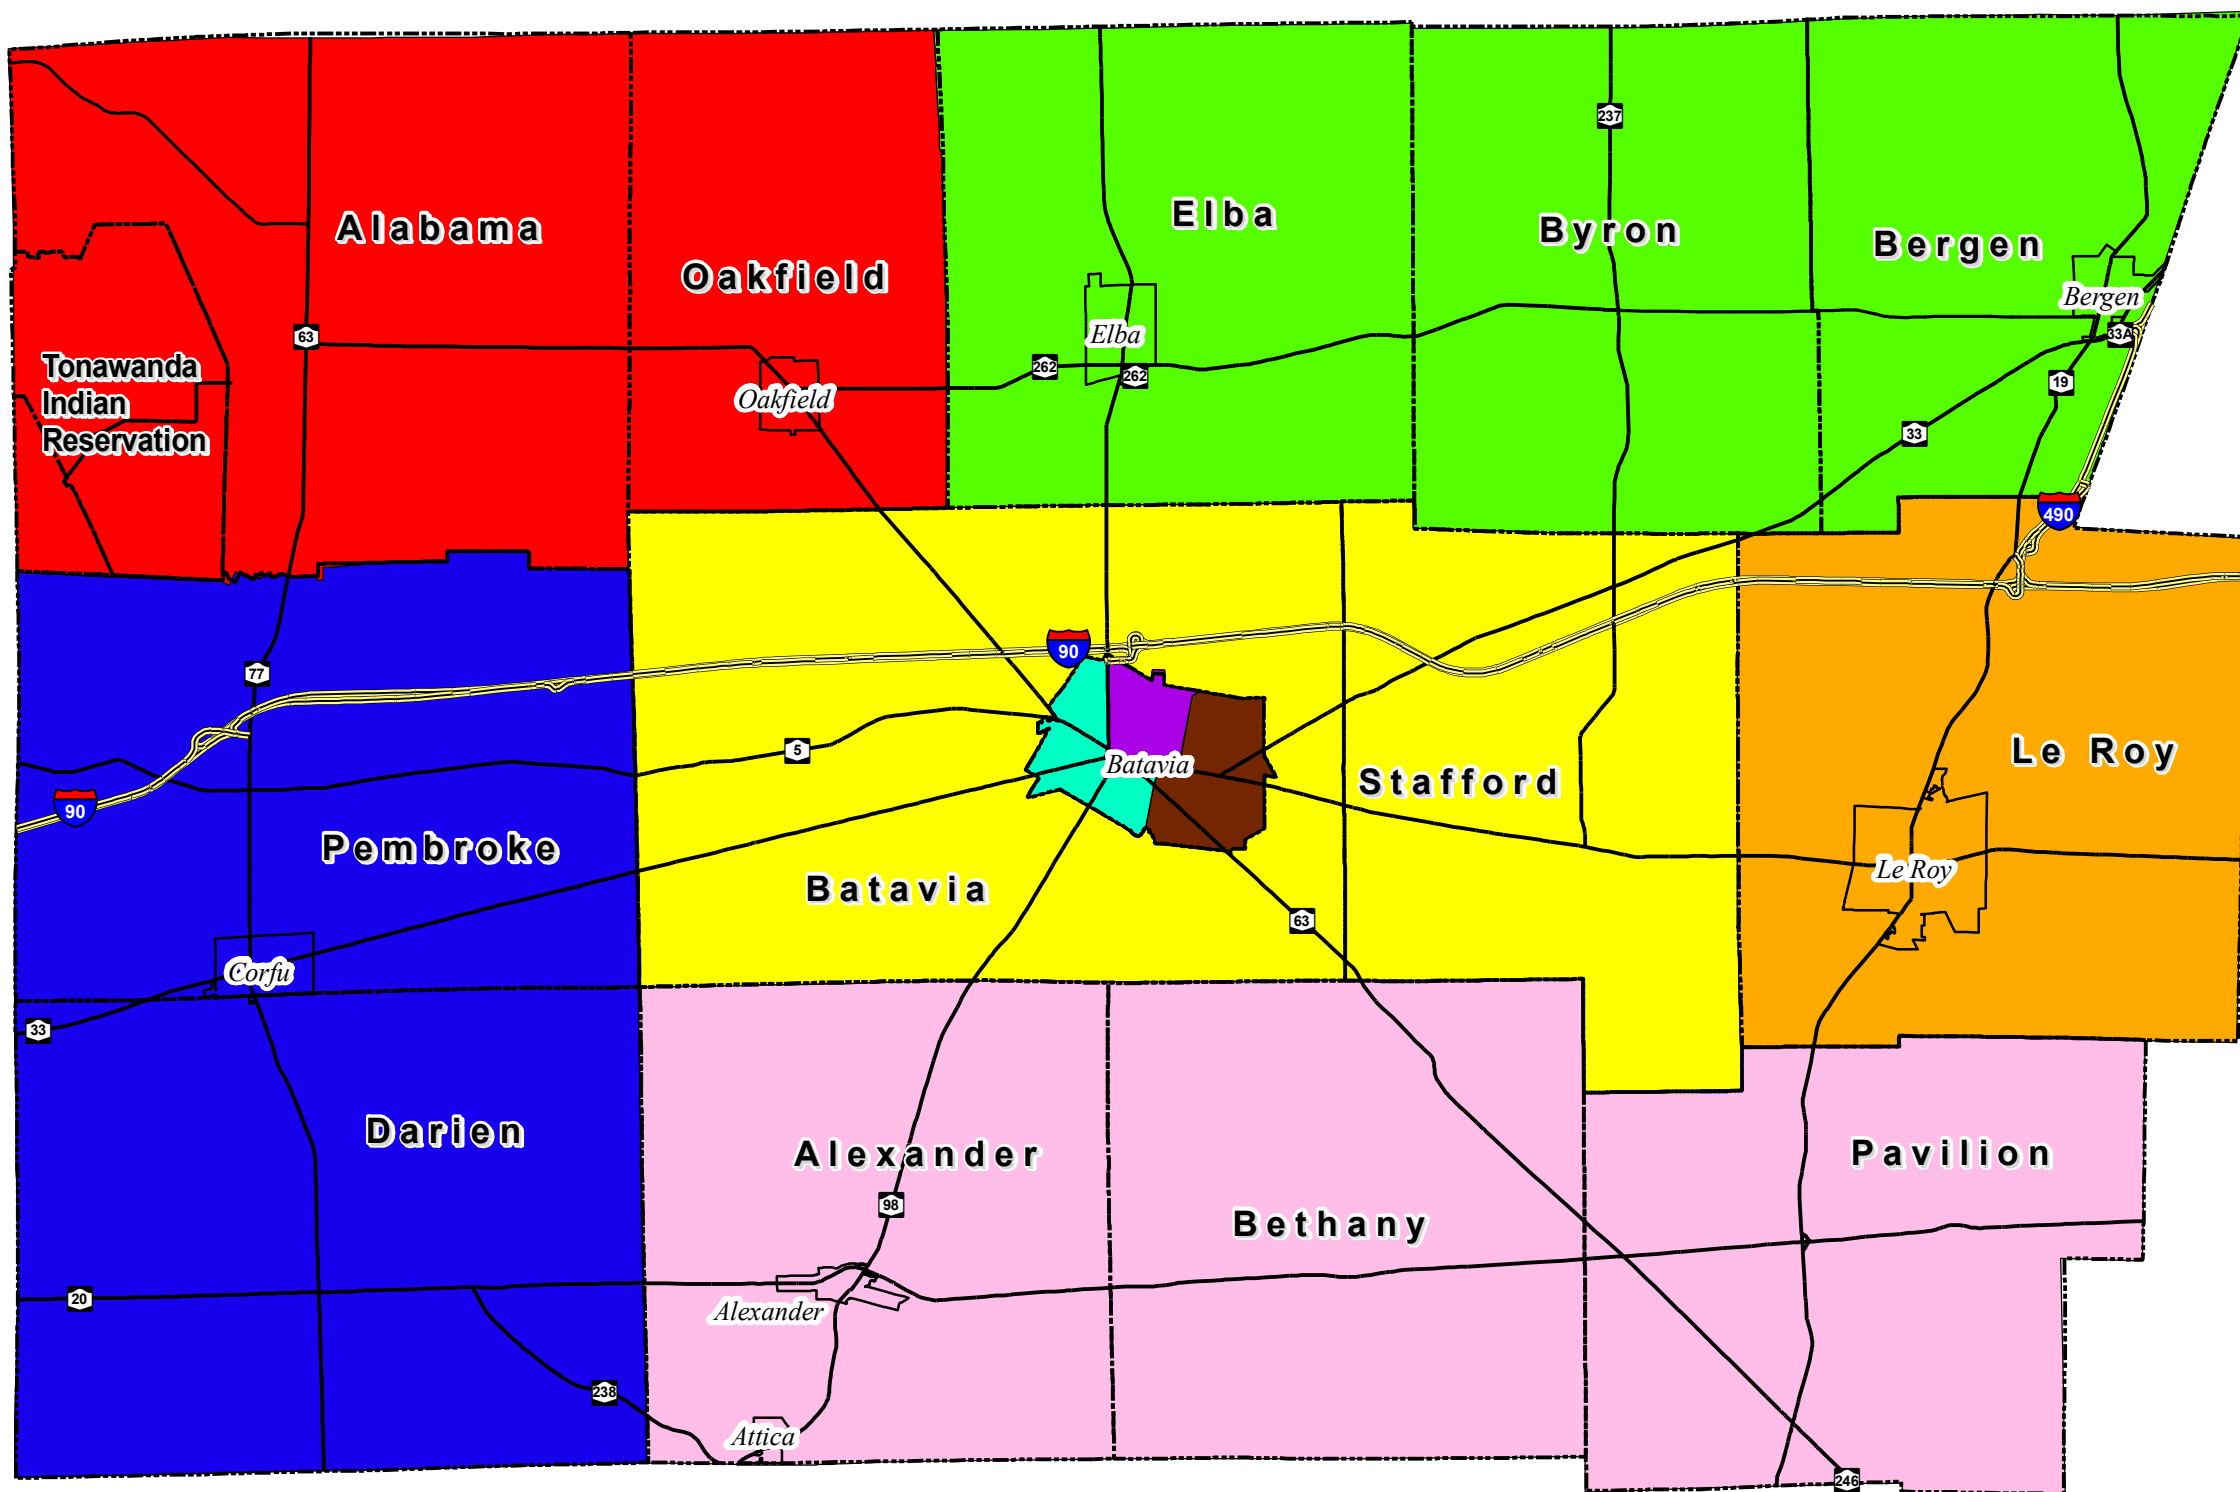

Genesee County Legislative Districts 2010-2011

GENESEE COUNTY LEGISLATORS

- District 1 - Raymond F. Cianfrini
- District 2 - Robert J. Bausch
- District 3 - Annie M. Lawrence
- District 4 - Mary Pat Hancock
- District 5 - Jerome J. Grasso
- District 6 - Esther G. Leadley
- District 7 - Robert J. Radley
- District 8 - Hollis D. Upson
- District 9 - Edward DeJaneiro, Jr.