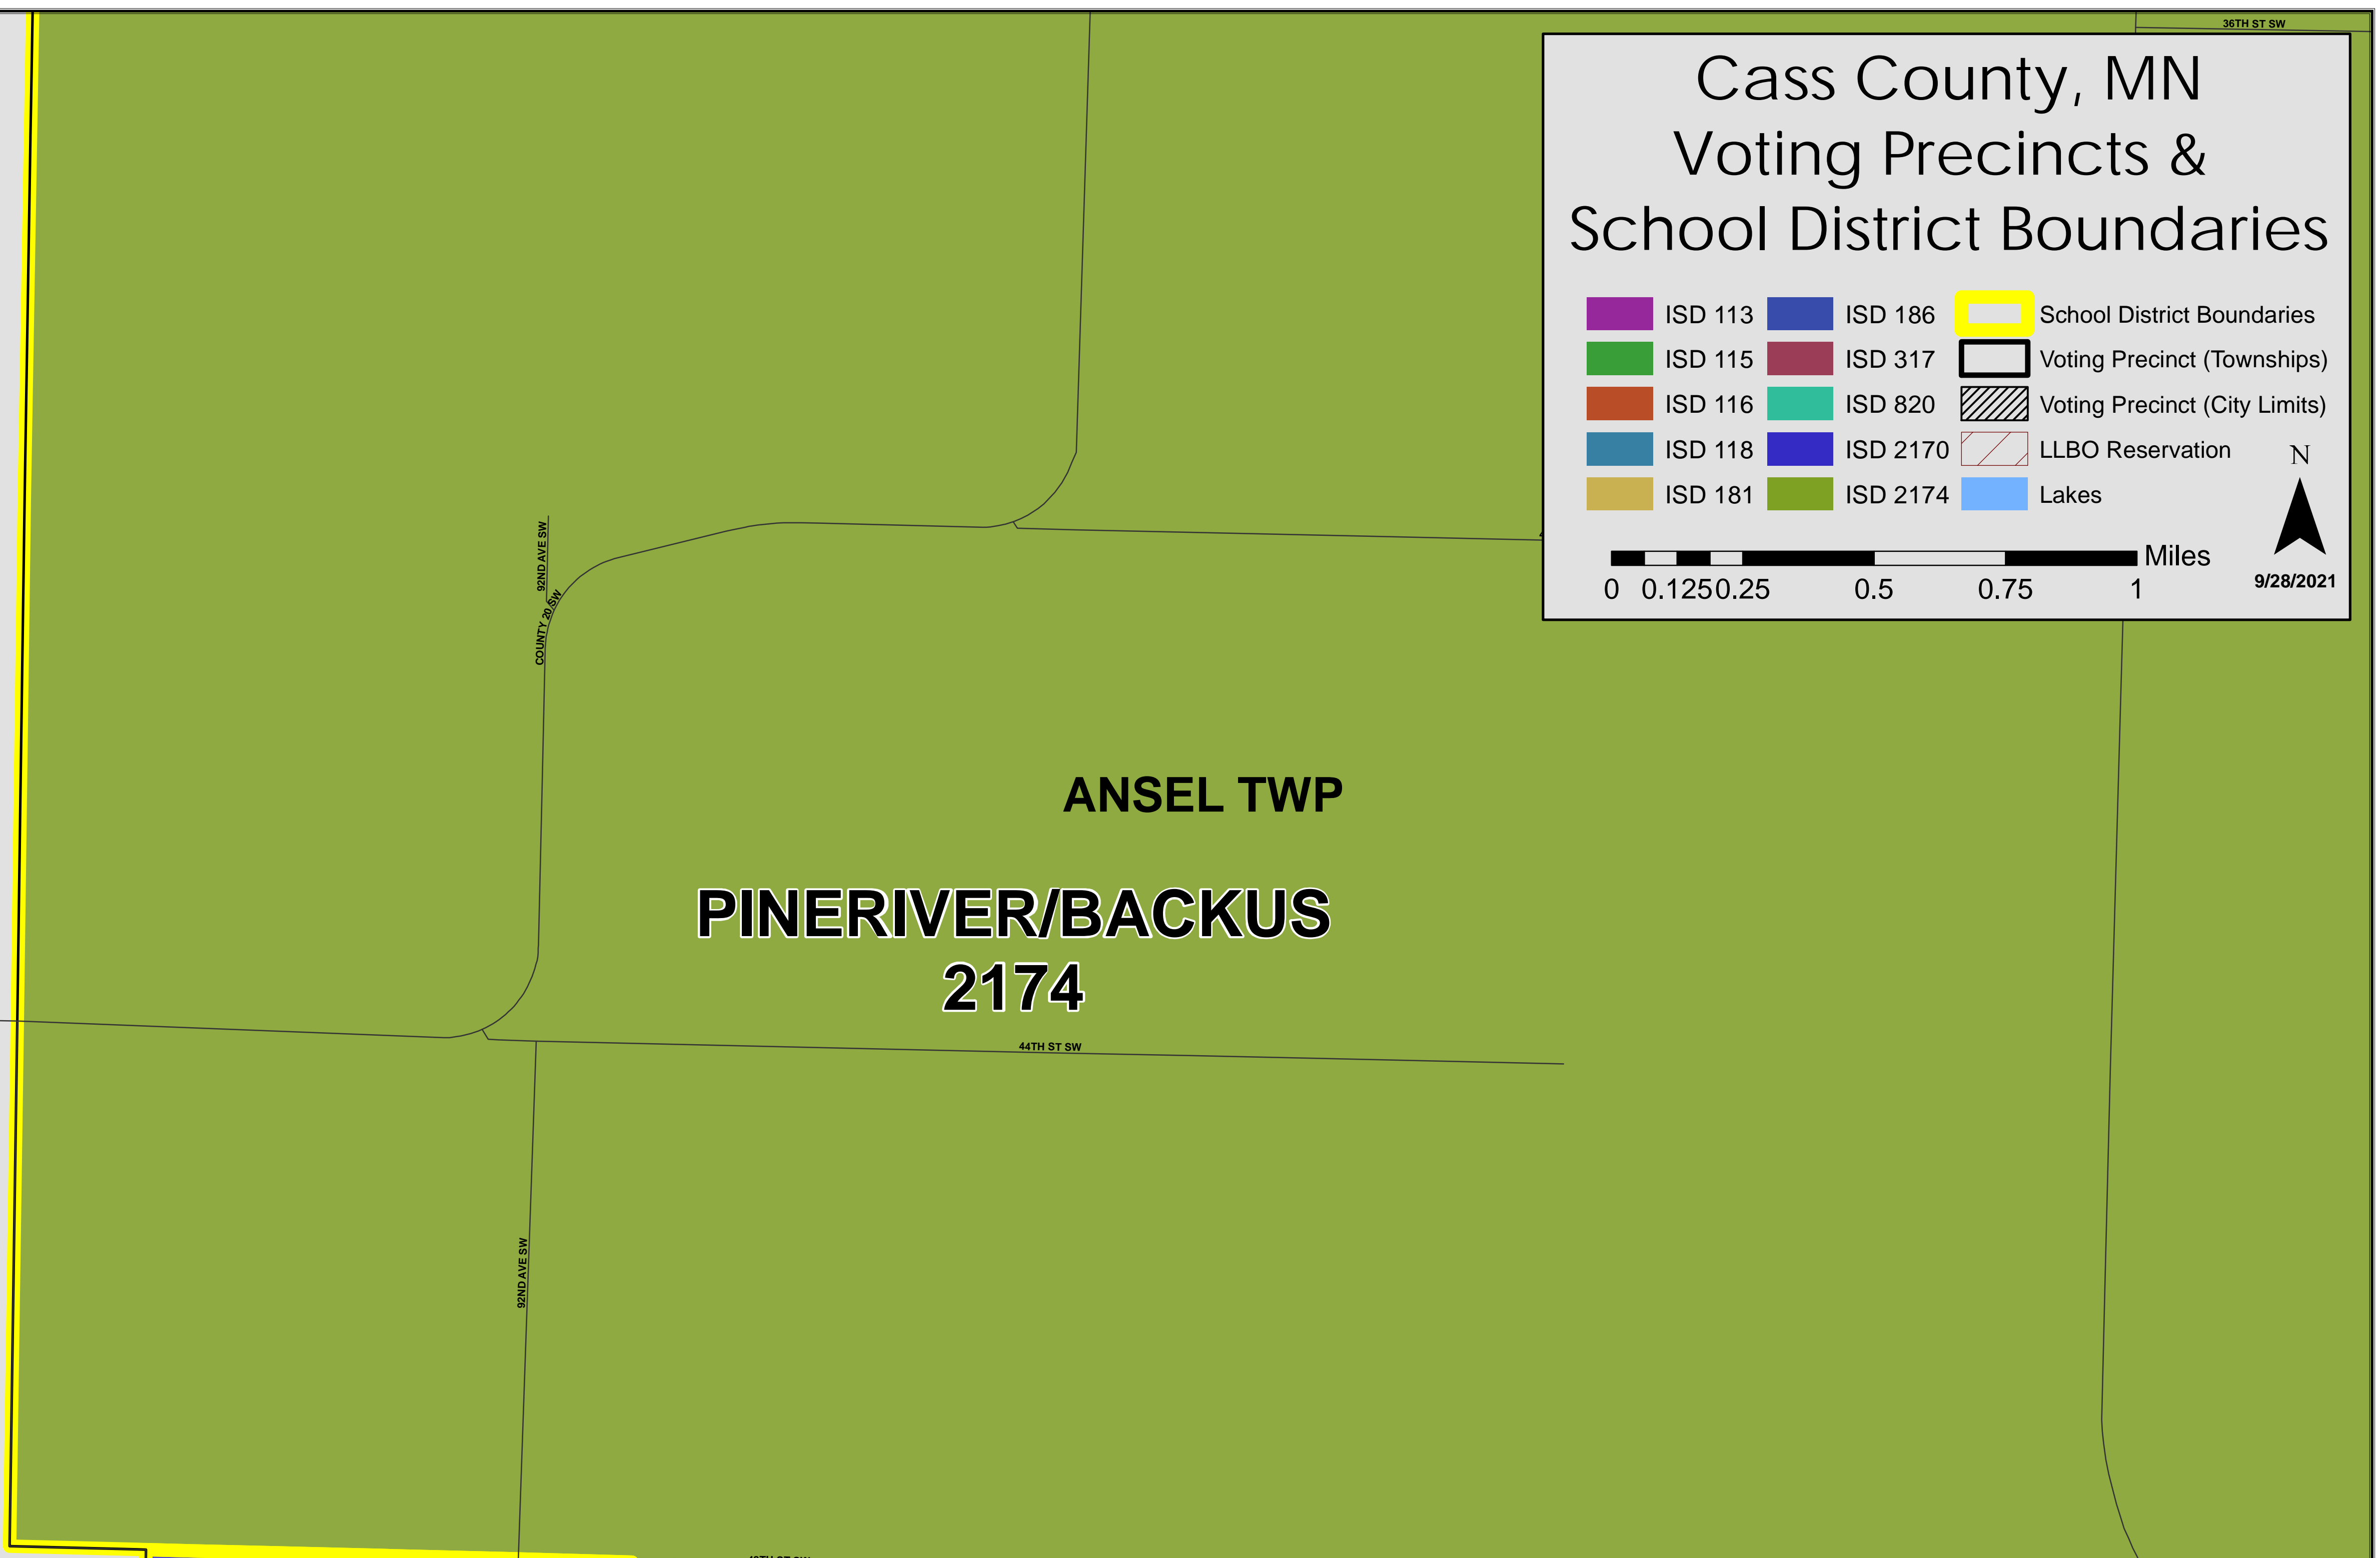

**Cass County, MN  
Voting Precincts &  
School District Boundaries**

 ISD 113	 ISD 186	 School District Boundaries
 ISD 115	 ISD 317	 Voting Precinct (Townships)
 ISD 116	 ISD 820	 Voting Precinct (City Limits)
 ISD 118	 ISD 2170	 LLBO Reservation
 ISD 181	 ISD 2174	 Lakes

0 0.125 0.25 0.5 0.75 1 Miles  
9/28/2021

Wadena