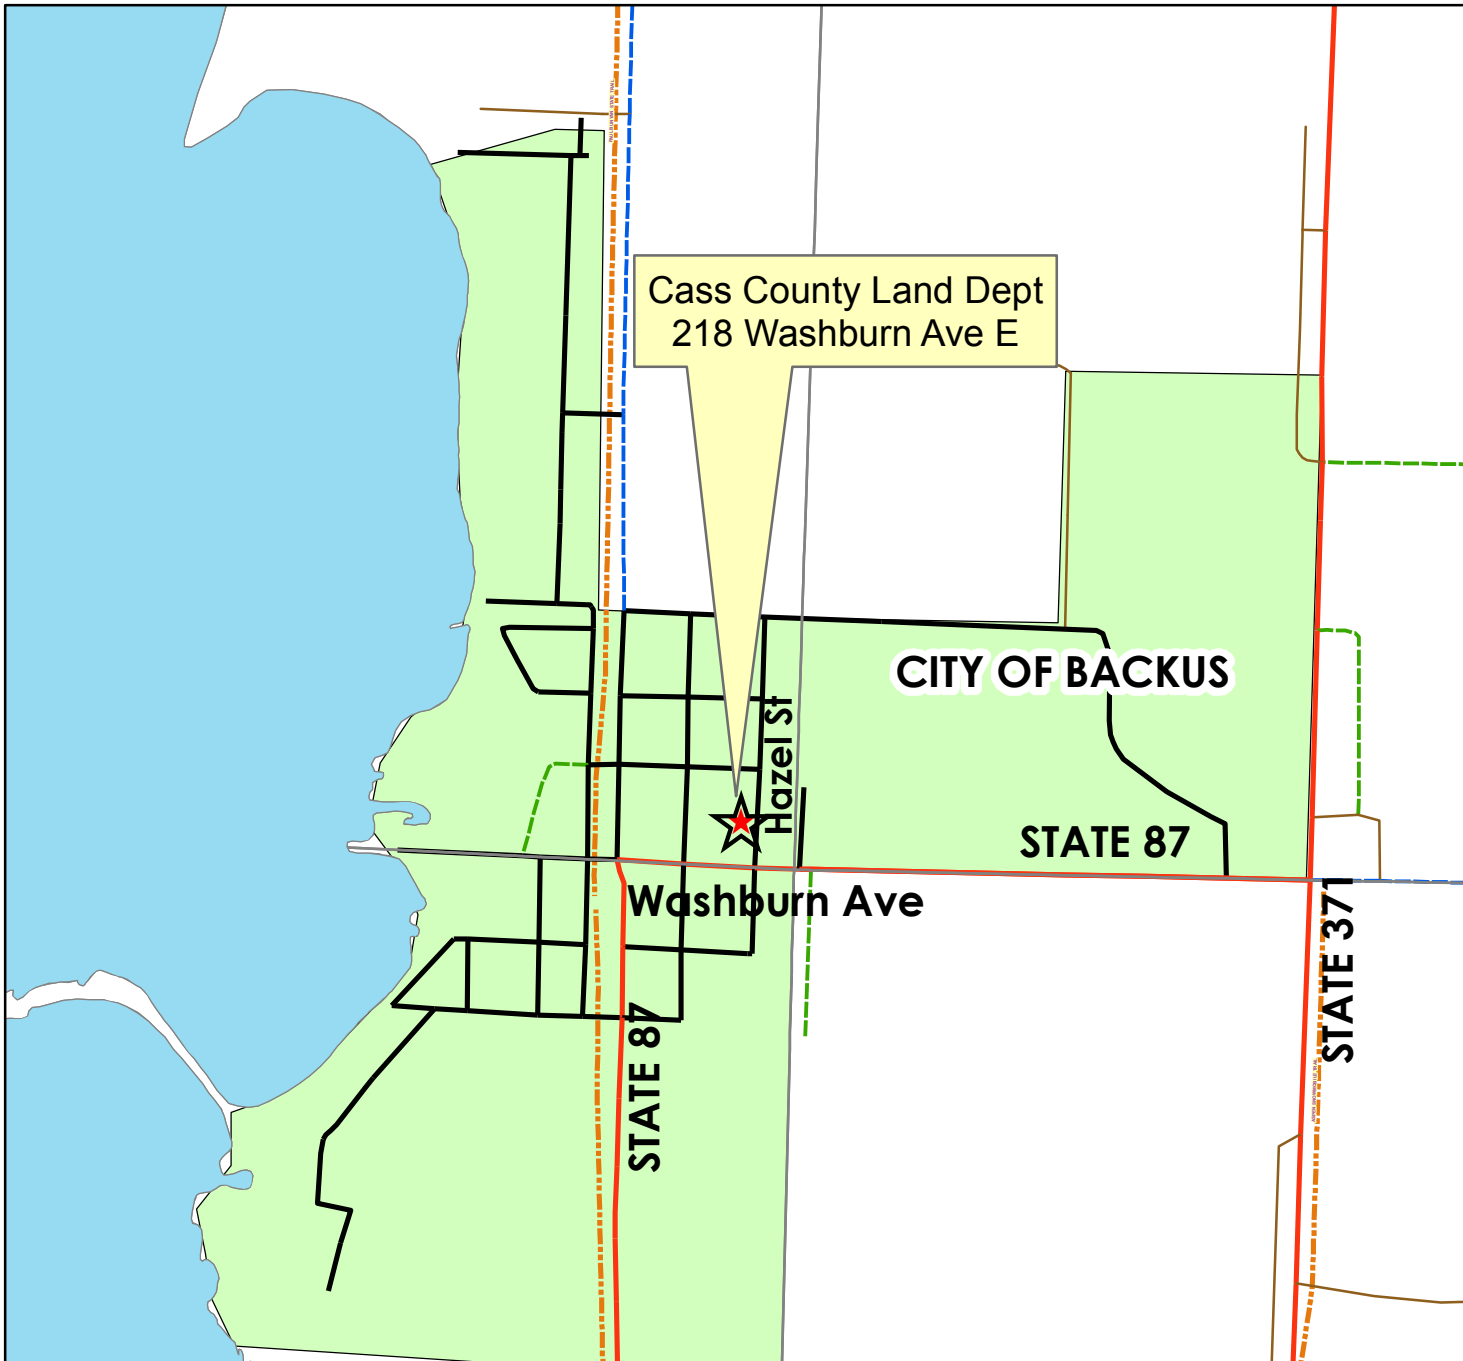

**CASS COUNTY
LAND DEPARTMENT
218 WASHBURN AVE E
BACKUS, MN**

DIRECTIONS

From North or South:
Take State Hwy 371
to the City of Backus.
Turn west on State Hwy 87
and go 1/2 mile. The Land
Department will be on the
north side (right) on the
corner of Washburn Ave E
and Hazel St N.

From West:
Take State Hwy 87 in to the
City of Backus. After 90 degree
turn, continue on State 87 for
two blocks. The Land Department
will be on the north side (left) at the
corner of Washburn Ave E
and Hazel St N.

Parking in front and rear of building.

Handicapped access by
front entrance.

0 0.15 0.3 0.6
Miles