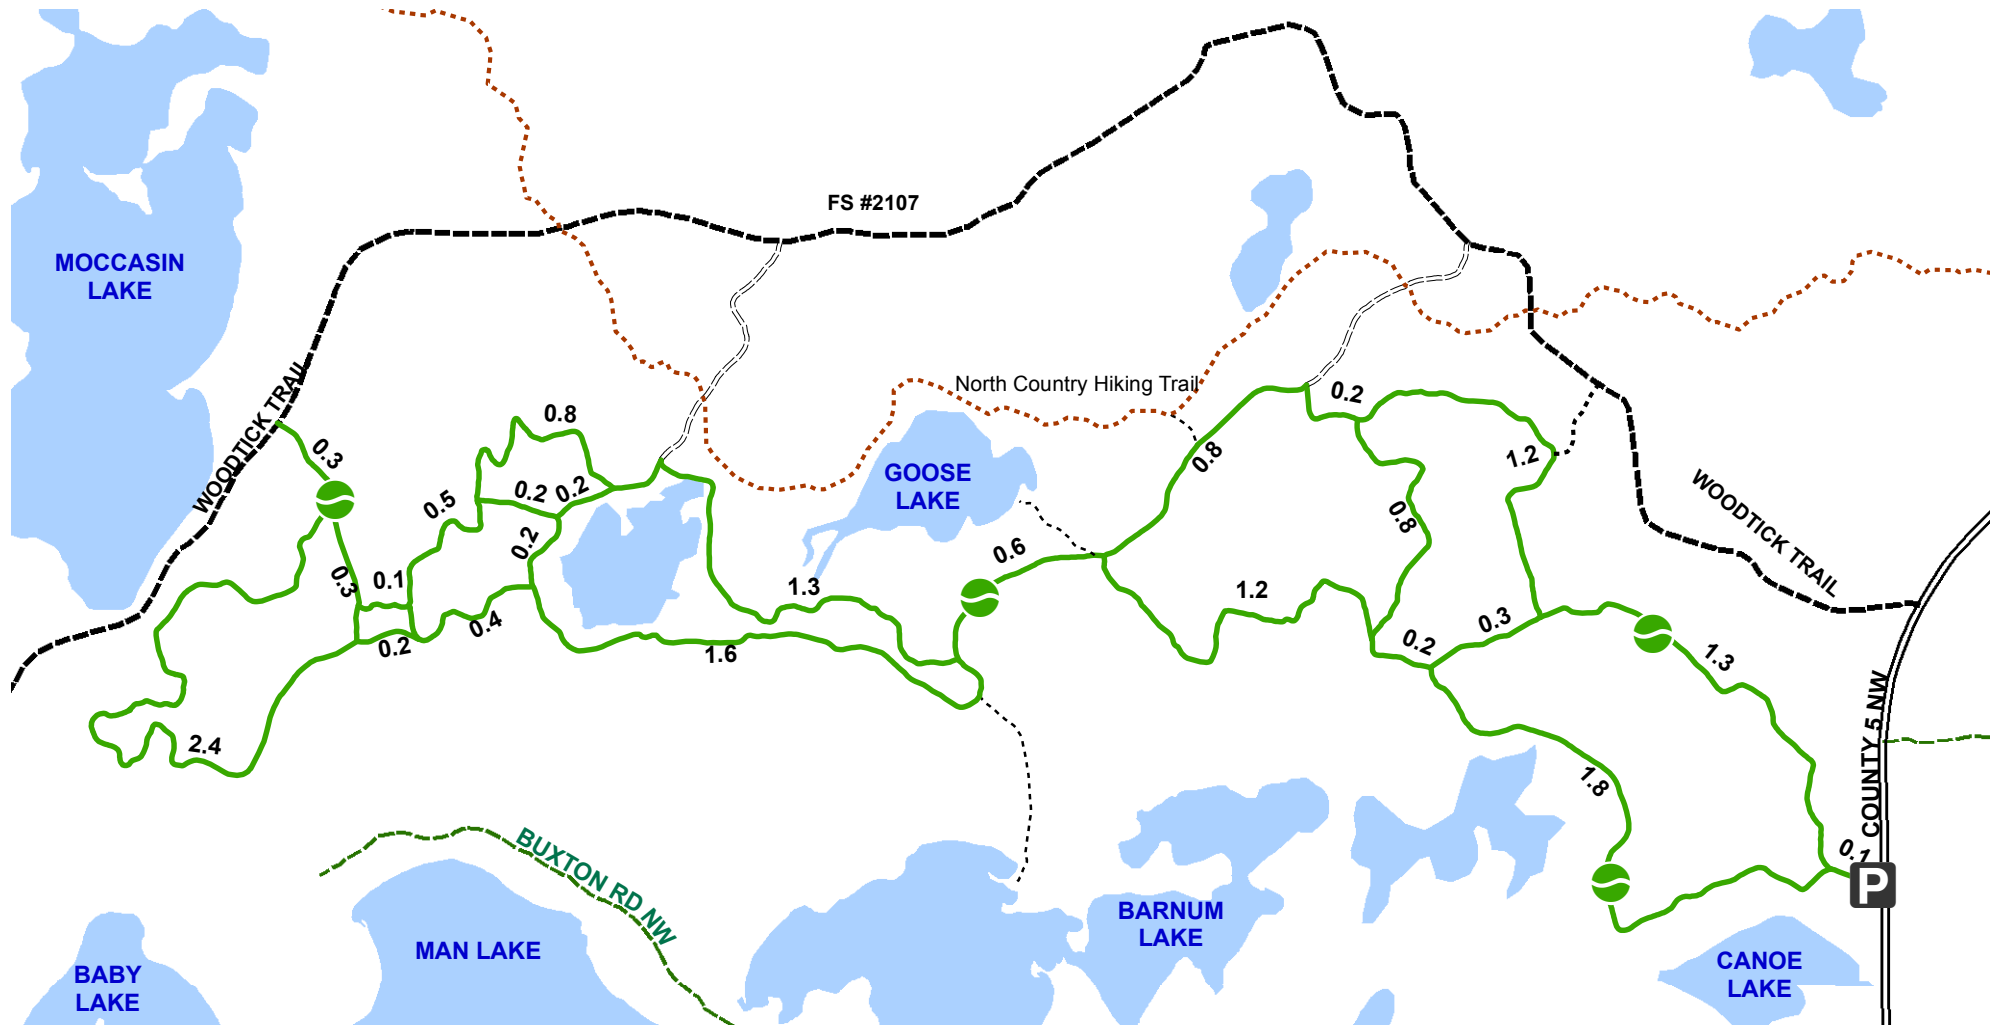

Goose Lake Ski Trail

Ski trail is maintained and groomed by the Lake Country Nordic Ski Club and sponsored by the Cass County Board of Commissioners.

ALL TRAILS ARE RATED EASY 

lakecountrynordic@gmail.com

Goose Lake Ski Trail is a Grant-in-Aid Trail.
A Minnesota Ski Pass is required.

Trail length = 14.8 km
Lengths marked in km