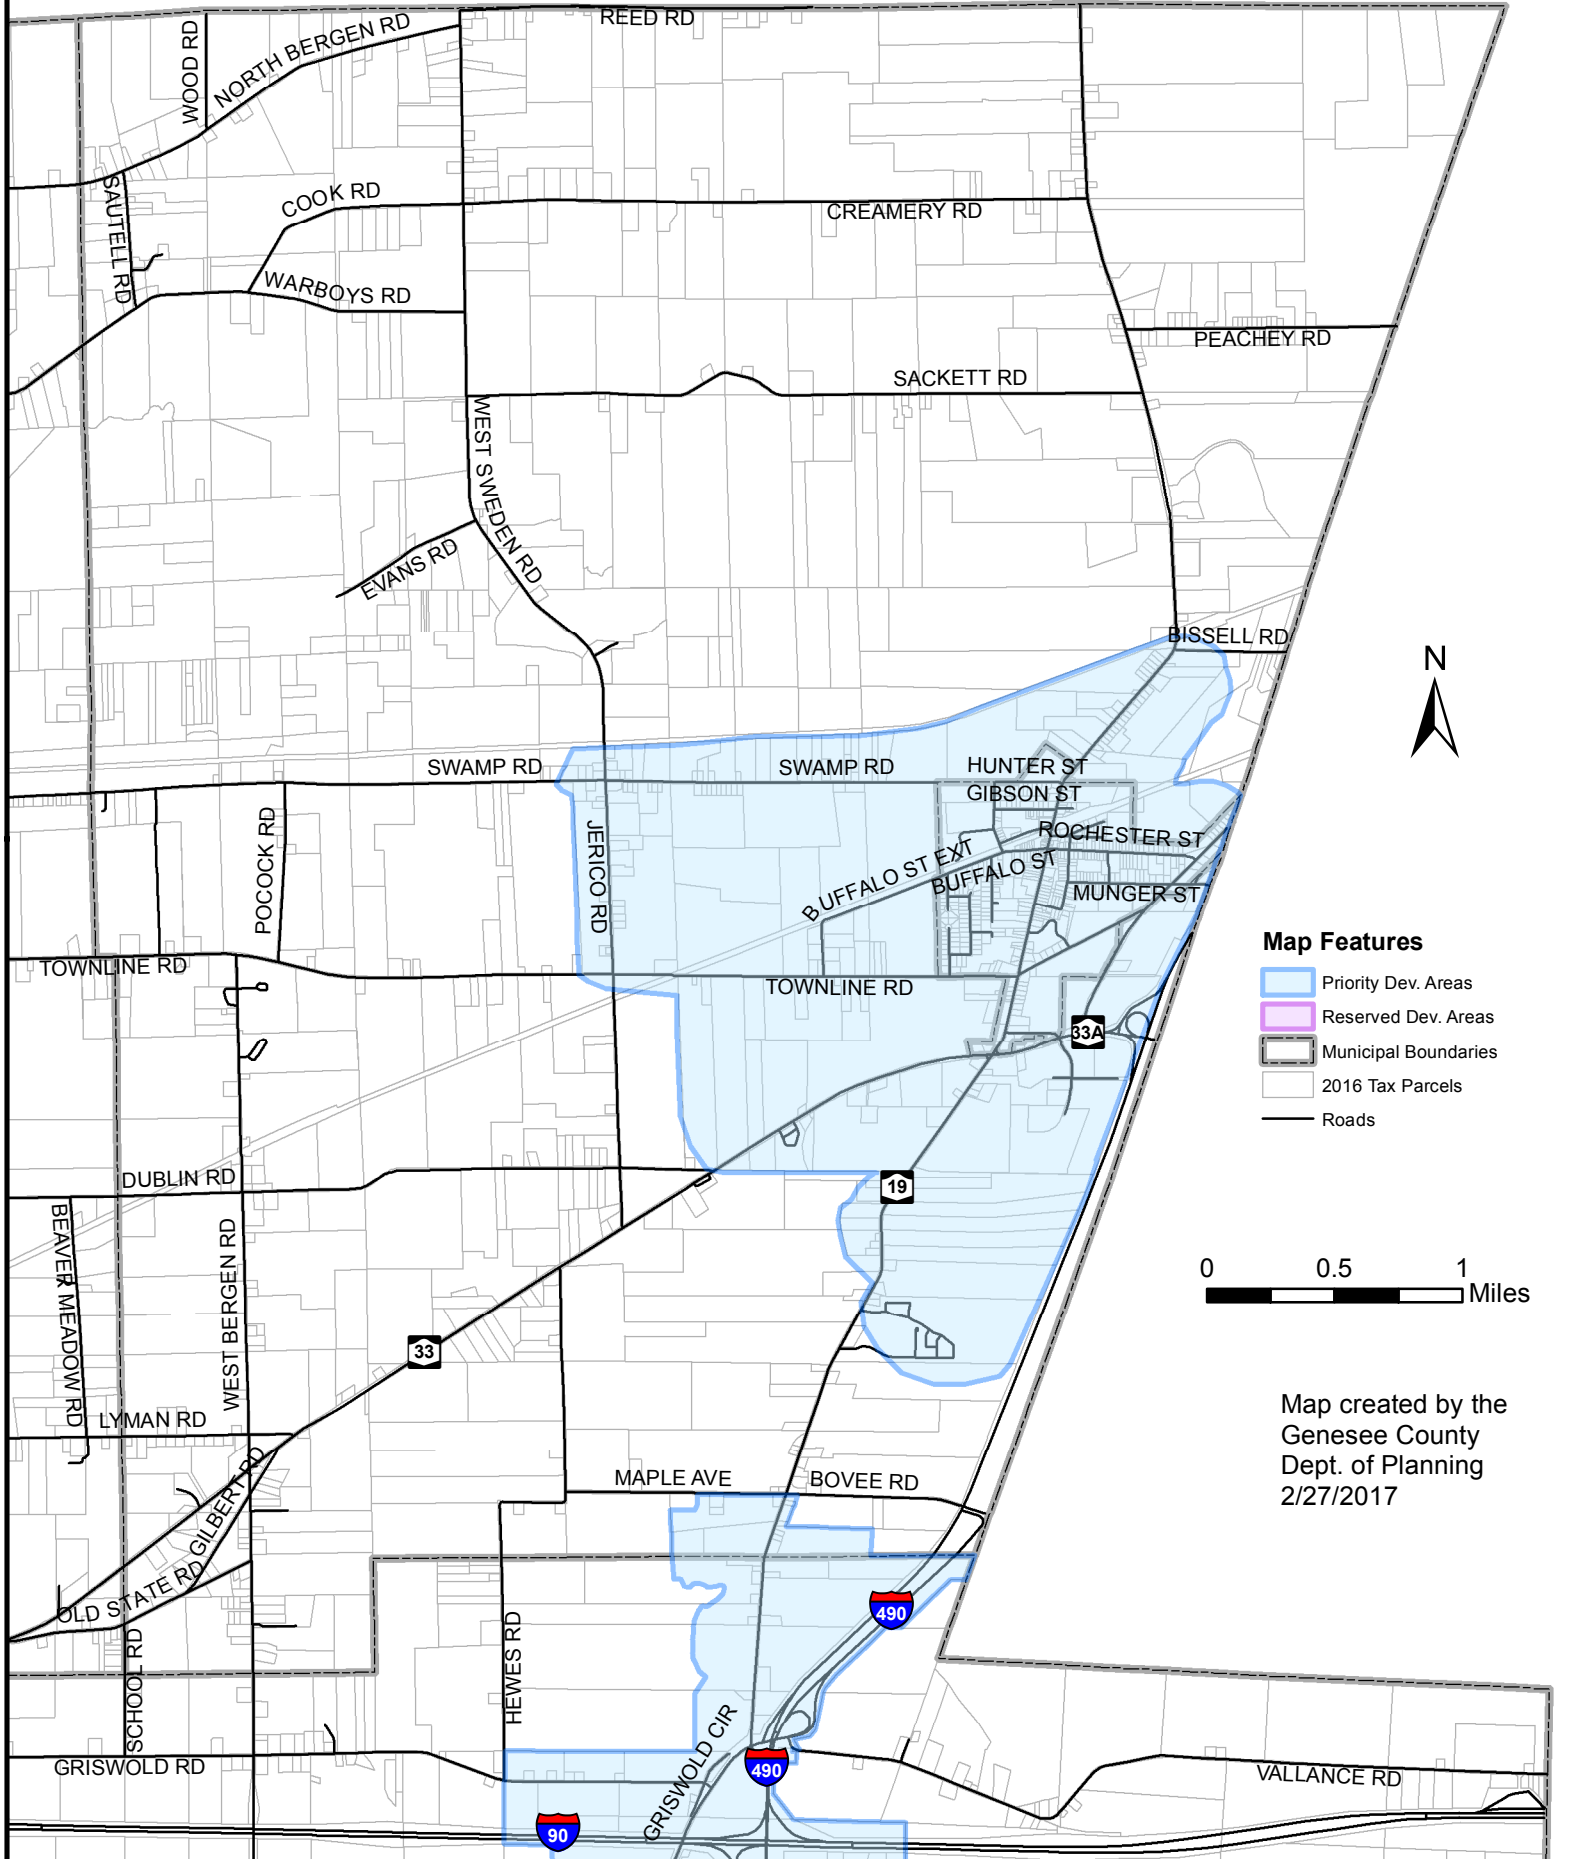

# Town and Village of Bergen

Genesee County Smart Growth Plan

### Map Features

- Priority Dev. Areas
- Reserved Dev. Areas
- Municipal Boundaries
- 2016 Tax Parcels
- Roads

0 0.5 1 Miles

Map created by the  
Genesee County  
Dept. of Planning  
2/27/2017