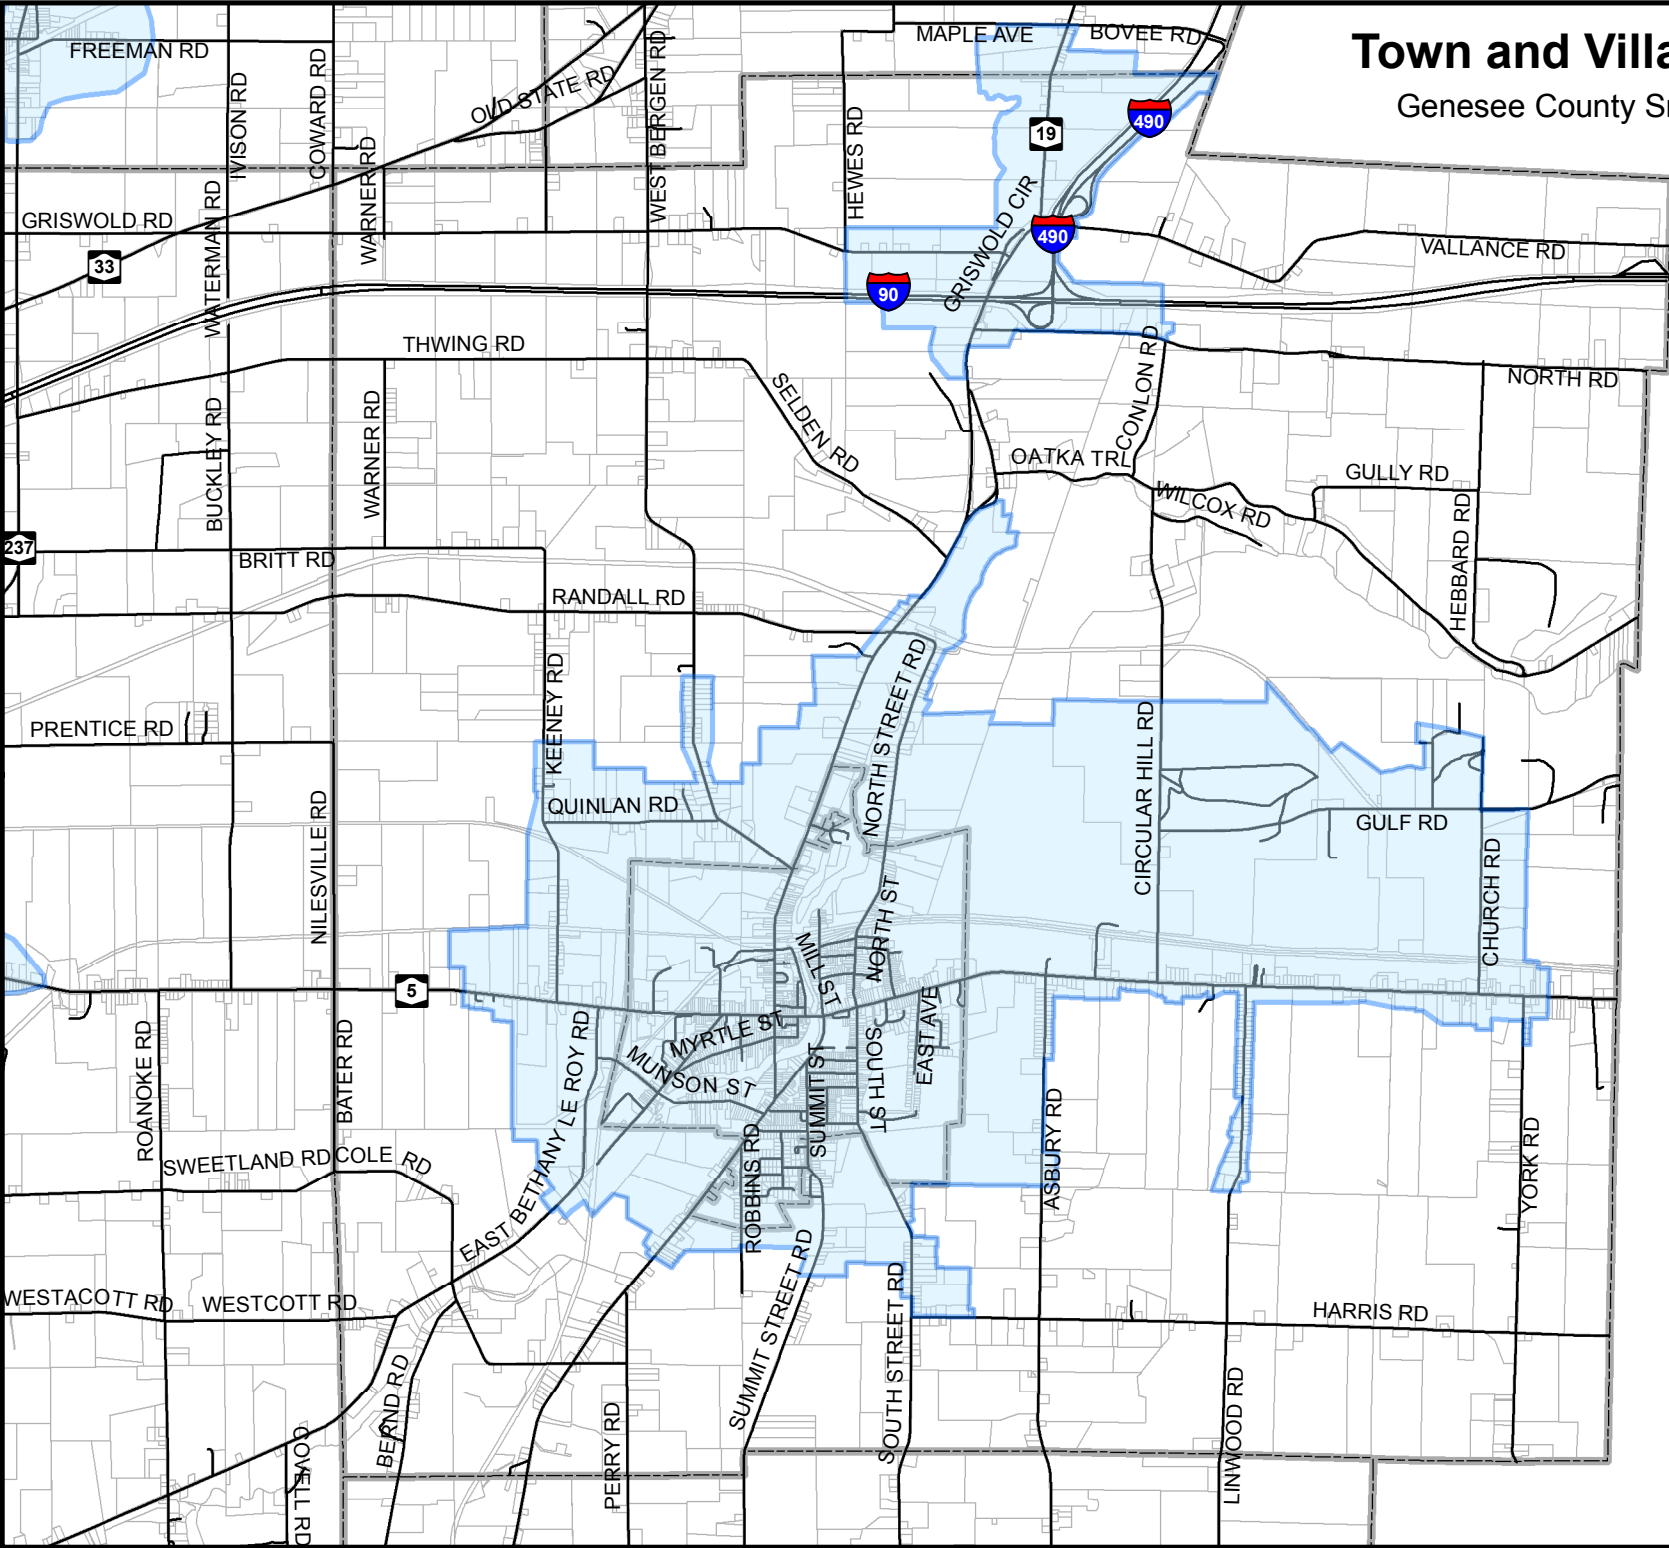

Town and Village of LeRoy

Genesee County Smart Growth Plan

Map Features

-  Priority Dev. Areas
-  Reserved Dev. Areas
-  Municipal Boundaries
-  2016 Tax Parcels
-  Roads

Map created by the
Genesee County
Dept. of Planning
2/27/2017