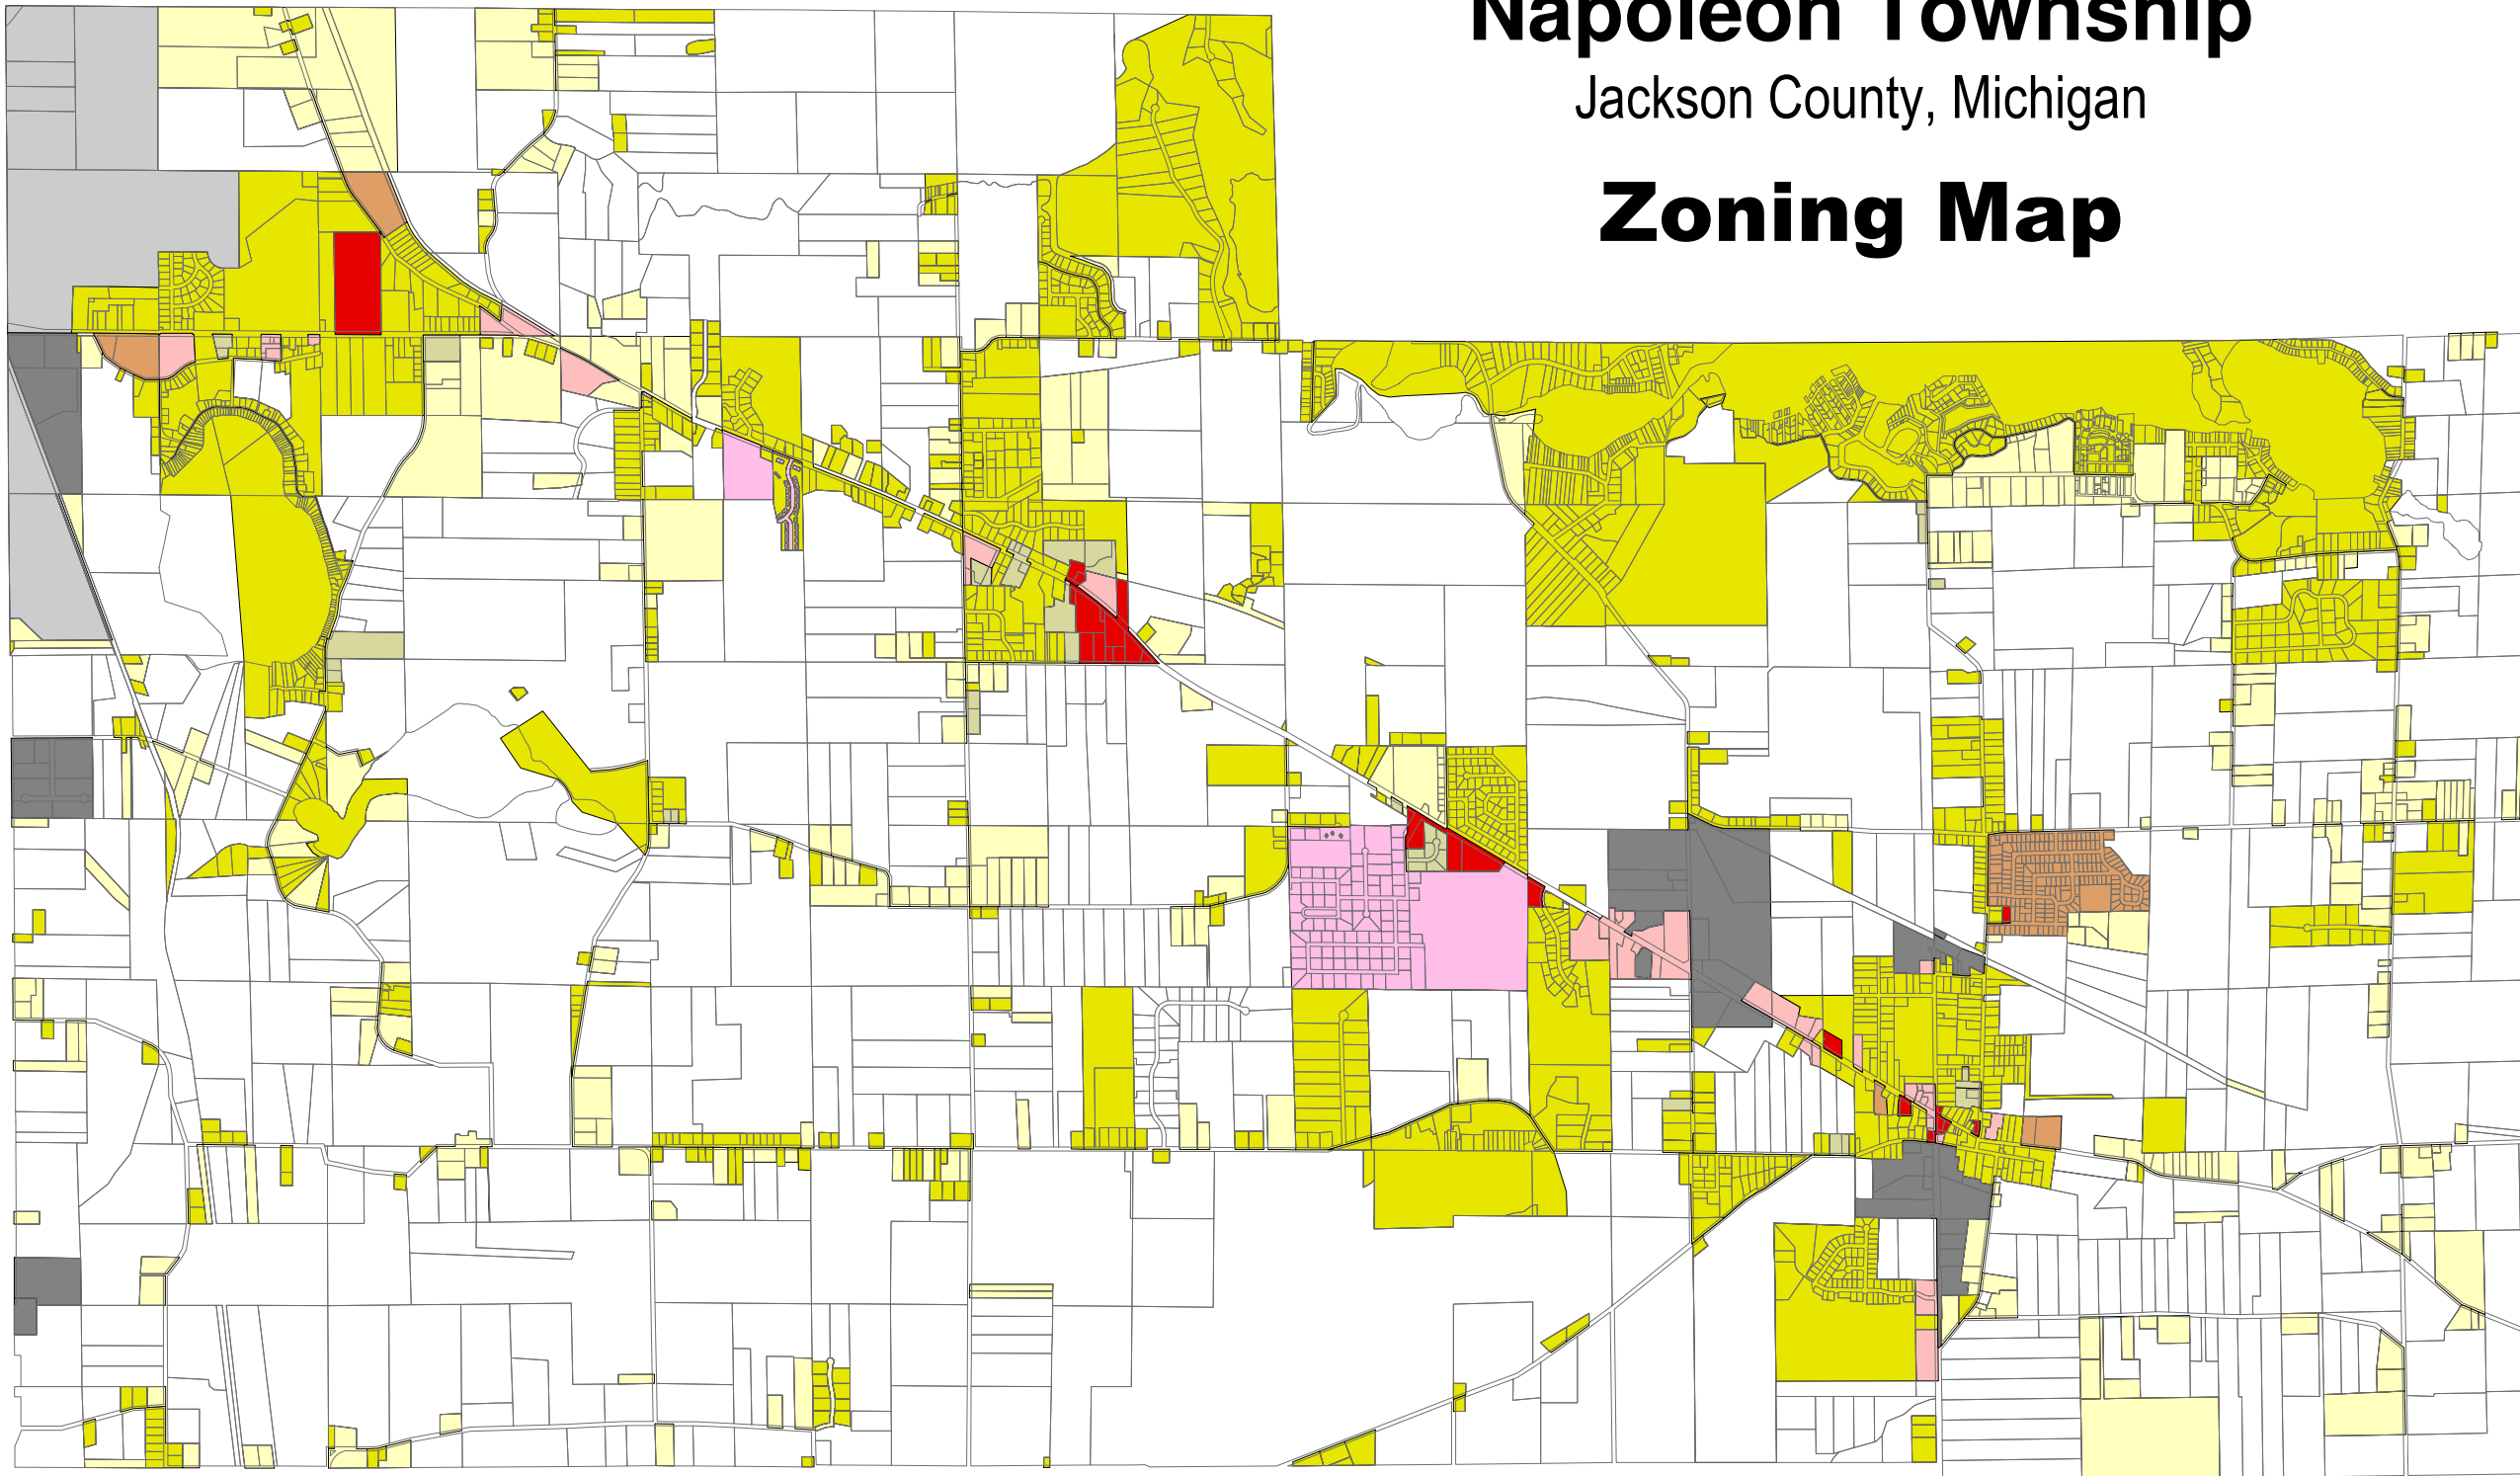

Napoleon Township

Jackson County, Michigan

Zoning Map

- | | | |
|---|--------------------------------------|--|
| AG Agricultural District | LC Local Commercial District | RM Multiple Family Residential District |
| RR Rural Residential District | MHP Mobile Home Park District | GC General Commercial District |
| R-1 Single Family Residential District | PUD Planned Unit Development | GI General Industrial District |
| | | LI Limited Industrial District |

Date of Last Zoning Revision: _____
Date of Map Revision: _____

This is to certify that this is the Official Zoning Map referred to in the Zoning Ordinance of _____ adopted on _____.

signature _____ Supervisor date ____/____/____
signature _____ Clerk date ____/____/____