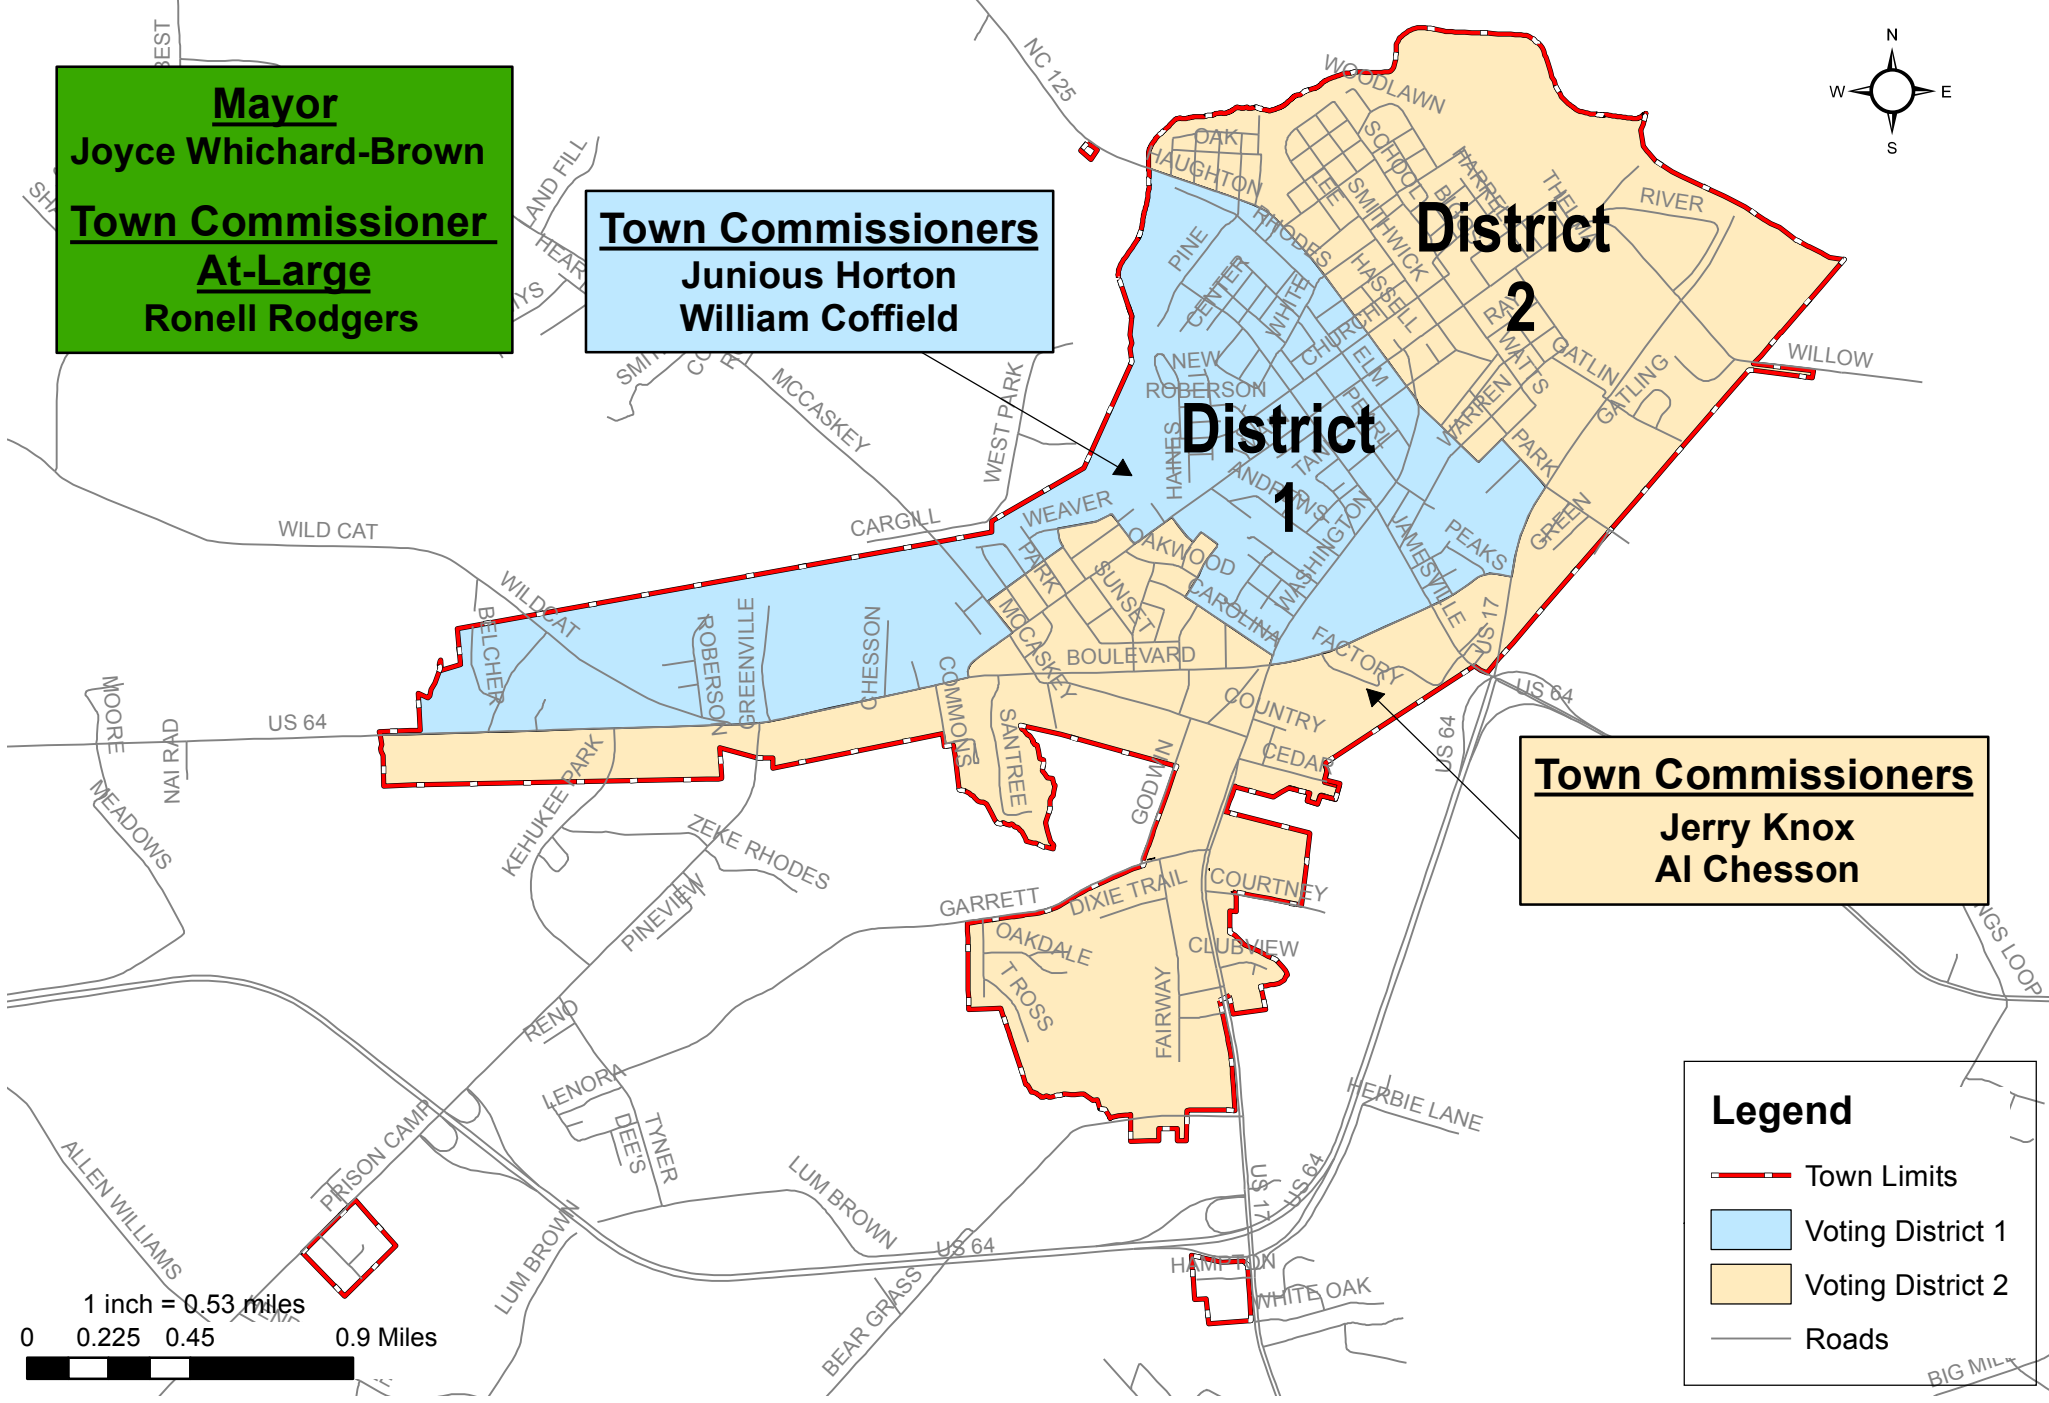

Town of Williamston Voting Districts

Mayor
Joyce Whichard-Brown
Town Commissioner
At-Large
Ronell Rodgers

Town Commissioners
Junious Horton
William Coffield

Town Commissioners
Jerry Knox
Al Chesson

District 2

District 1

Legend

- Town Limits
- Voting District 1
- Voting District 2
- Roads