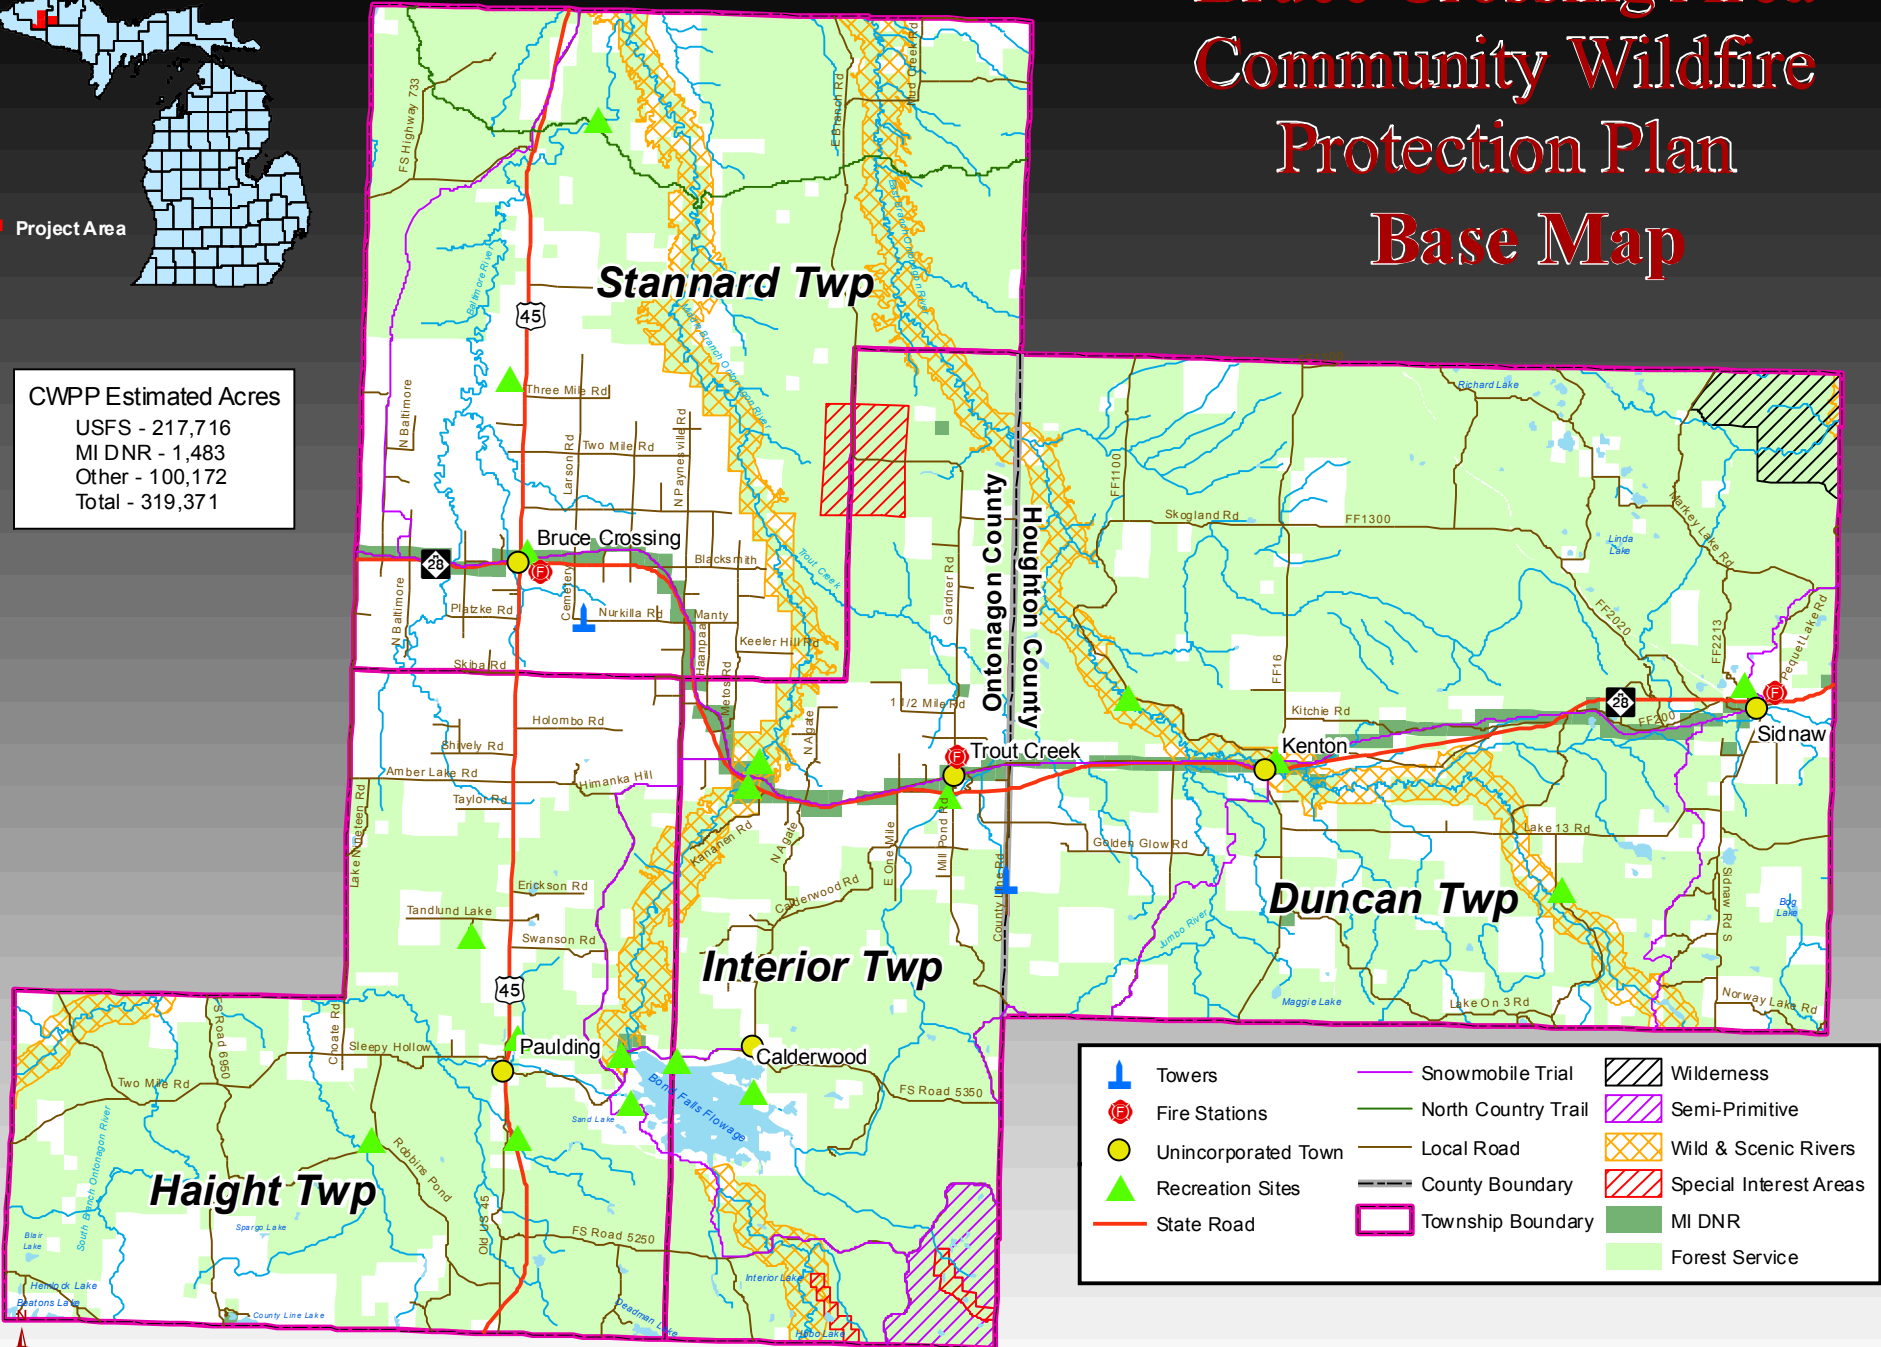

Bruce Crossing Area Community Wildfire Protection Plan Base Map

Project Area

CWPP Estimated Acres

USFS - 217,716
MI DNR - 1,483
Other - 100,172
Total - 319,371

	Towers		Snowmobile Trial		Wilderness
	Fire Stations		North Country Trail		Semi-Primitive
	Unincorporated Town		Local Road		Wild & Scenic Rivers
	Recreation Sites		County Boundary		Special Interest Areas
	State Road		Township Boundary		MI DNR
					Forest Service

Created by: Wildland Fire Associates LLP
Source: USFS, MCGI