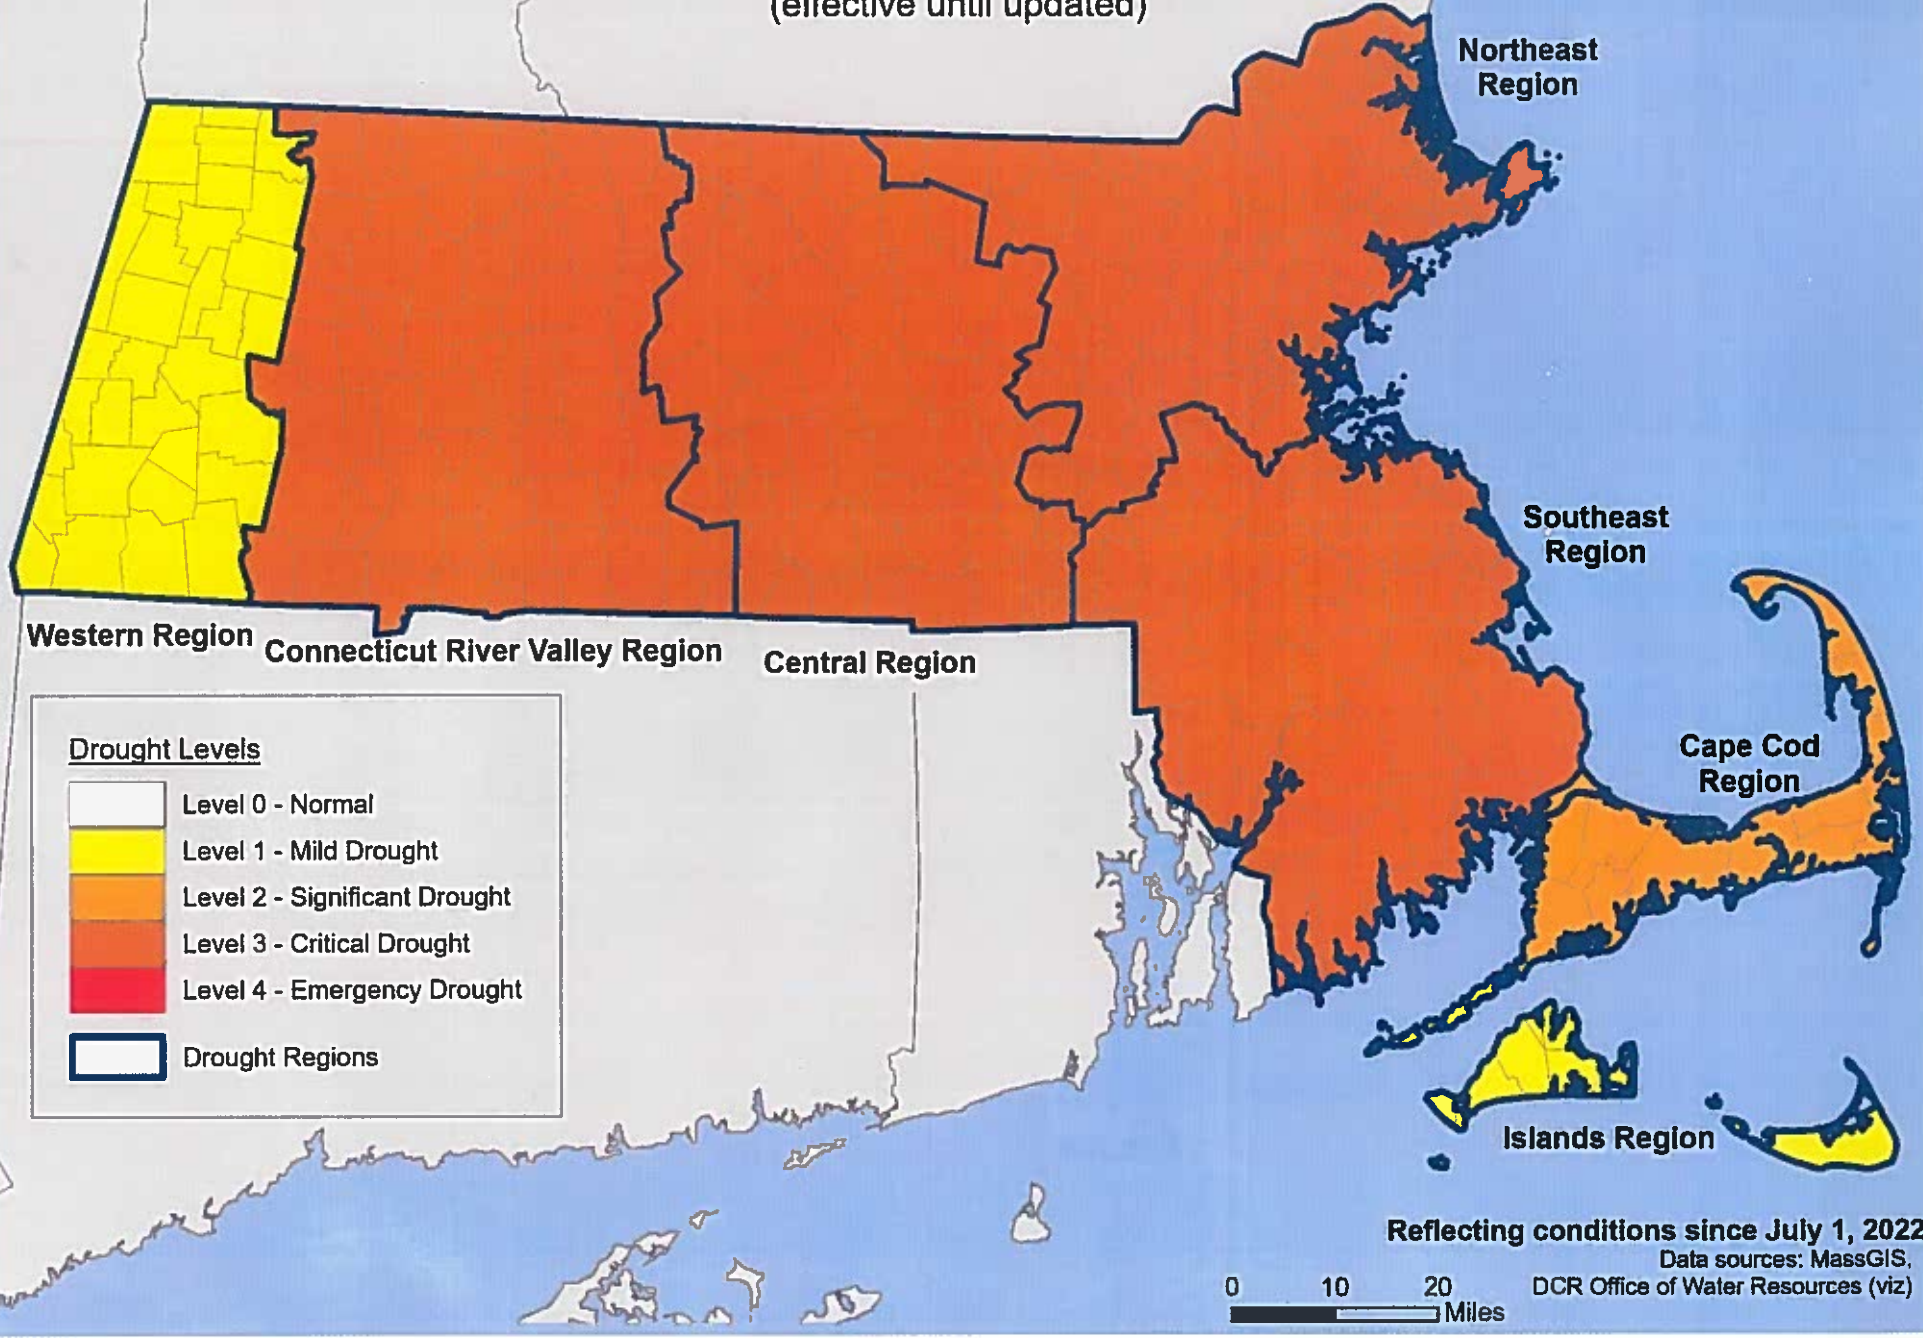

MASSACHUSETTS DROUGHT STATUS

Drought status declared August 9, 2022
(effective until updated)

Northeast Region

Southeast Region

Cape Cod Region

Islands Region

Western Region Connecticut River Valley Region Central Region

Drought Levels

- Level 0 - Normal
- Level 1 - Mild Drought
- Level 2 - Significant Drought
- Level 3 - Critical Drought
- Level 4 - Emergency Drought
- Drought Regions

Reflecting conditions since July 1, 2022
Data sources: MassGIS,
DCR Office of Water Resources (viz)