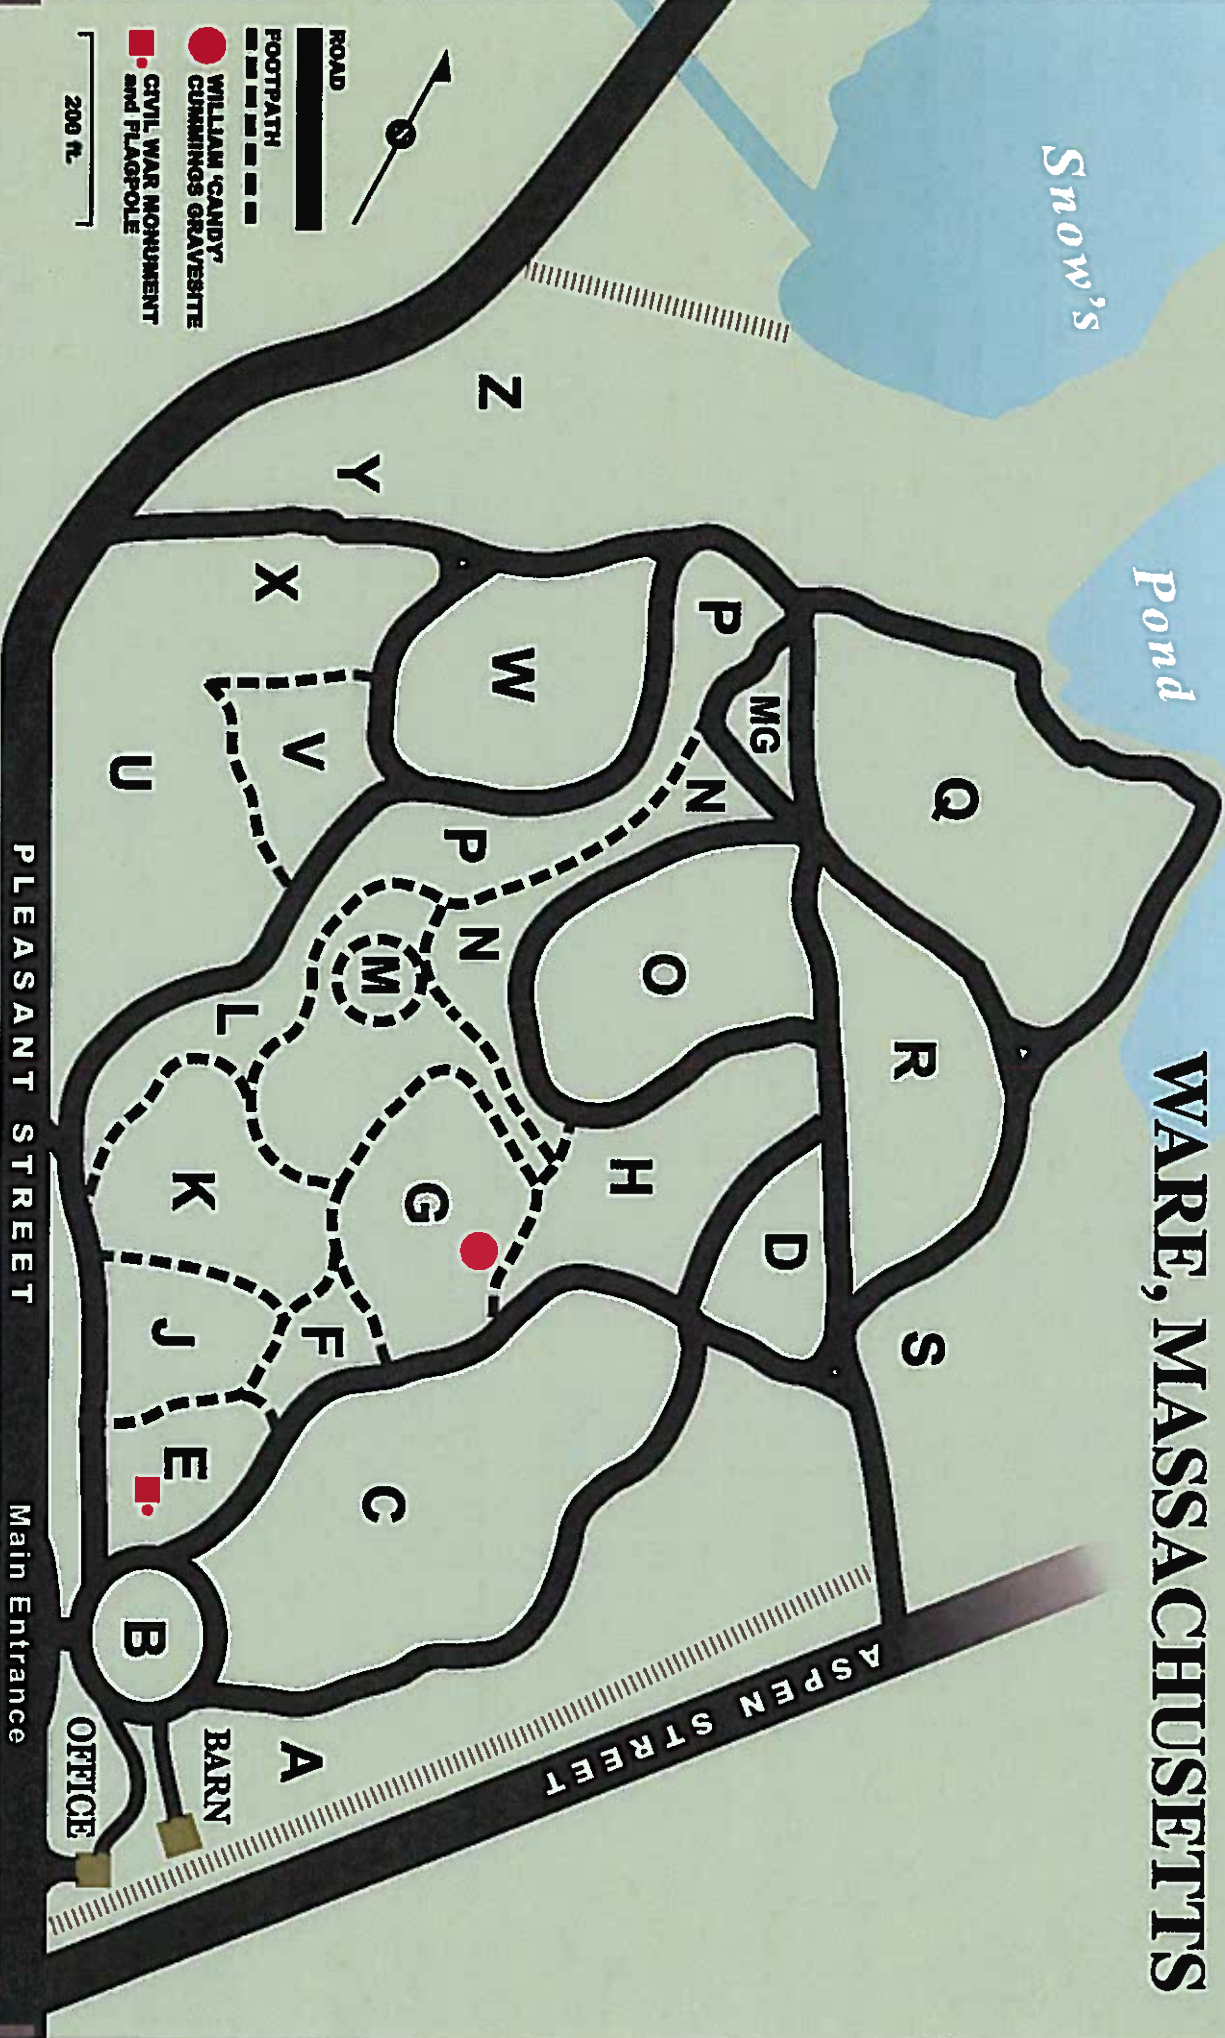

ASPEN GROVE CEMETERY

WARRE, MASSACHUSETTS

Pond

SNOW'S

- ROAD
- FOOTPATH
- WILLIAM 'GANDY' CUMMINGS GRAVESITE
- CIVIL WAR MONUMENT and FLAGPOLE

200 ft.

PLEASANT STREET

ASPEN STREET

Main Entrance

OFFICE
BARN