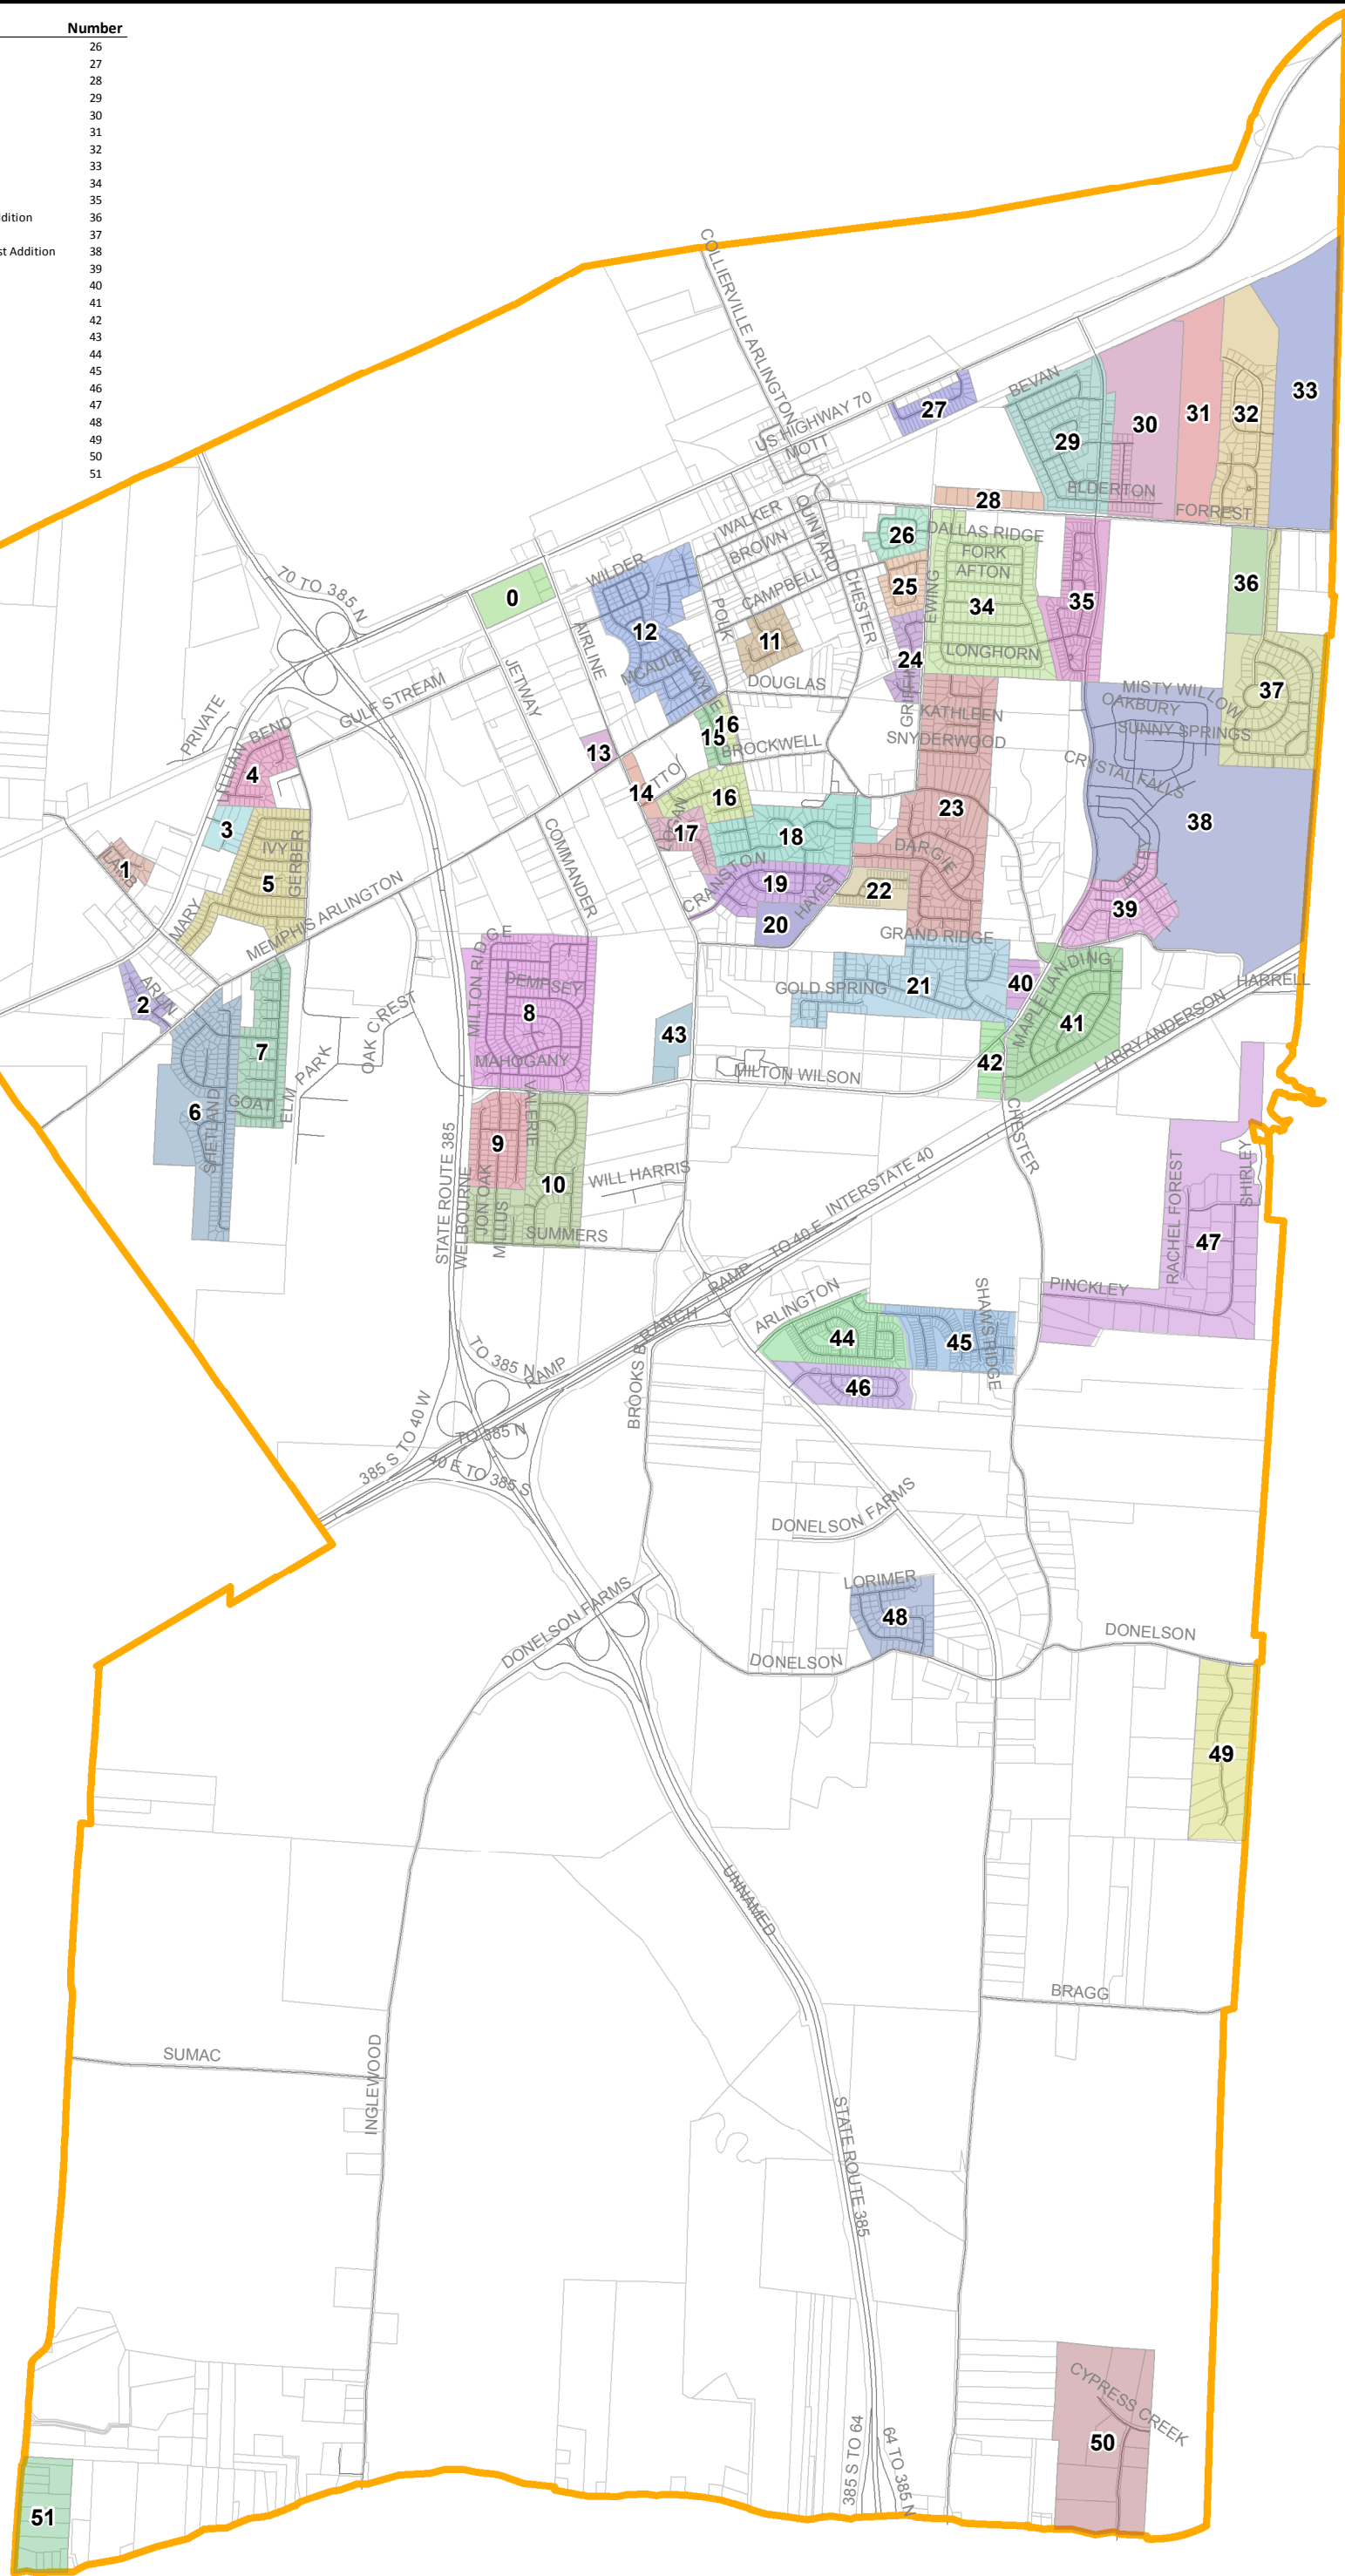

Name	Number	Name	Number
Whidden	0	Forrest Grove	26
Casa	1	Mary Alice	27
McGee	2	Shady Oak Estate	28
Parkway	3	Mapel Grove	29
Arlington Downs	4	Wilsons Crossing	30
Arlington Station	5	Forrest Lake	31
Arlington Trace	6	Cambridge Manor	32
Hidden Meadows	7	Belmont	33
Village of Summer Meadows	8	Ewing Place	34
Snyder Grove	9	Kensington	35
Summer Meadows	10	Windsor Place - First Addition	36
Carters Cove	11	Windsor Place	37
Village of Arlington	12	Villages at White Oak 1st Addition	38
Arlington Town Center	13	Villages at White Oak	39
B-H Commercial	14	Miller	40
Arlington Heights	15	Harrels Ridge	41
Arlington Crossing	16	Will Harris Estate	42
Dr Logan (Airline Estates)	17	Arlington Place	43
Country Crossing	18	Trails of Arlington	44
Hayesville Estates	19	Shaw's Ridge	45
Hayes Place	20	Brooks Manor	46
Chapel Ridge	21	Rolling Hills Farms	47
The Preserve	22	Dawson Landing	48
Snyder Plantation	23	Hickory Grove	49
Deerfield Estates	24	Eastridge Business Park	50
Buckshot Hill	25	Peeler Meadows	51

- Streets
- Parcels
- Town Limits

SUBDIVISION MAP

TOWN OF ARLINGTON GIS