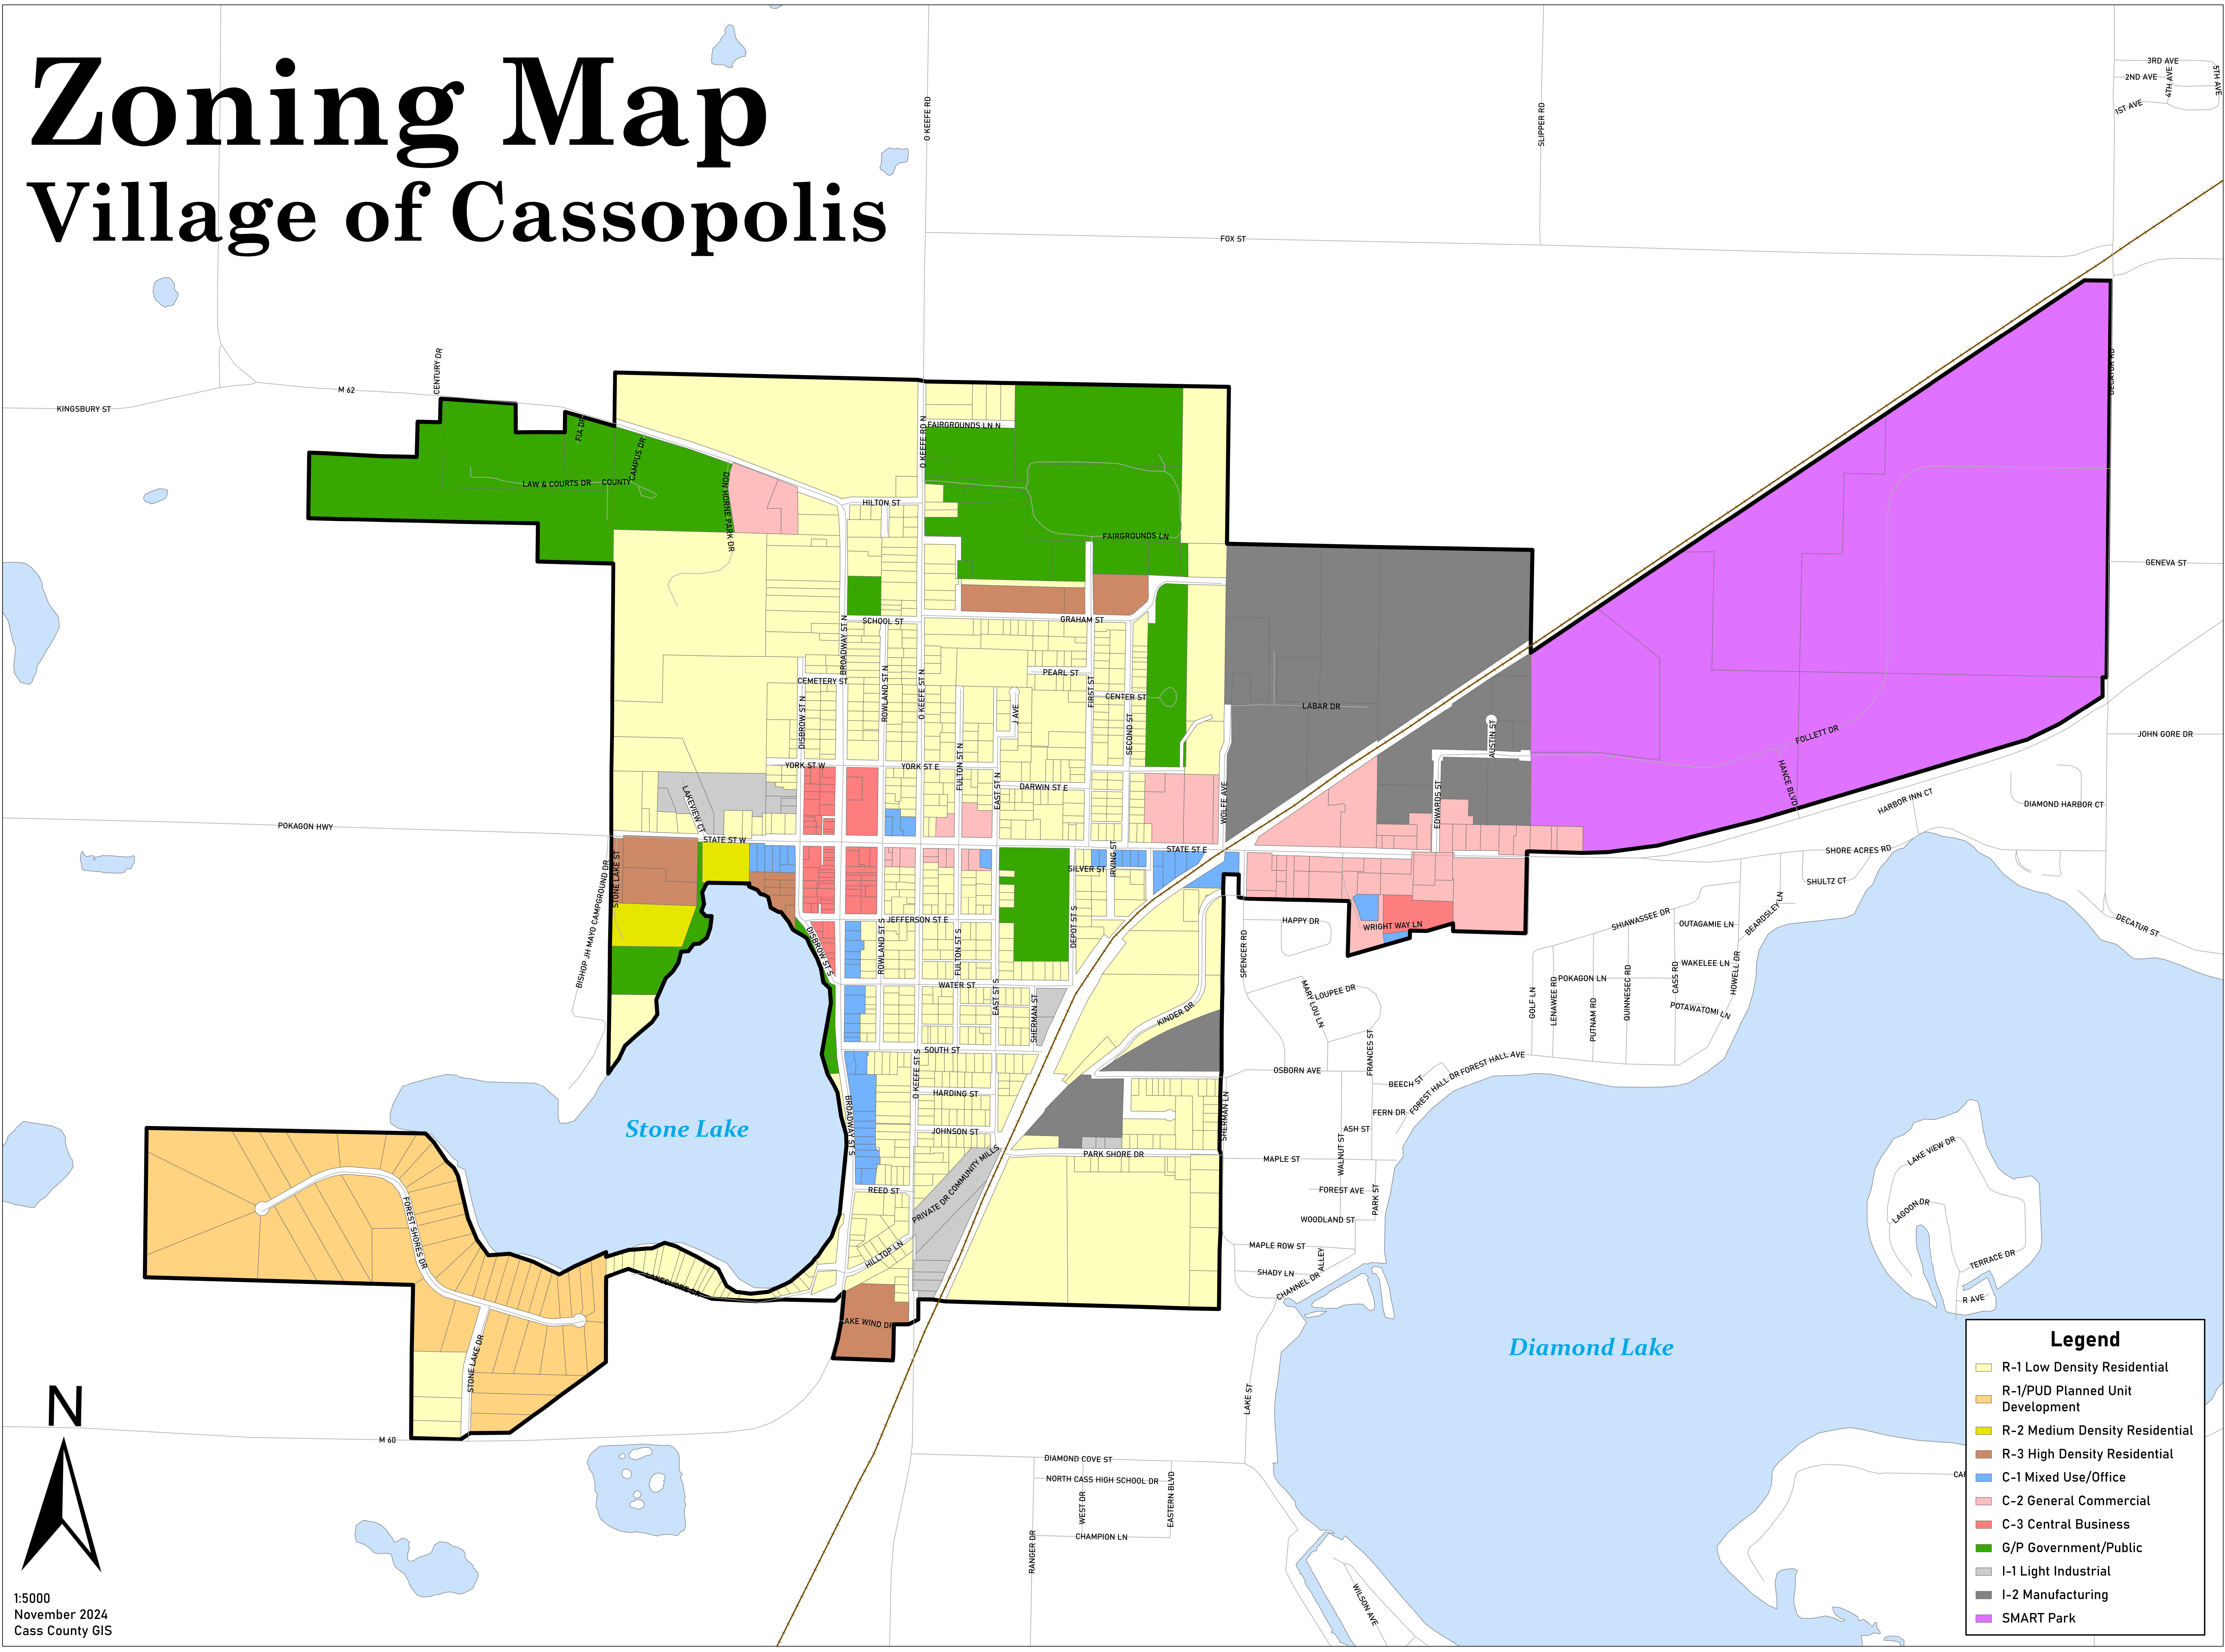

# Zoning Map

## Village of Cassopolis

Legend	
[Light Yellow Box]	R-1 Low Density Residential
[Orange Box]	R-1/PUD Planned Unit Development
[Yellow Box]	R-2 Medium Density Residential
[Brown Box]	R-3 High Density Residential
[Blue Box]	C-1 Mixed Use/Office
[Light Red Box]	C-2 General Commercial
[Dark Red Box]	C-3 Central Business
[Green Box]	G/P Government/Public
[Grey Box]	I-1 Light Industrial
[Dark Grey Box]	I-2 Manufacturing
[Purple Box]	SMART Park

1:5000  
November 2024  
Cass County GIS