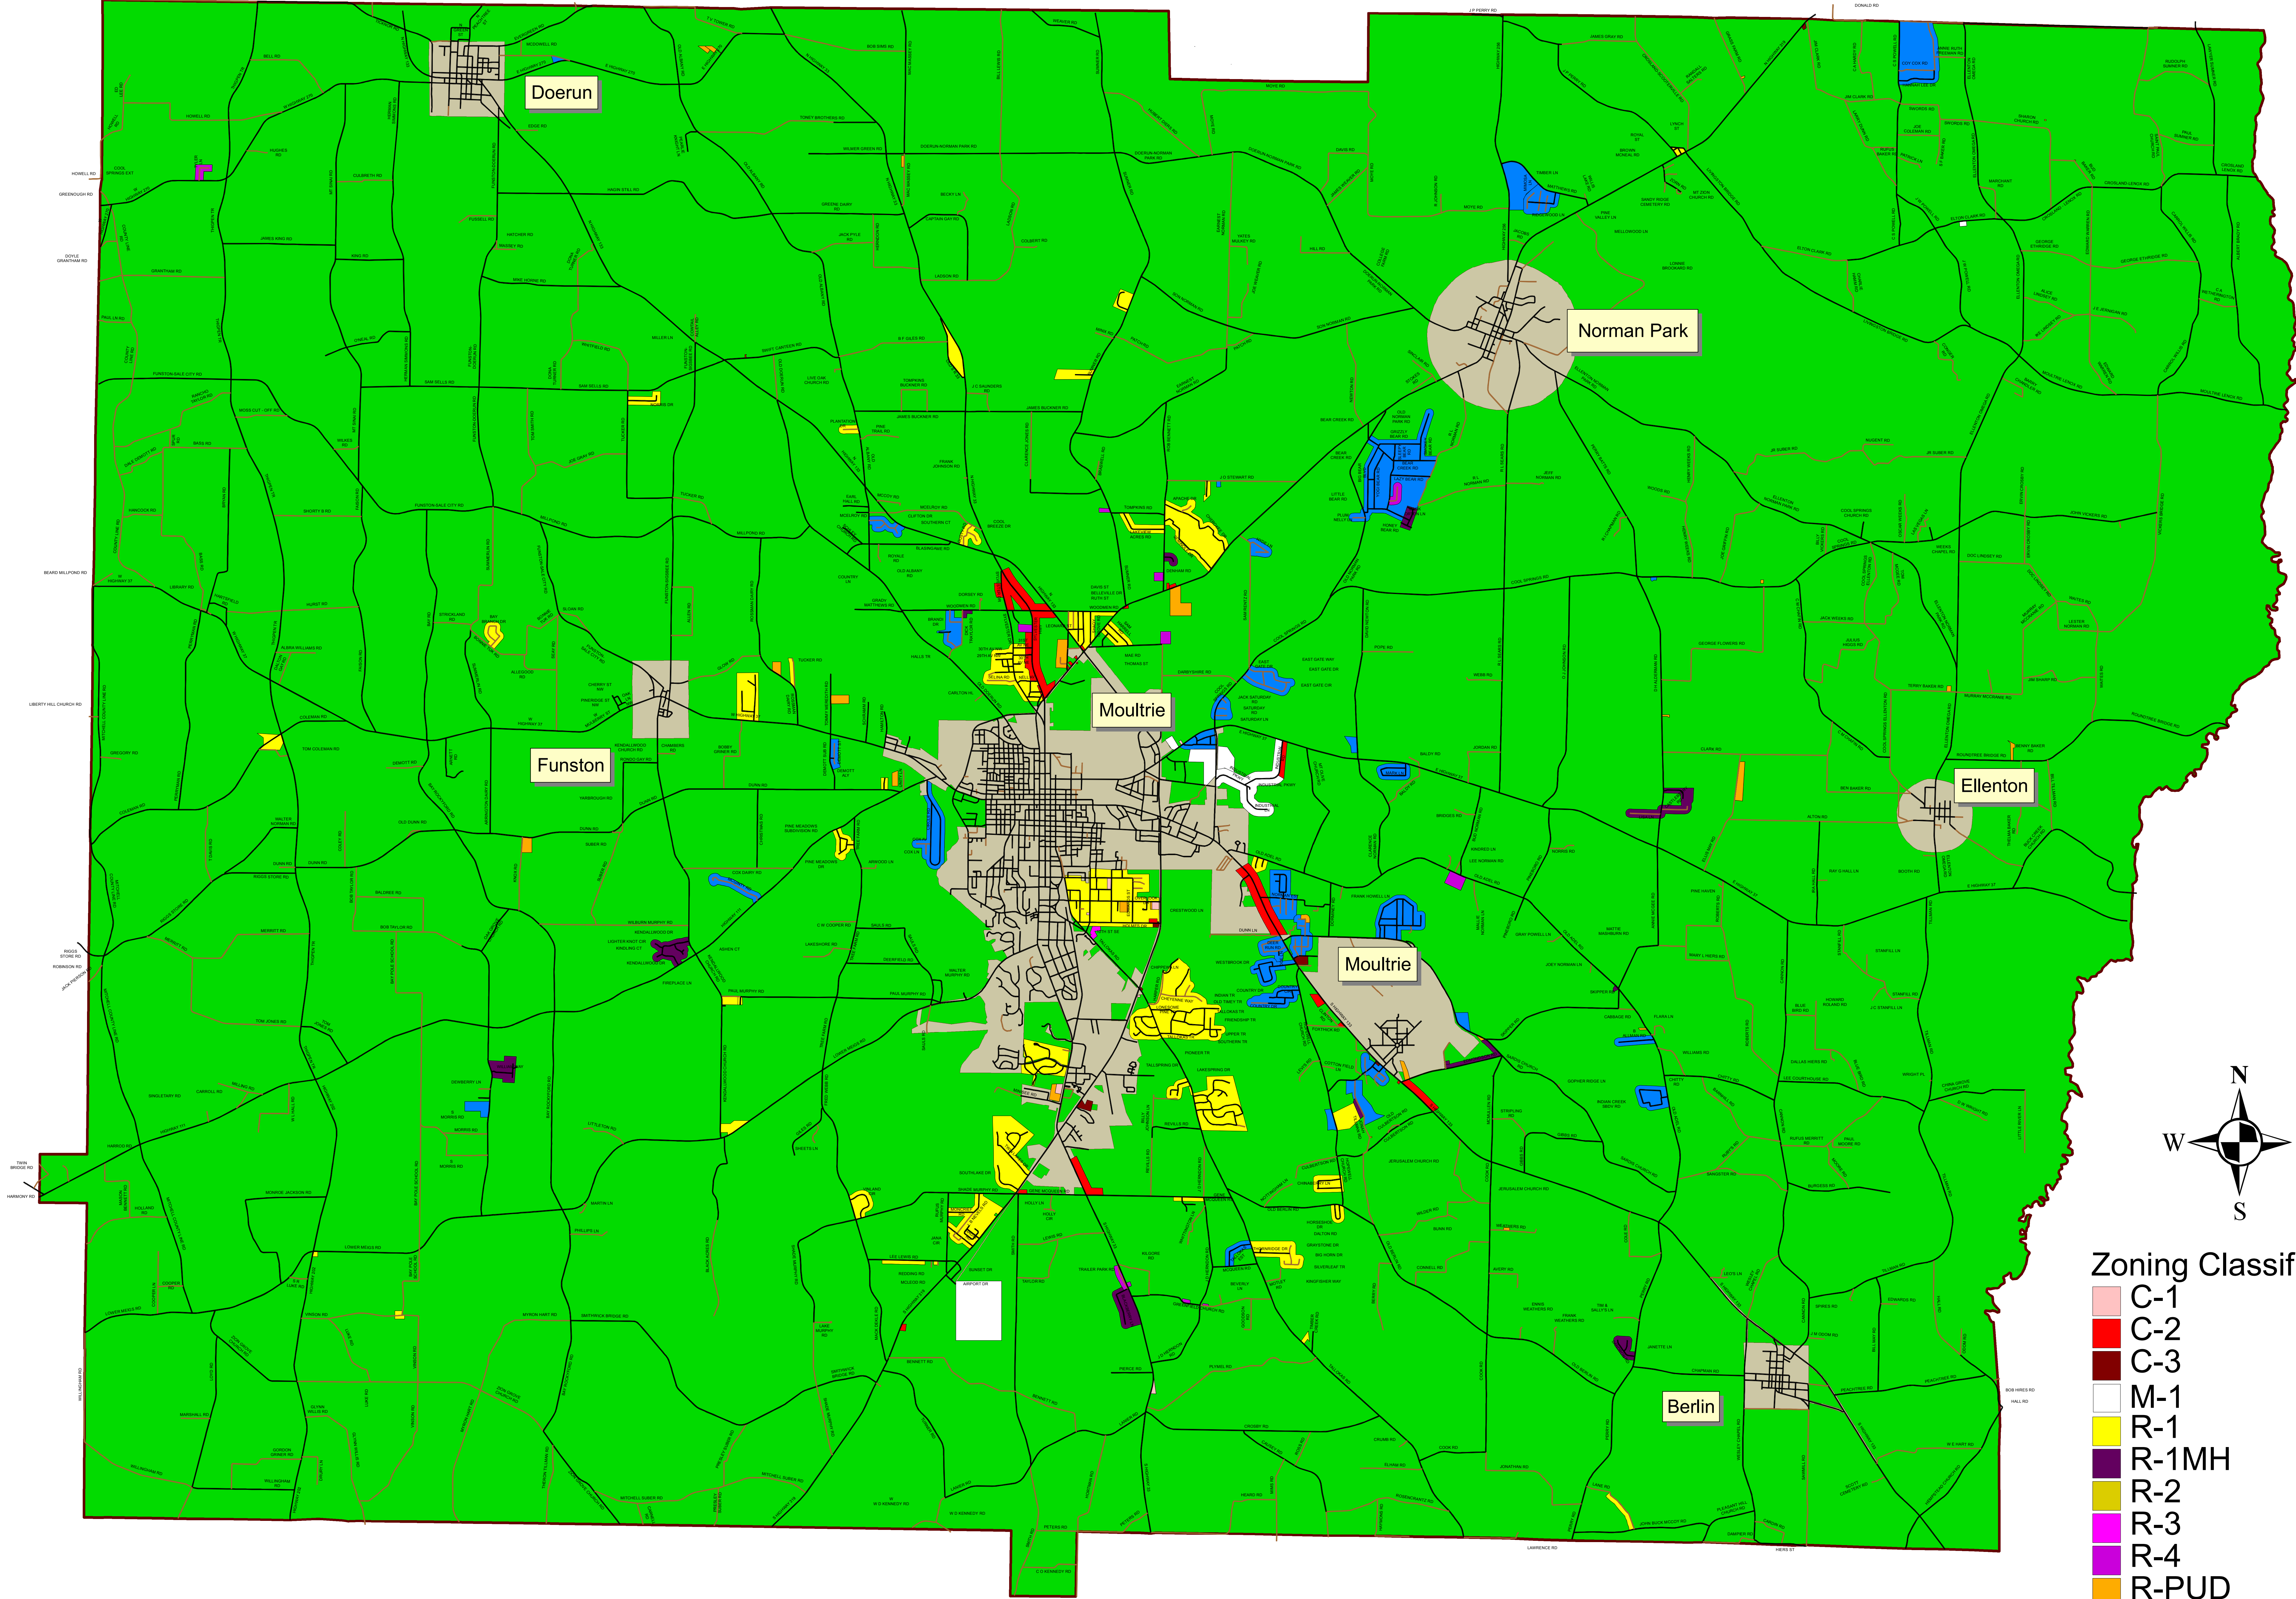

Colquitt County Land Use

Zoning Classification

- C-1
- C-2
- C-3
- M-1
- R-1
- R-1MH
- R-2
- R-3
- R-4
- R-PUD
- R1/R1MH
- City Limits
- AG

This map is for reference only.
No legal accuracy is implied.

Produced: January 13, 2016