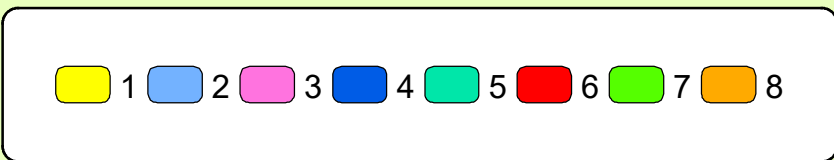

Darlington County, South Carolina

County Council Districts

SUMTER

Prepared by Darlington County GIS on 2/8/2022