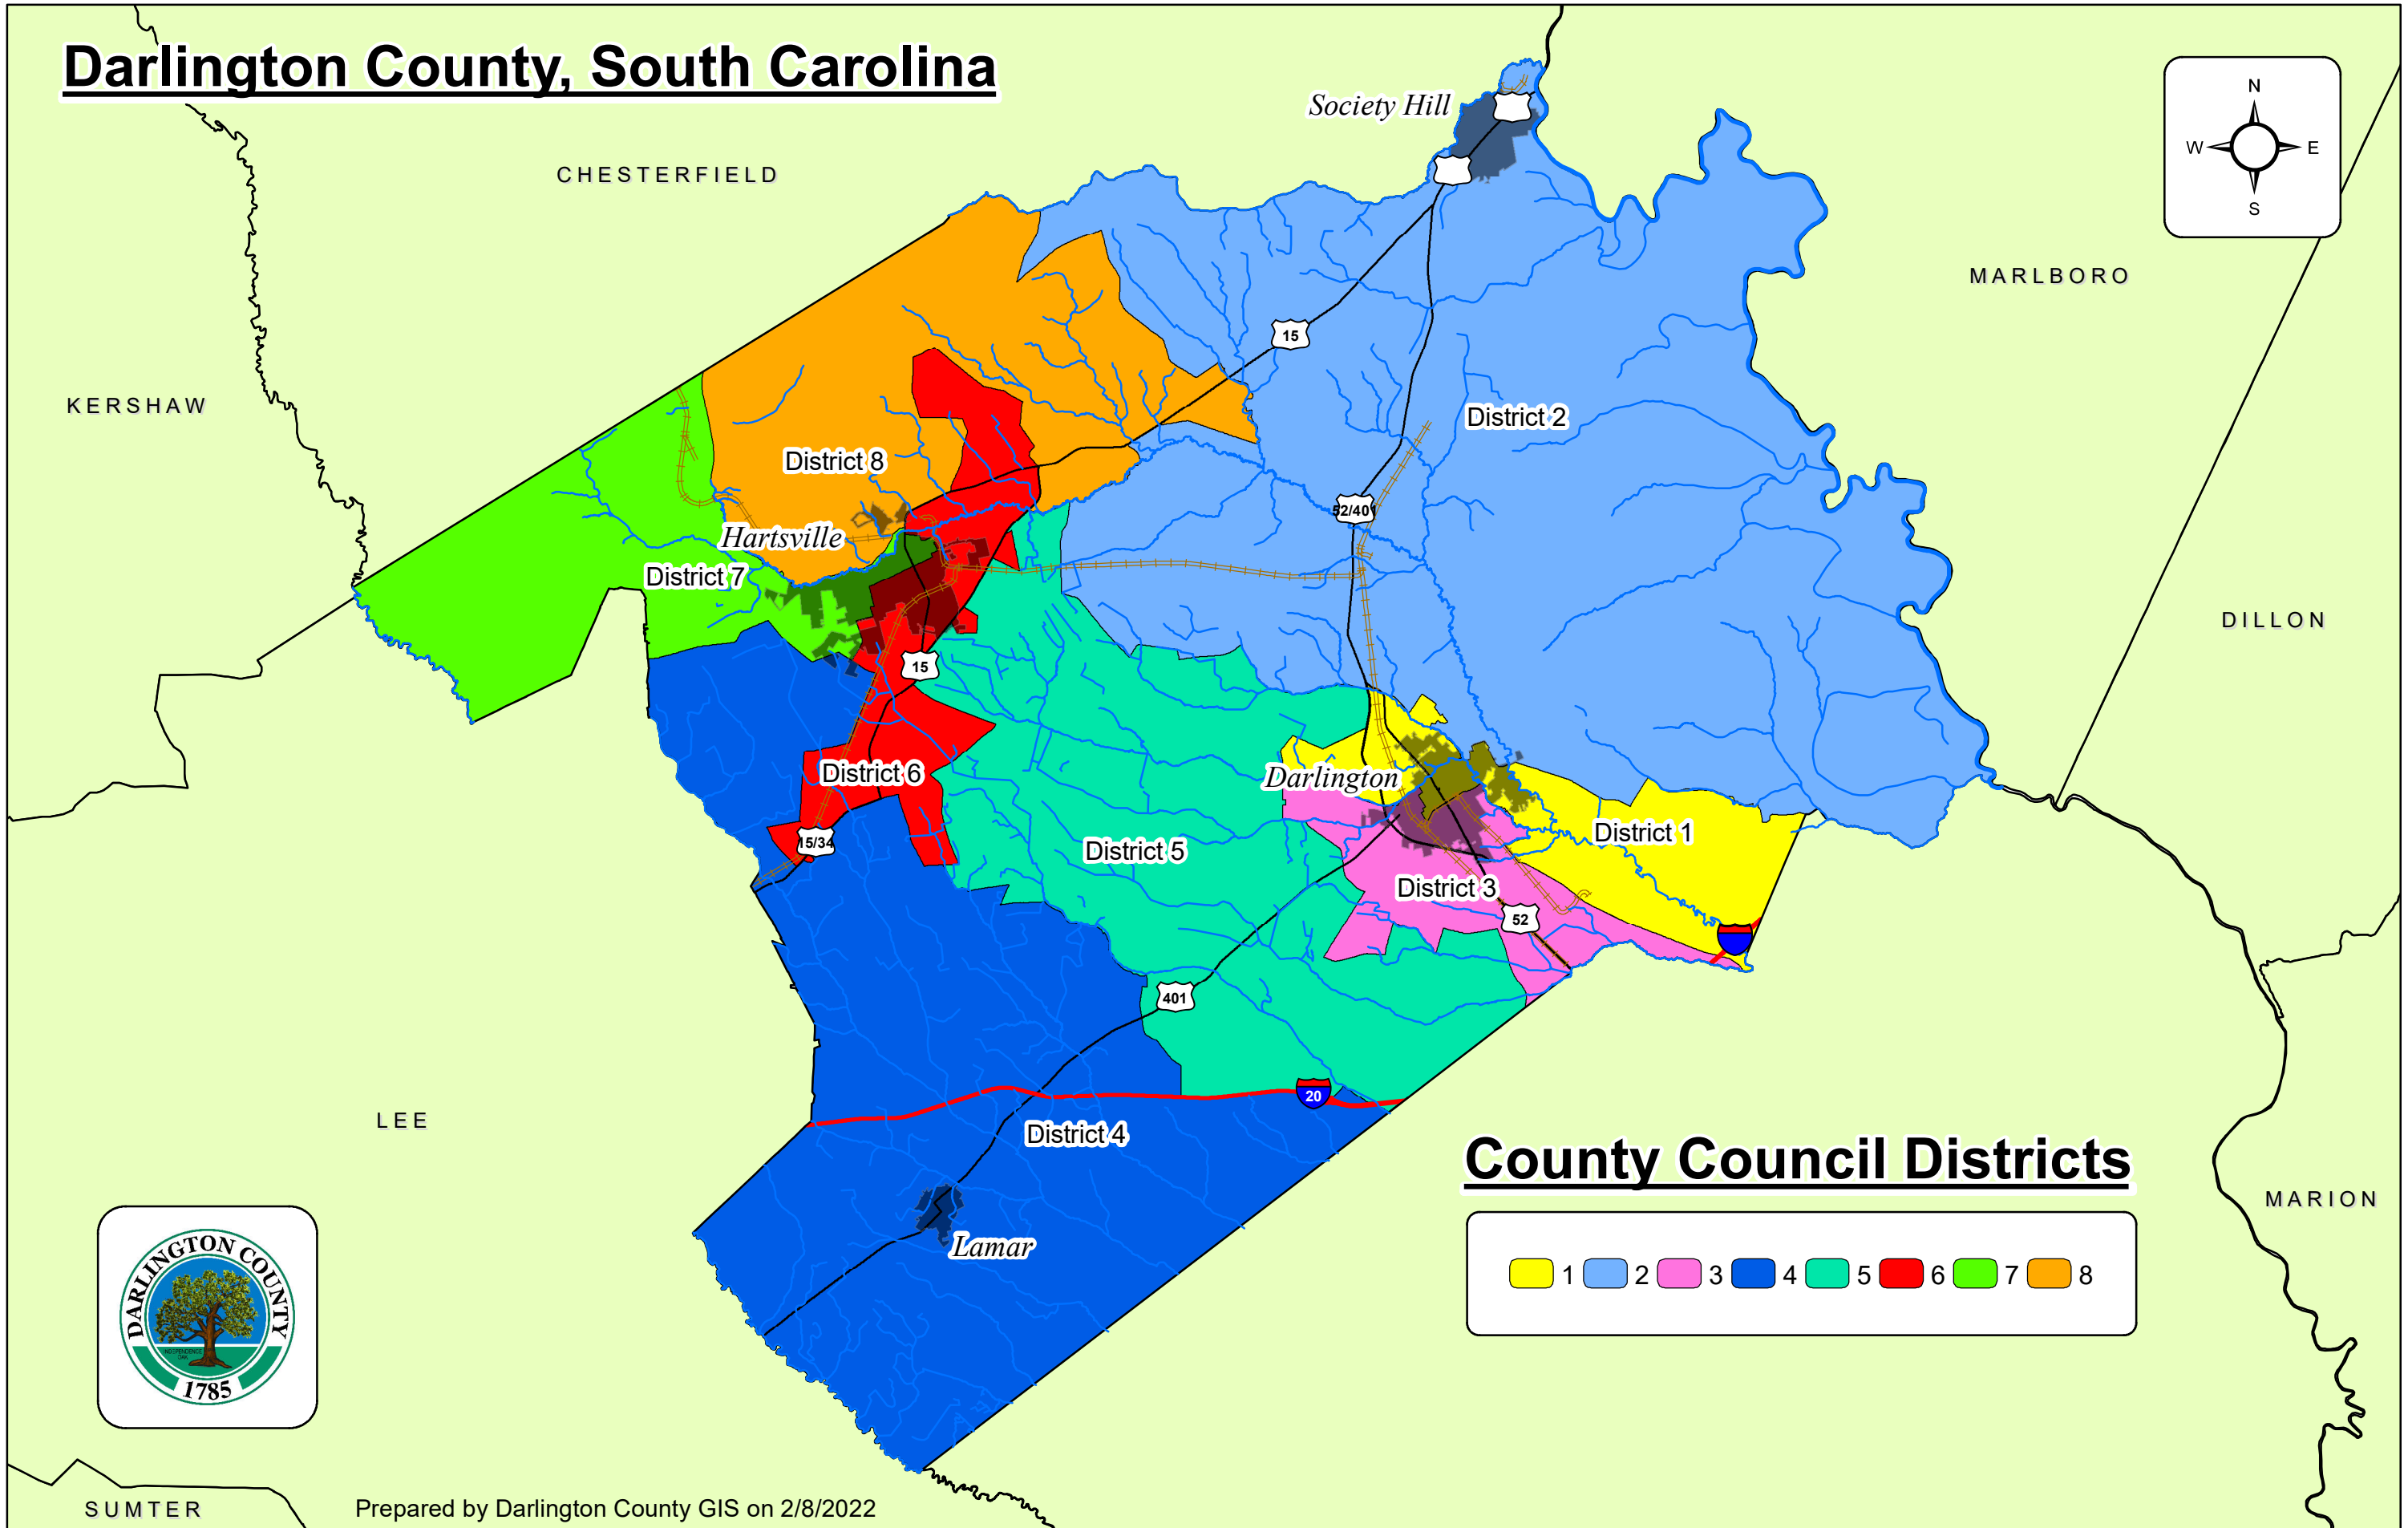

Darlington County, South Carolina

County Council Districts

SUMTER

Prepared by Darlington County GIS on 2/8/2022