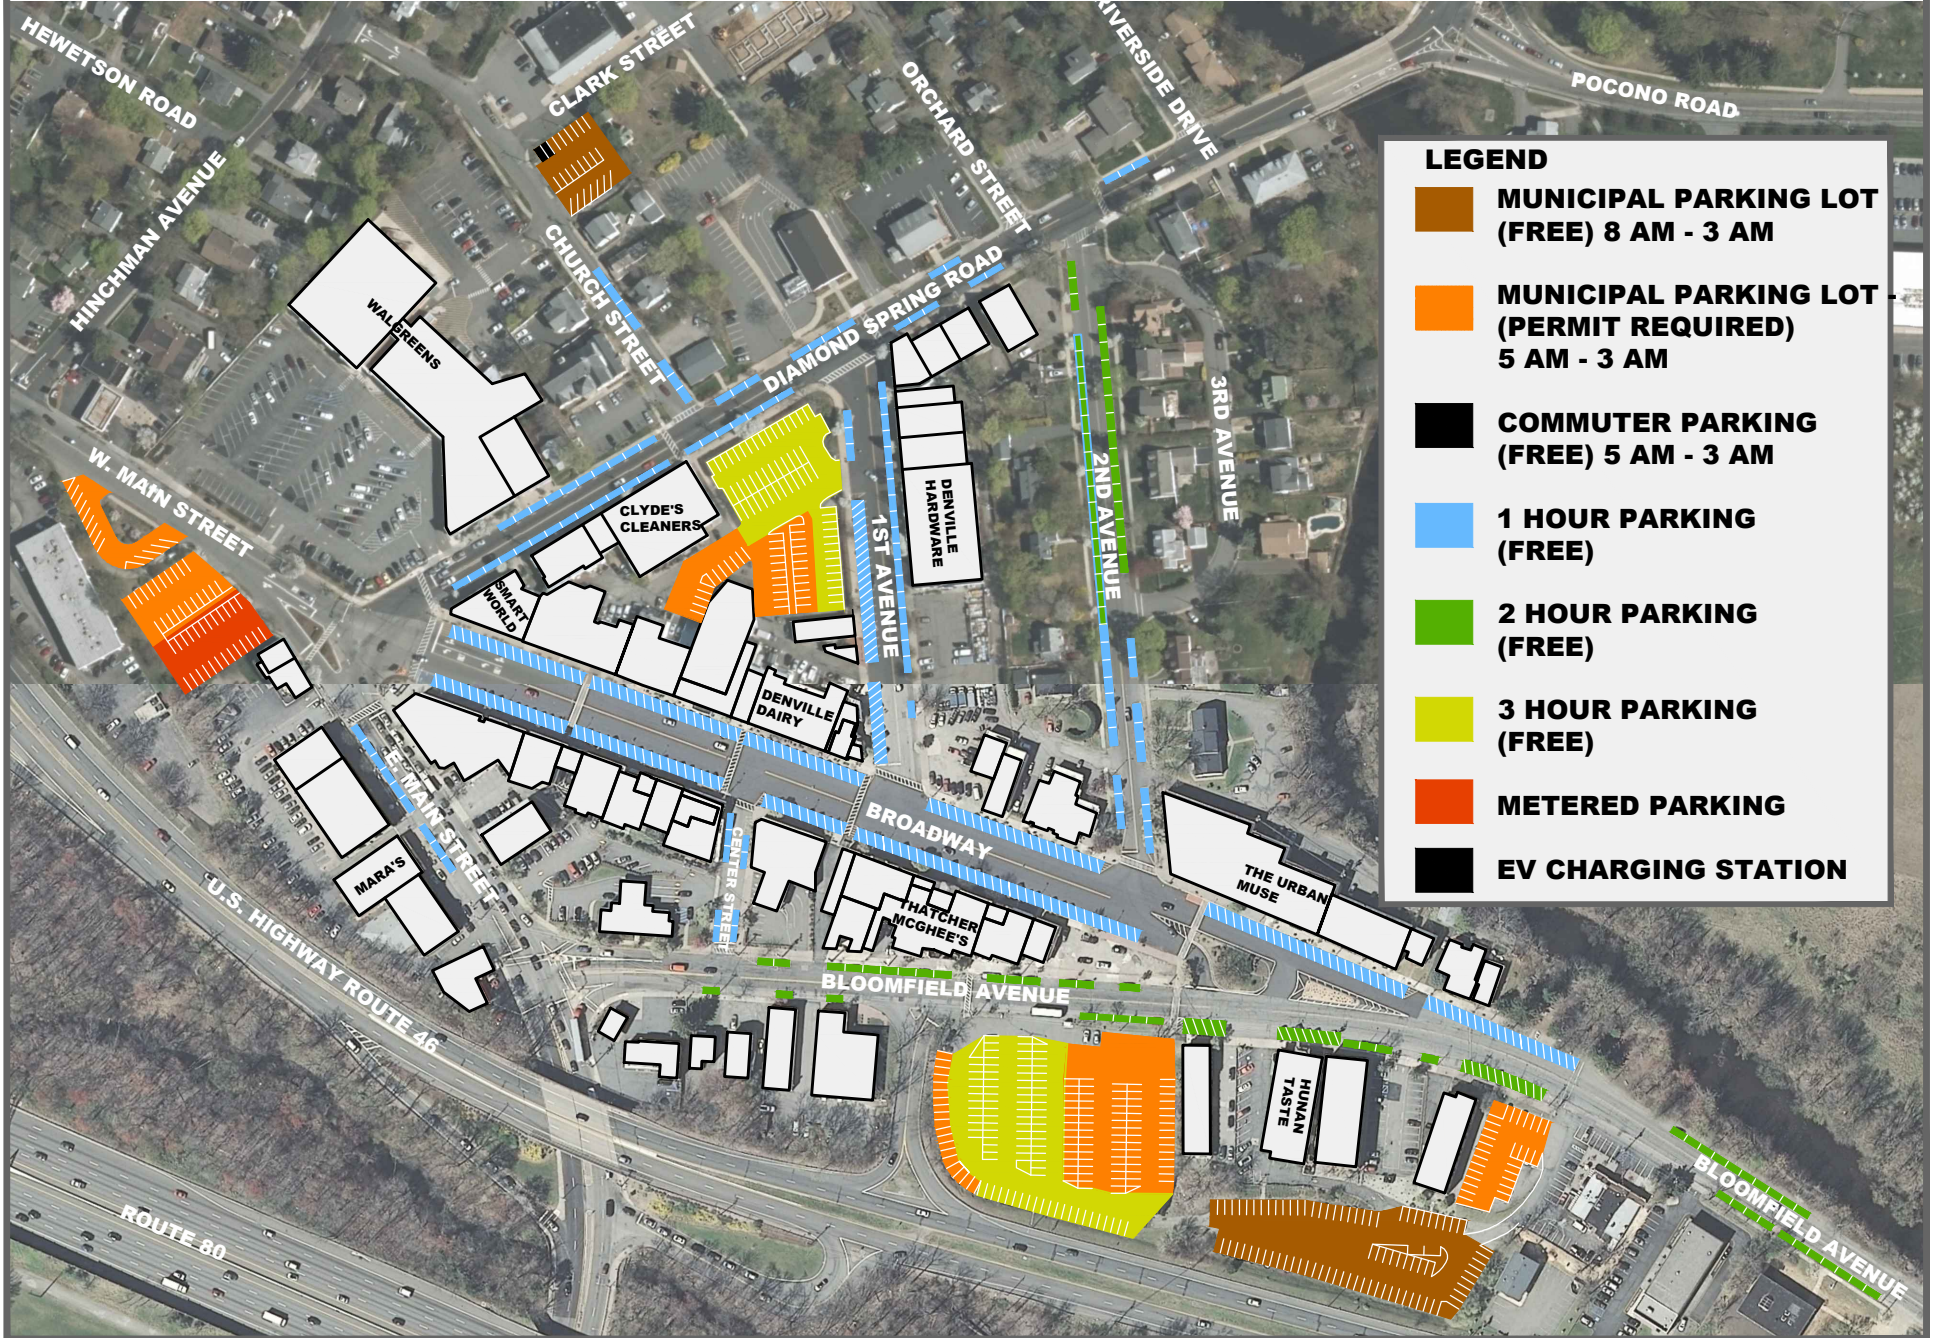

DOWNTOWN PARKING MAP

TOWNSHIP OF DENVILLE, MORRIS COUNTY, NEW JERSEY

LEGEND

-  MUNICIPAL PARKING LOT (FREE) 8 AM - 3 AM
-  MUNICIPAL PARKING LOT (PERMIT REQUIRED) 5 AM - 3 AM
-  COMMUTER PARKING (FREE) 5 AM - 3 AM
-  1 HOUR PARKING (FREE)
-  2 HOUR PARKING (FREE)
-  3 HOUR PARKING (FREE)
-  METERED PARKING
-  EV CHARGING STATION