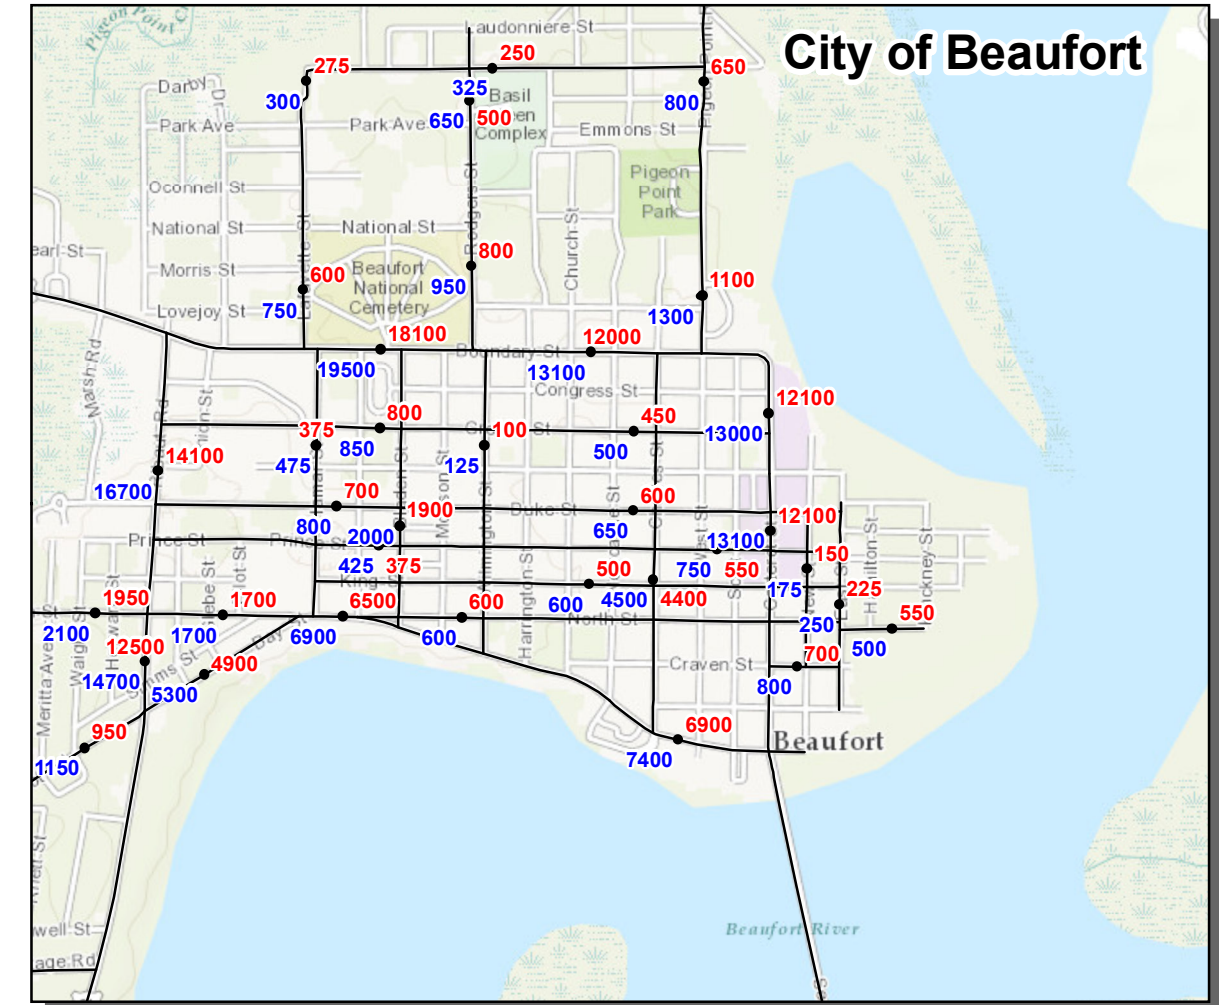

Northern Beaufort County AADT 2010/2014

2010 2014