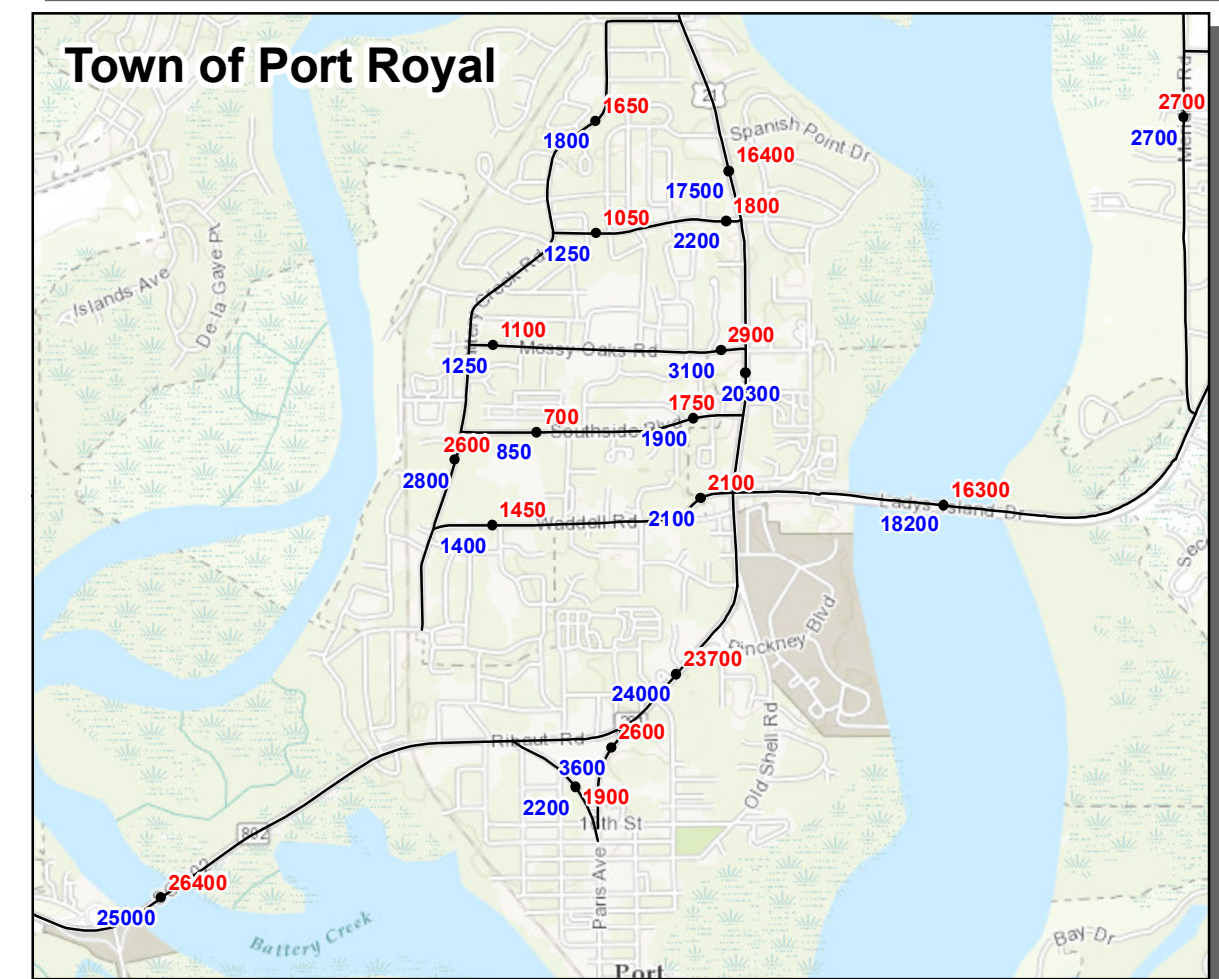

Northern Beaufort County AADT 2010/2014

2010 2014