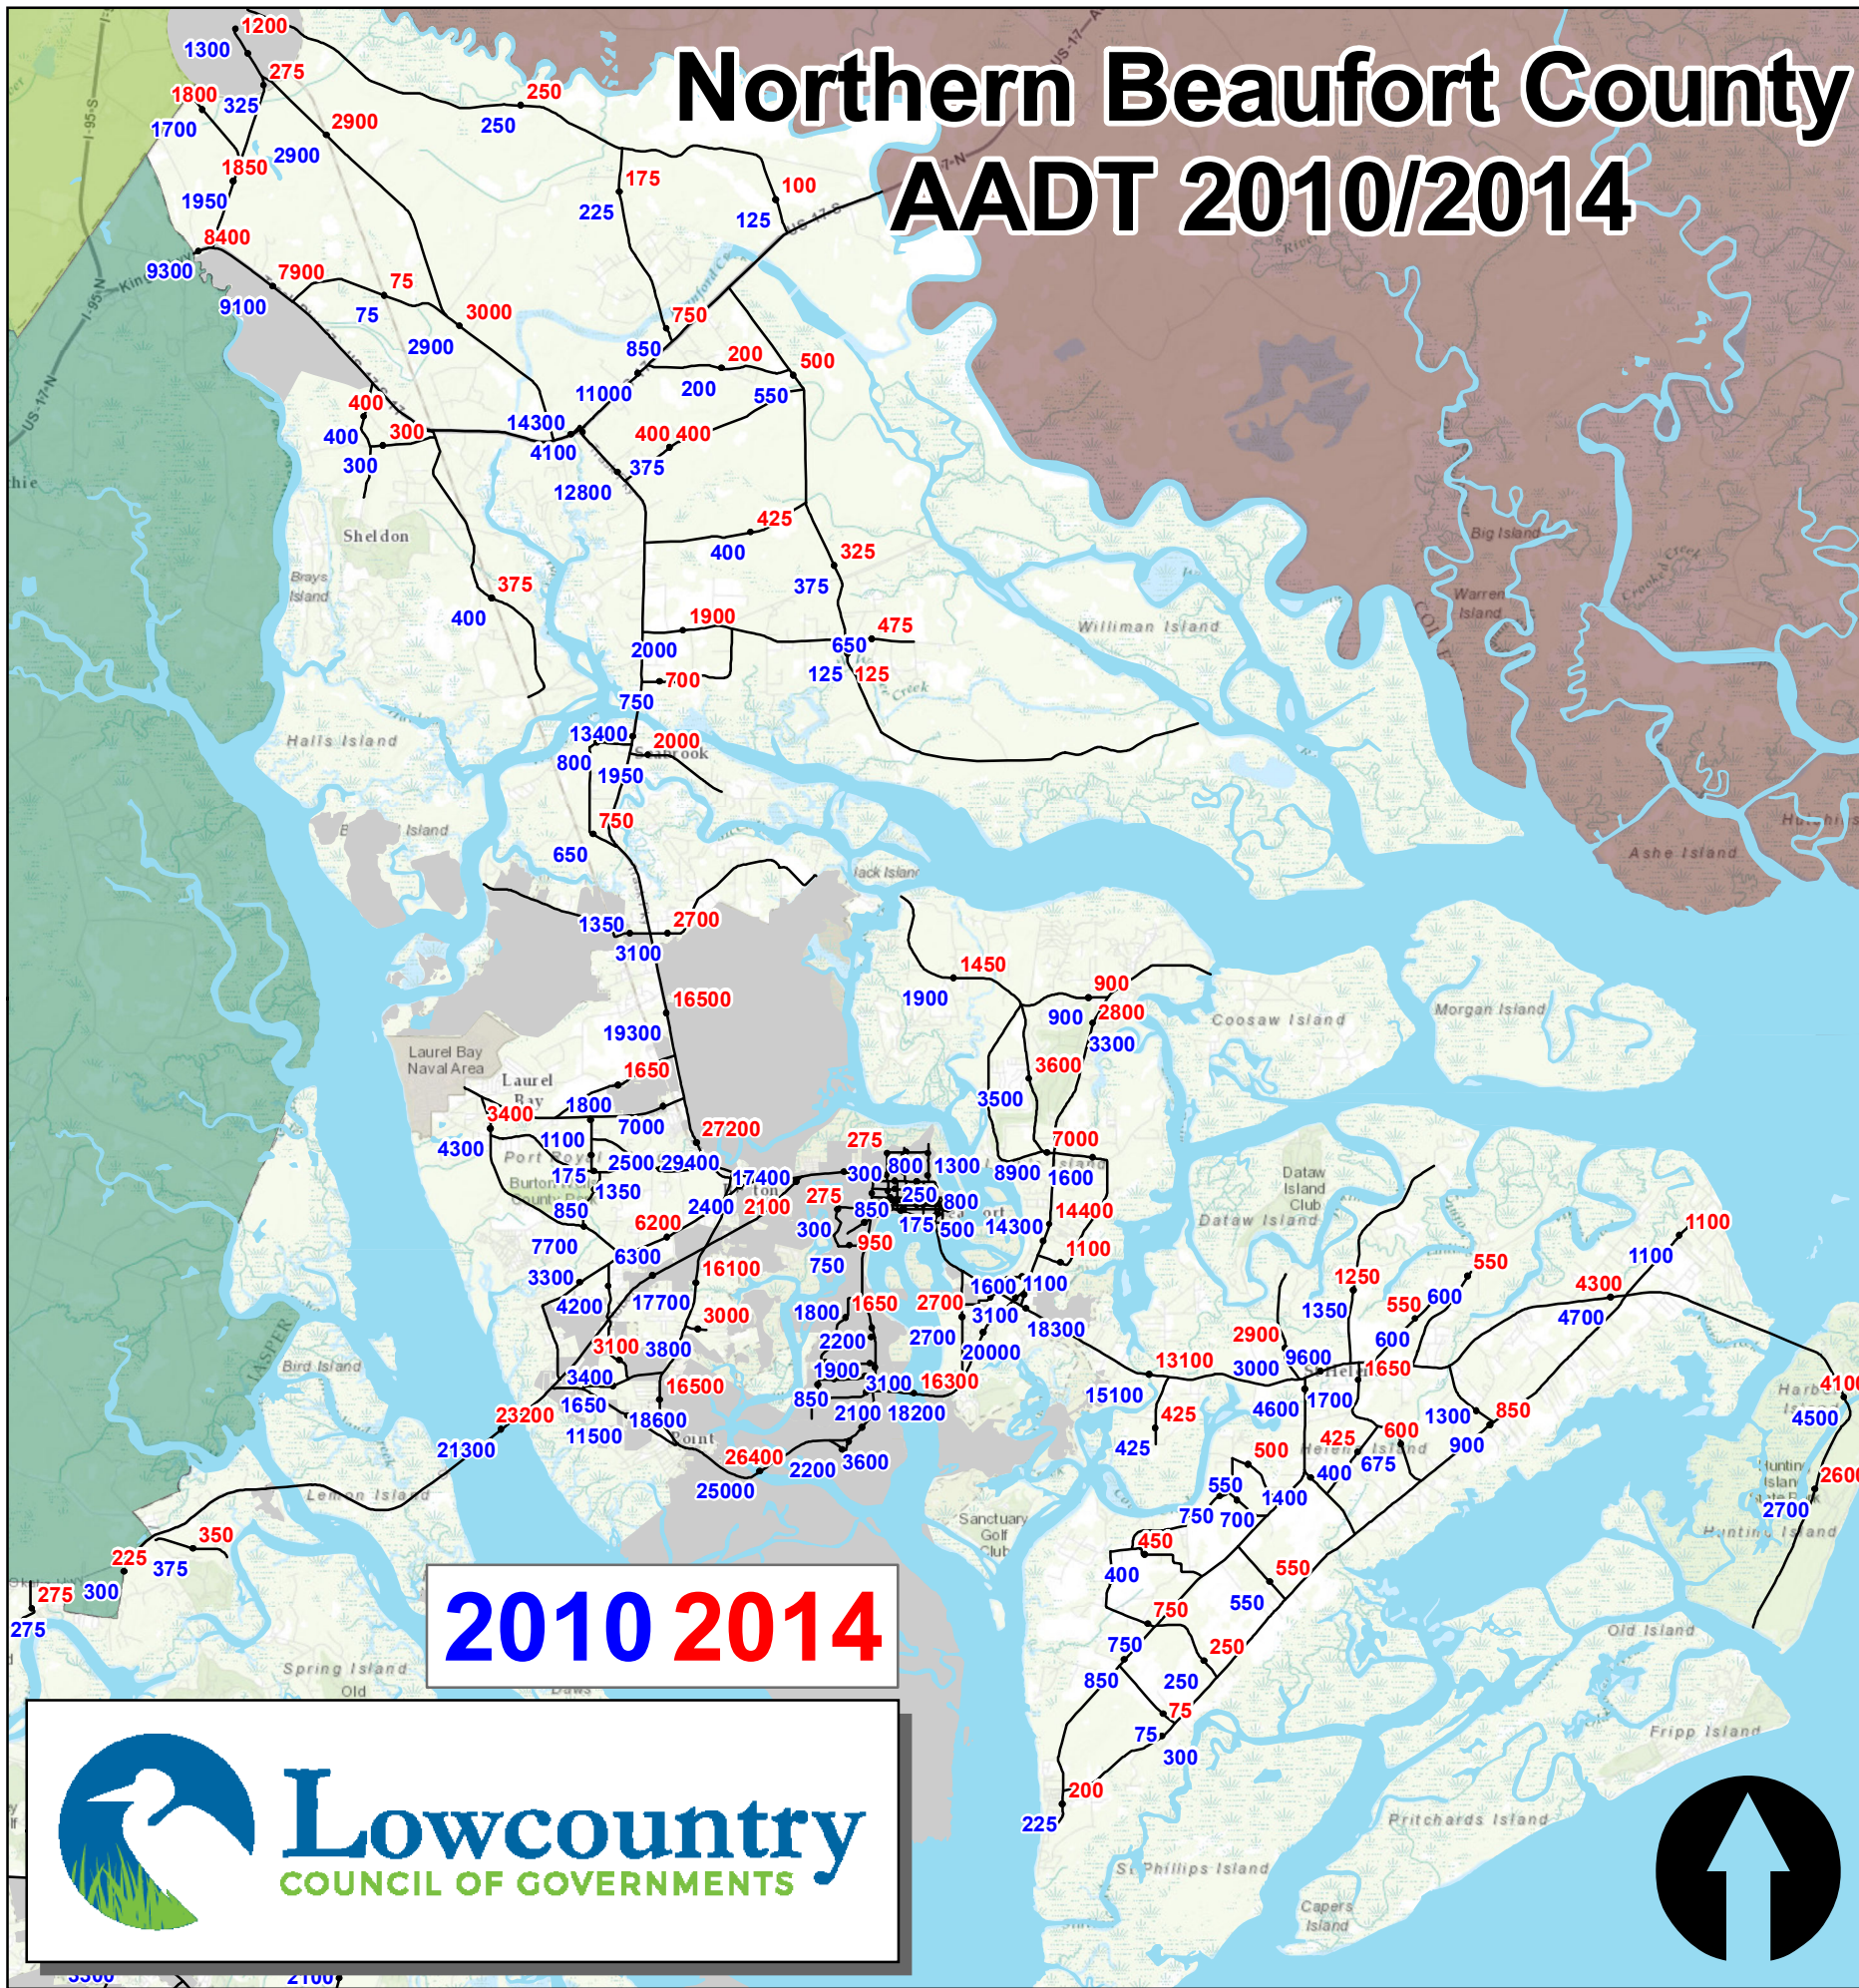

Northern Beaufort County AADT 2010/2014

2010 2014