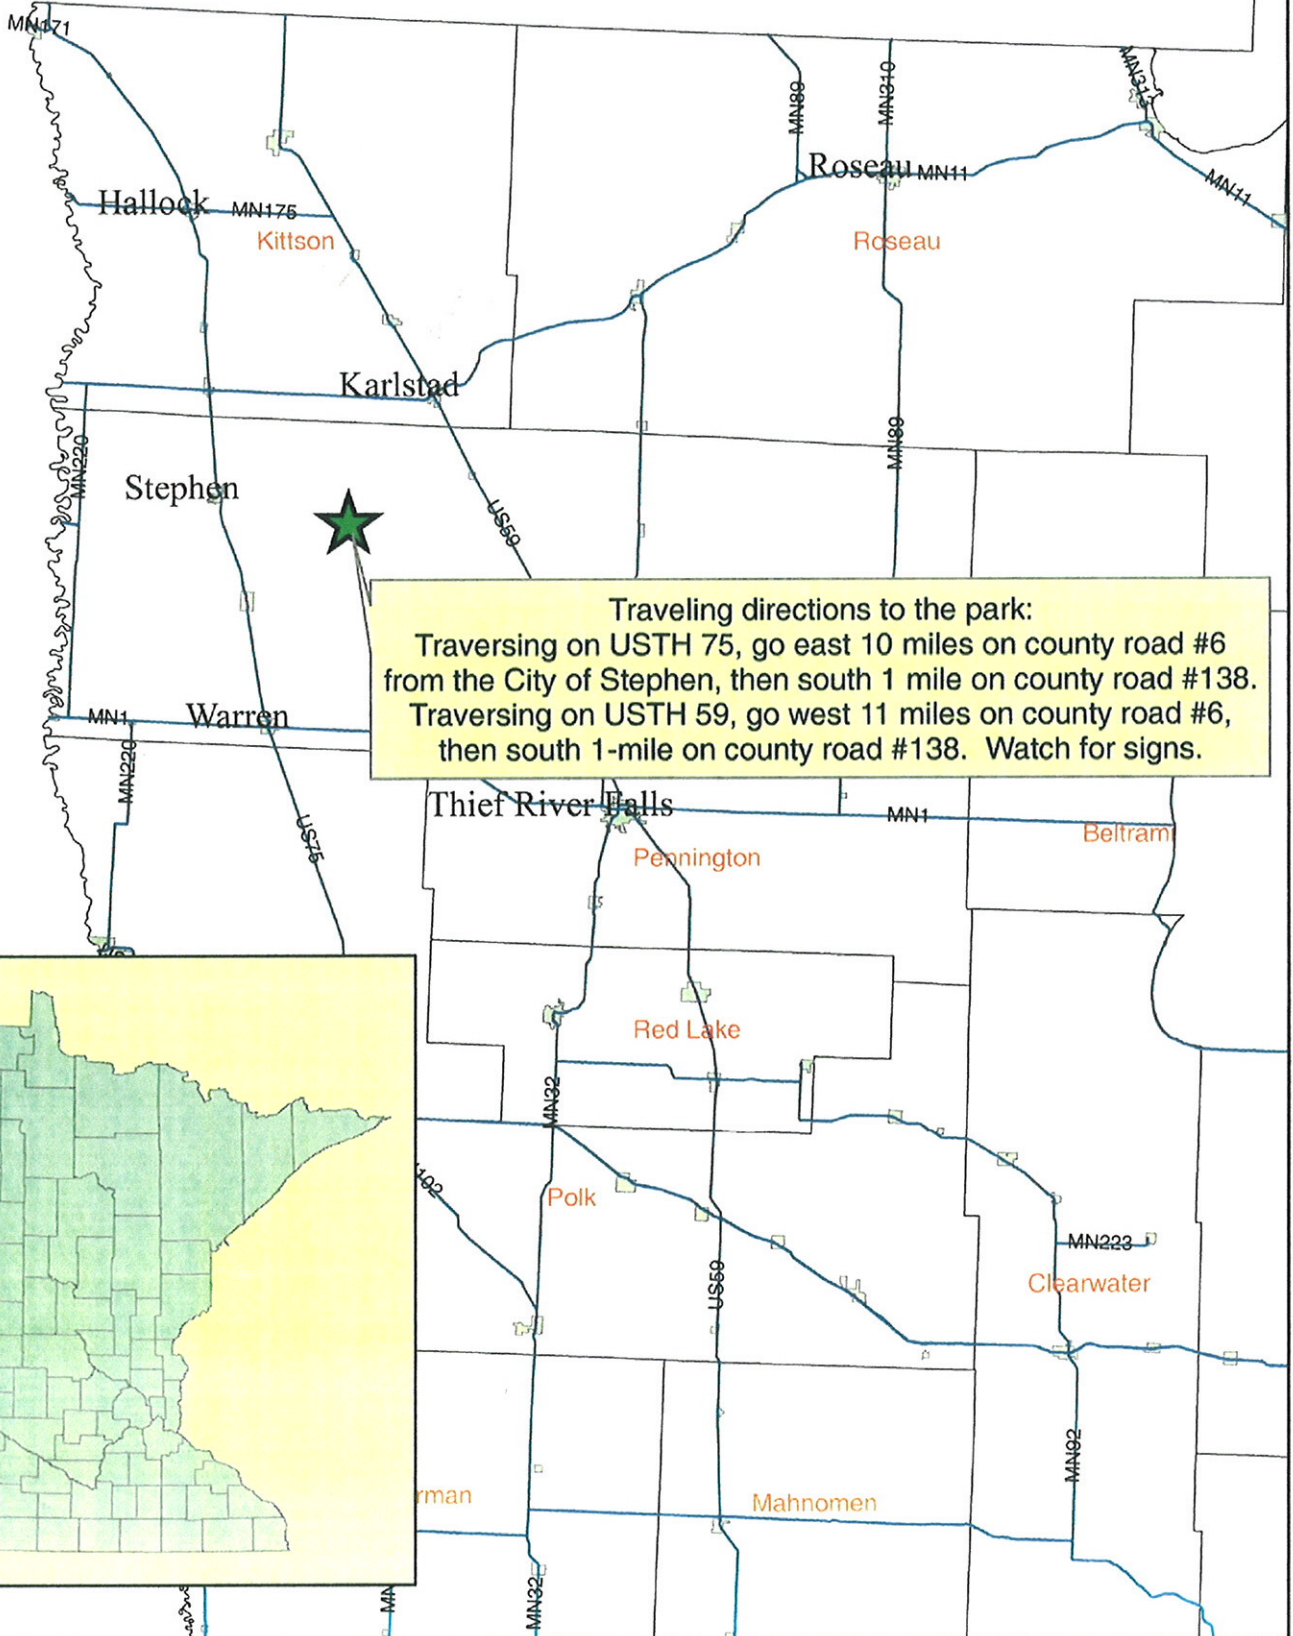

Marshall County Park Location

Traveling directions to the park:
Traversing on USTH 75, go east 10 miles on county road #6 from the City of Stephen, then south 1 mile on county road #138.
Traversing on USTH 59, go west 11 miles on county road #6, then south 1-mile on county road #138. Watch for signs.