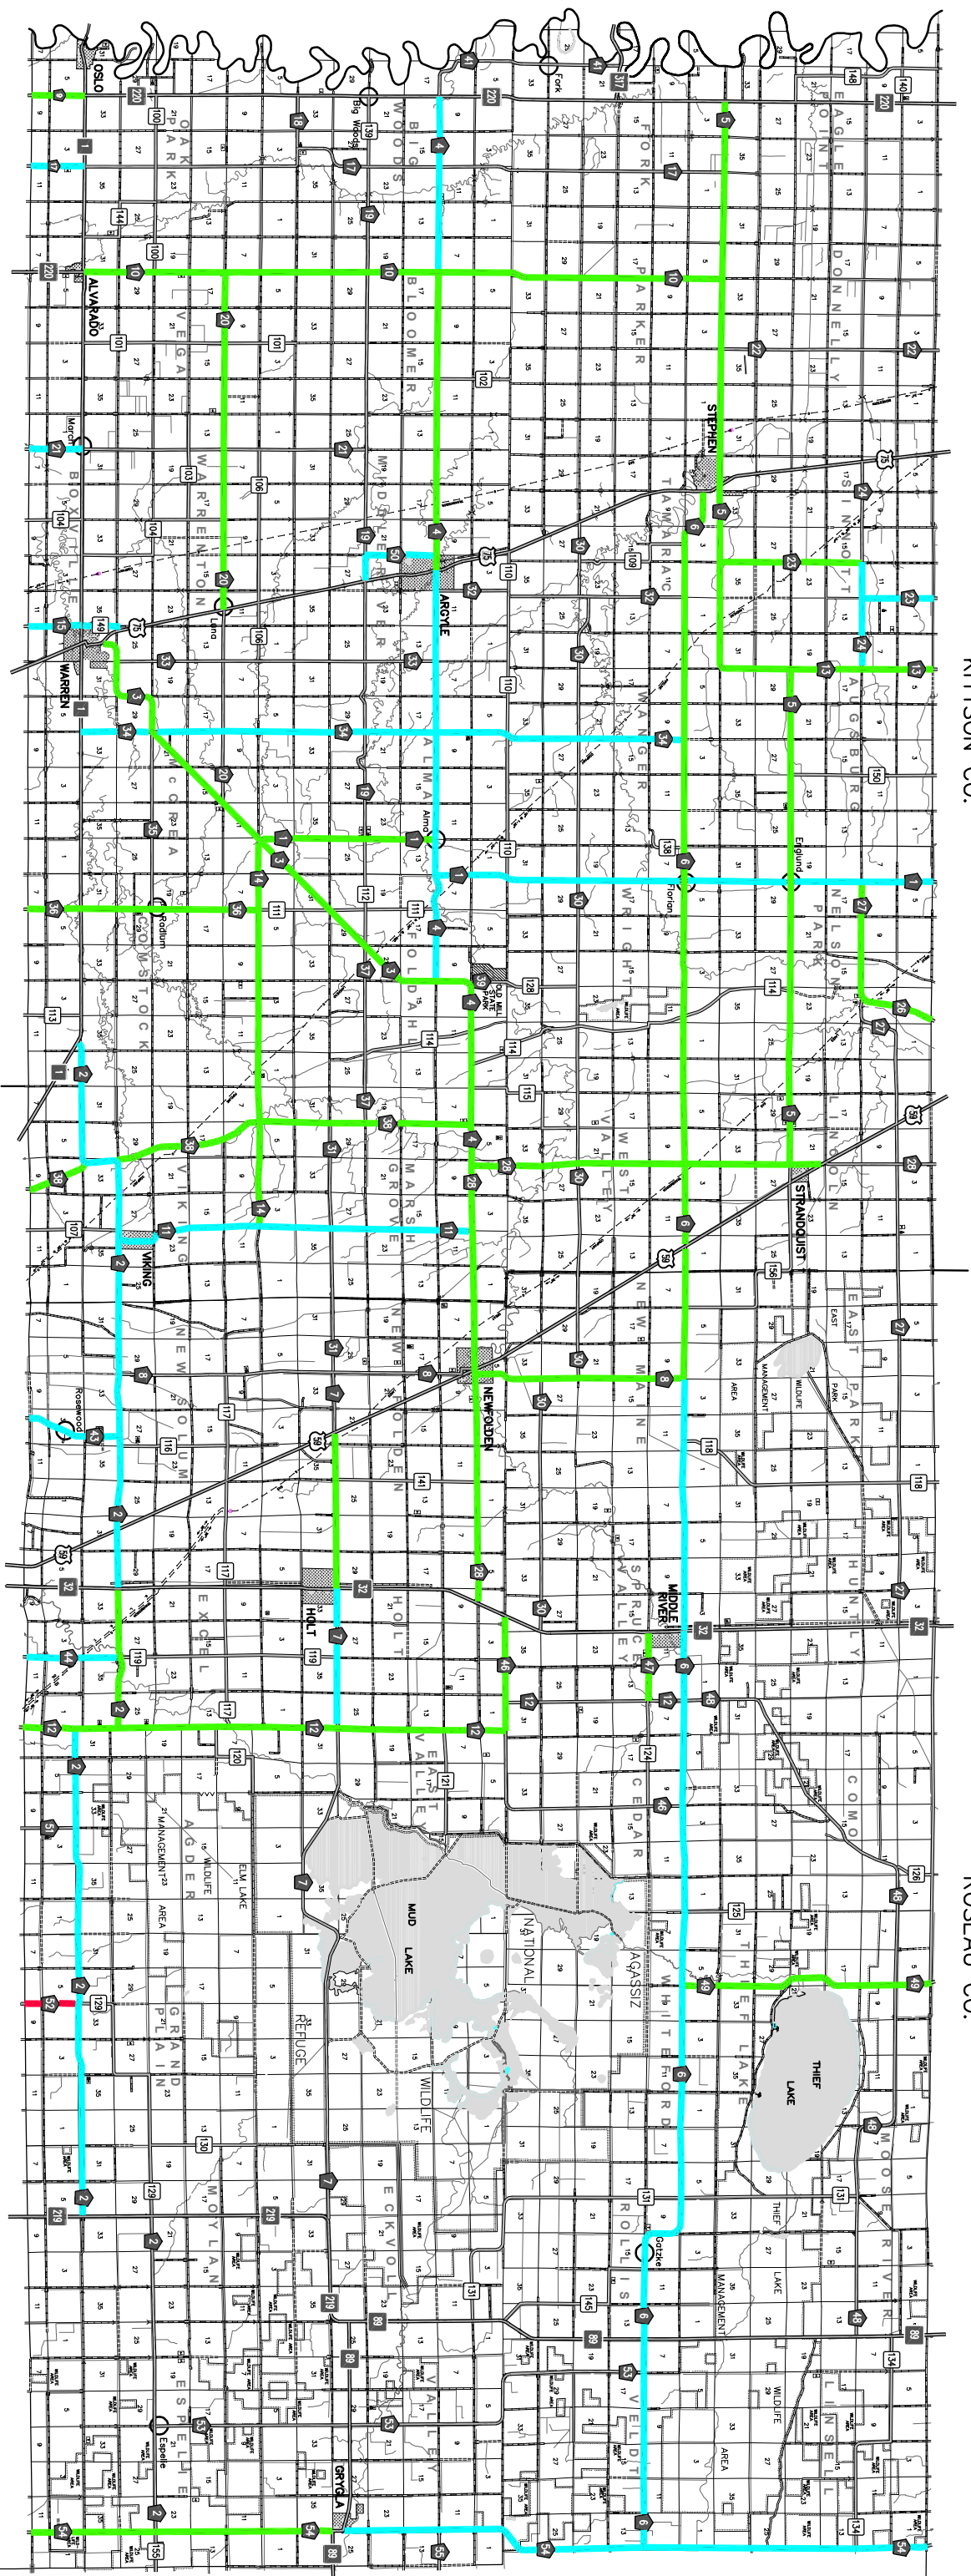

2025 ROAD RESTRICTIONS (TONS/AXLE)

MARSHALL COUNTY

POLK CO.

KITTSOON CO.

ROSEAU CO.

PENNINGTON CO.