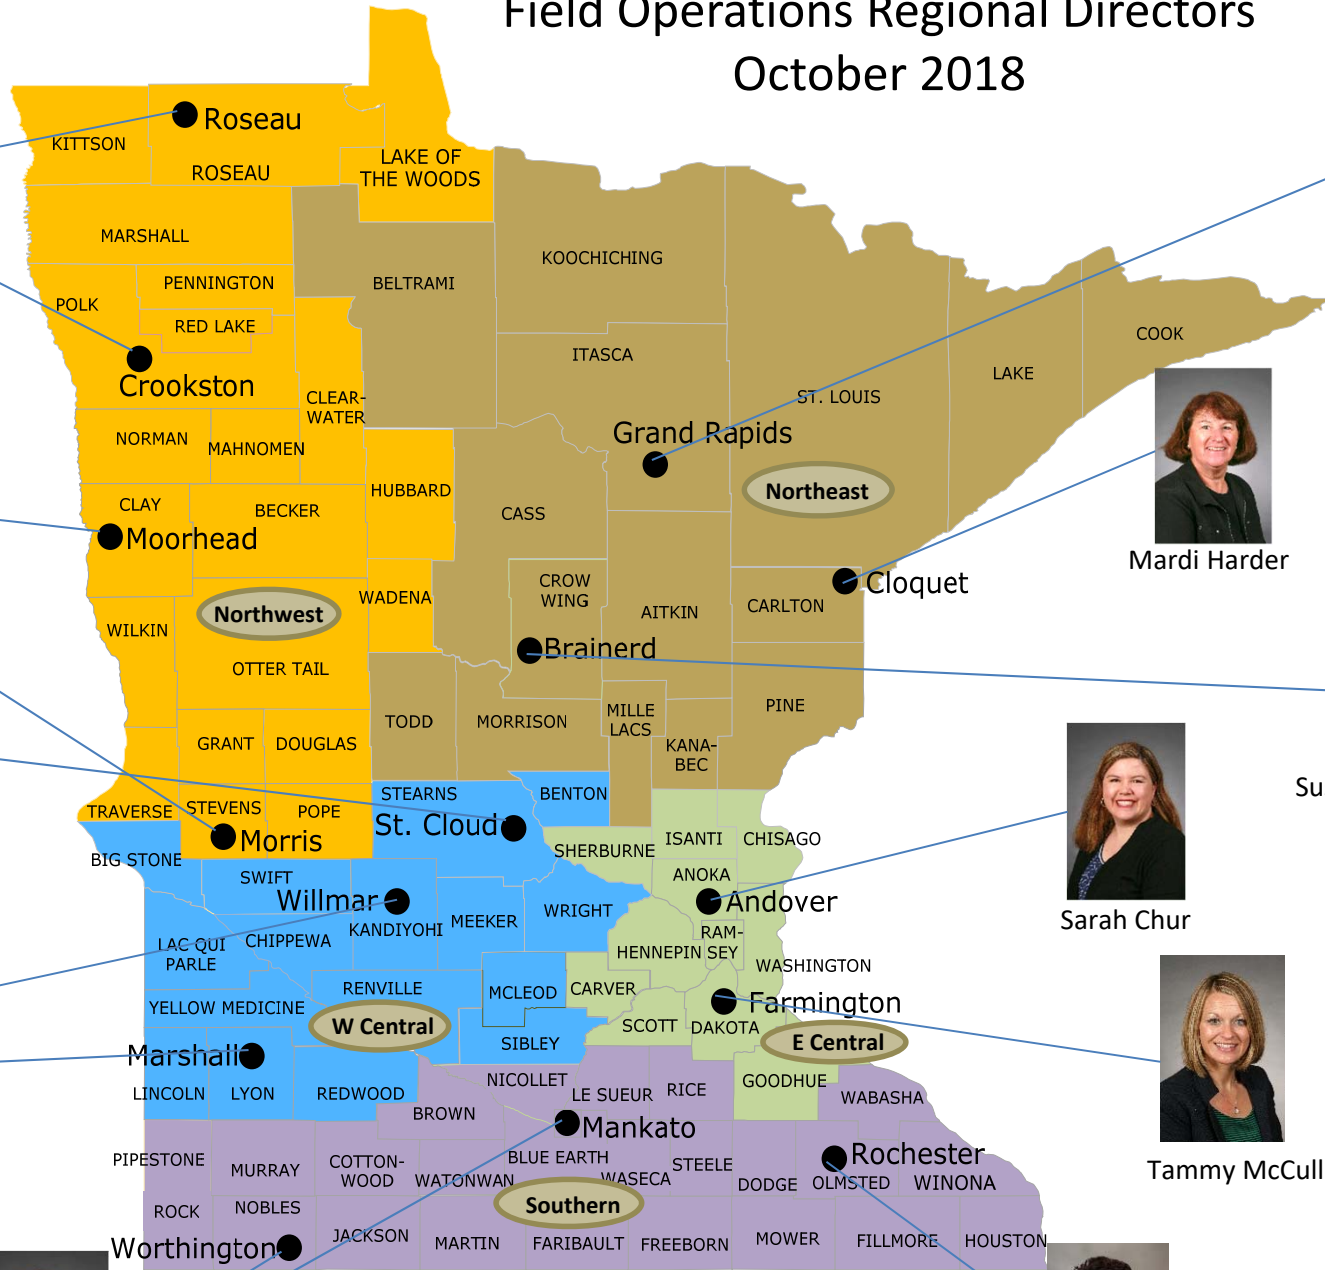

Field Operations Regional Directors October 2018

Lisa Loegering

Ben Anderson

Lori Vicich

Kathy Schwantes

Kia Harries

Dan Erkkila

Mardi Harder

Susanne Hinrichs

Sarah Chur

Tammy McCulloch

Lisa Dierks