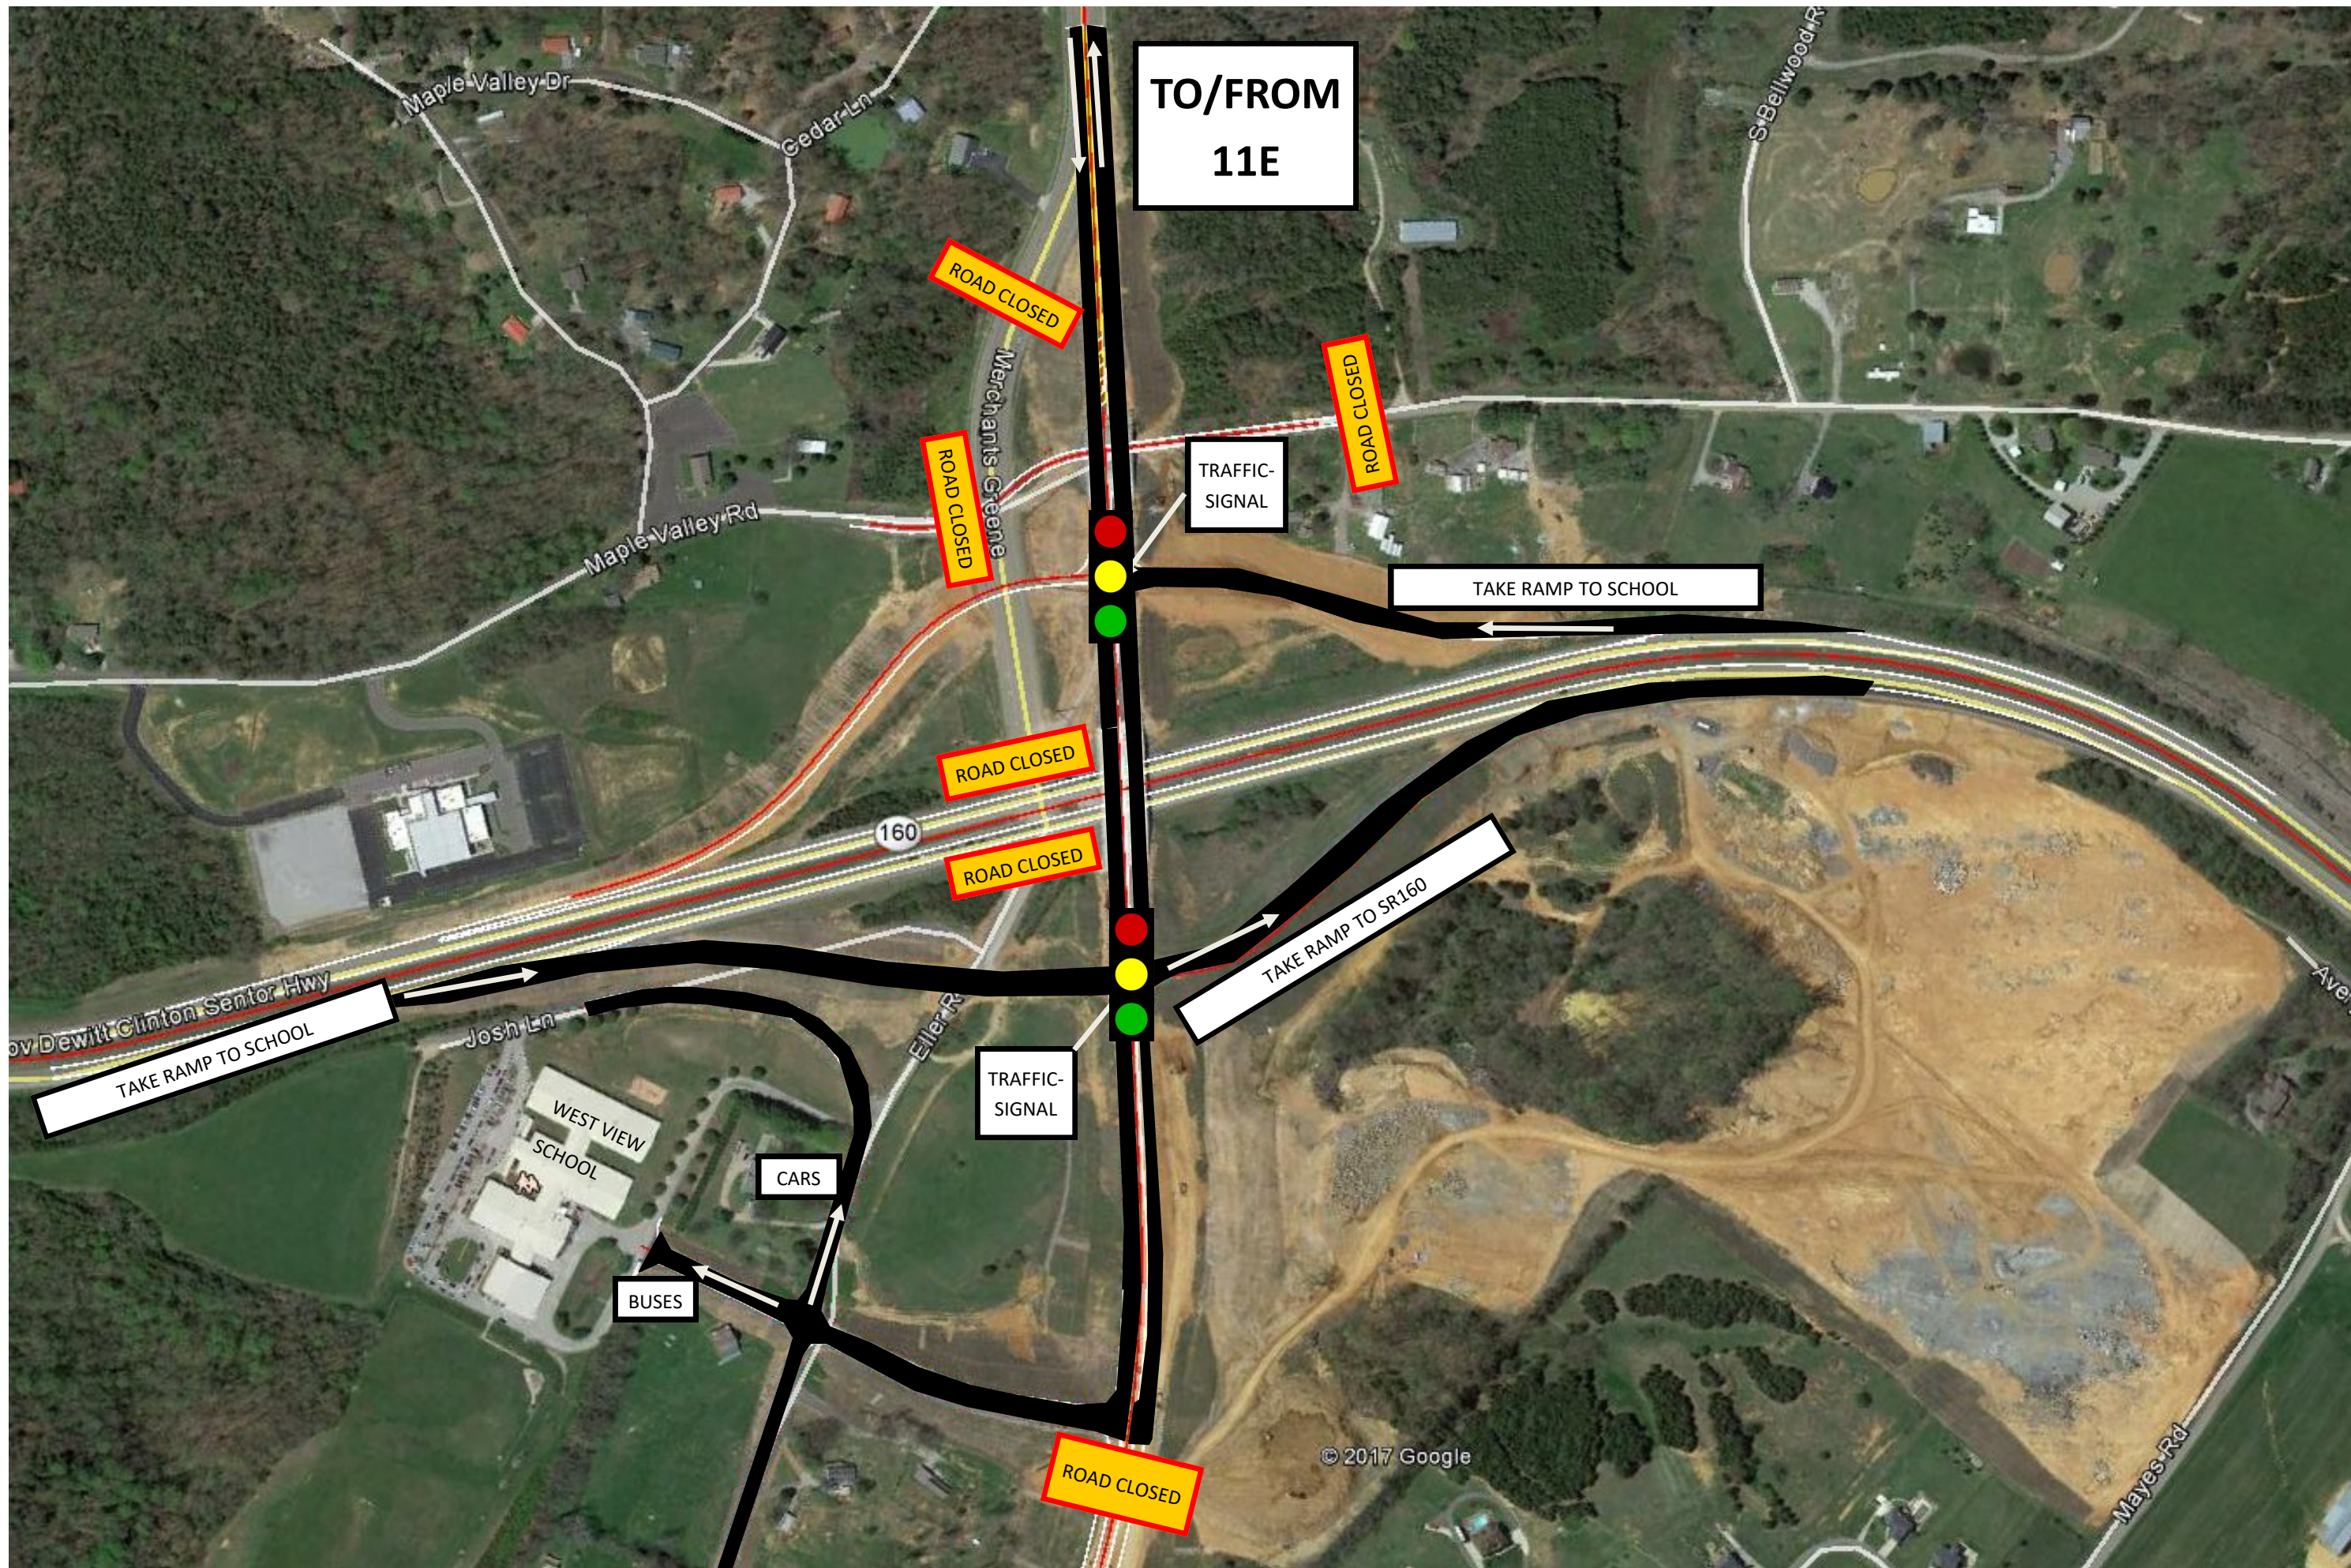

GETTING TO WEST VIEW SCHOOL

Traffic Pattern West View Middle

From Merchants Greene Walmart- Stay on Merchants Greene until road becomes SR-66. After crossing over Hwy-160, turn right onto the WVMS access road. At the four way stop, turn right onto 1 Indian Path and follow current traffic flow.

From Alpha/Talbott- Merge onto SR-66 via access ramp from Hwy-160. Turn right onto SR-66, then right on the WVMS access road. At the four way stop, turn right onto 1 Indian Path and follow current traffic flow.

From West High- Merge onto SR-66 via access ramp from Hwy-160. Turn left onto SR-66, then right on the WVMS access road. At the four way stop, turn right onto 1 Indian Path and follow current traffic flow.

*** After leaving WVMS if your intended route is west to Alpha/Talbott, you will follow the recommended detour back to Hwy-11E at Walmart, or you will turn left onto Veterans Parkway to gain access to Hwy-160.