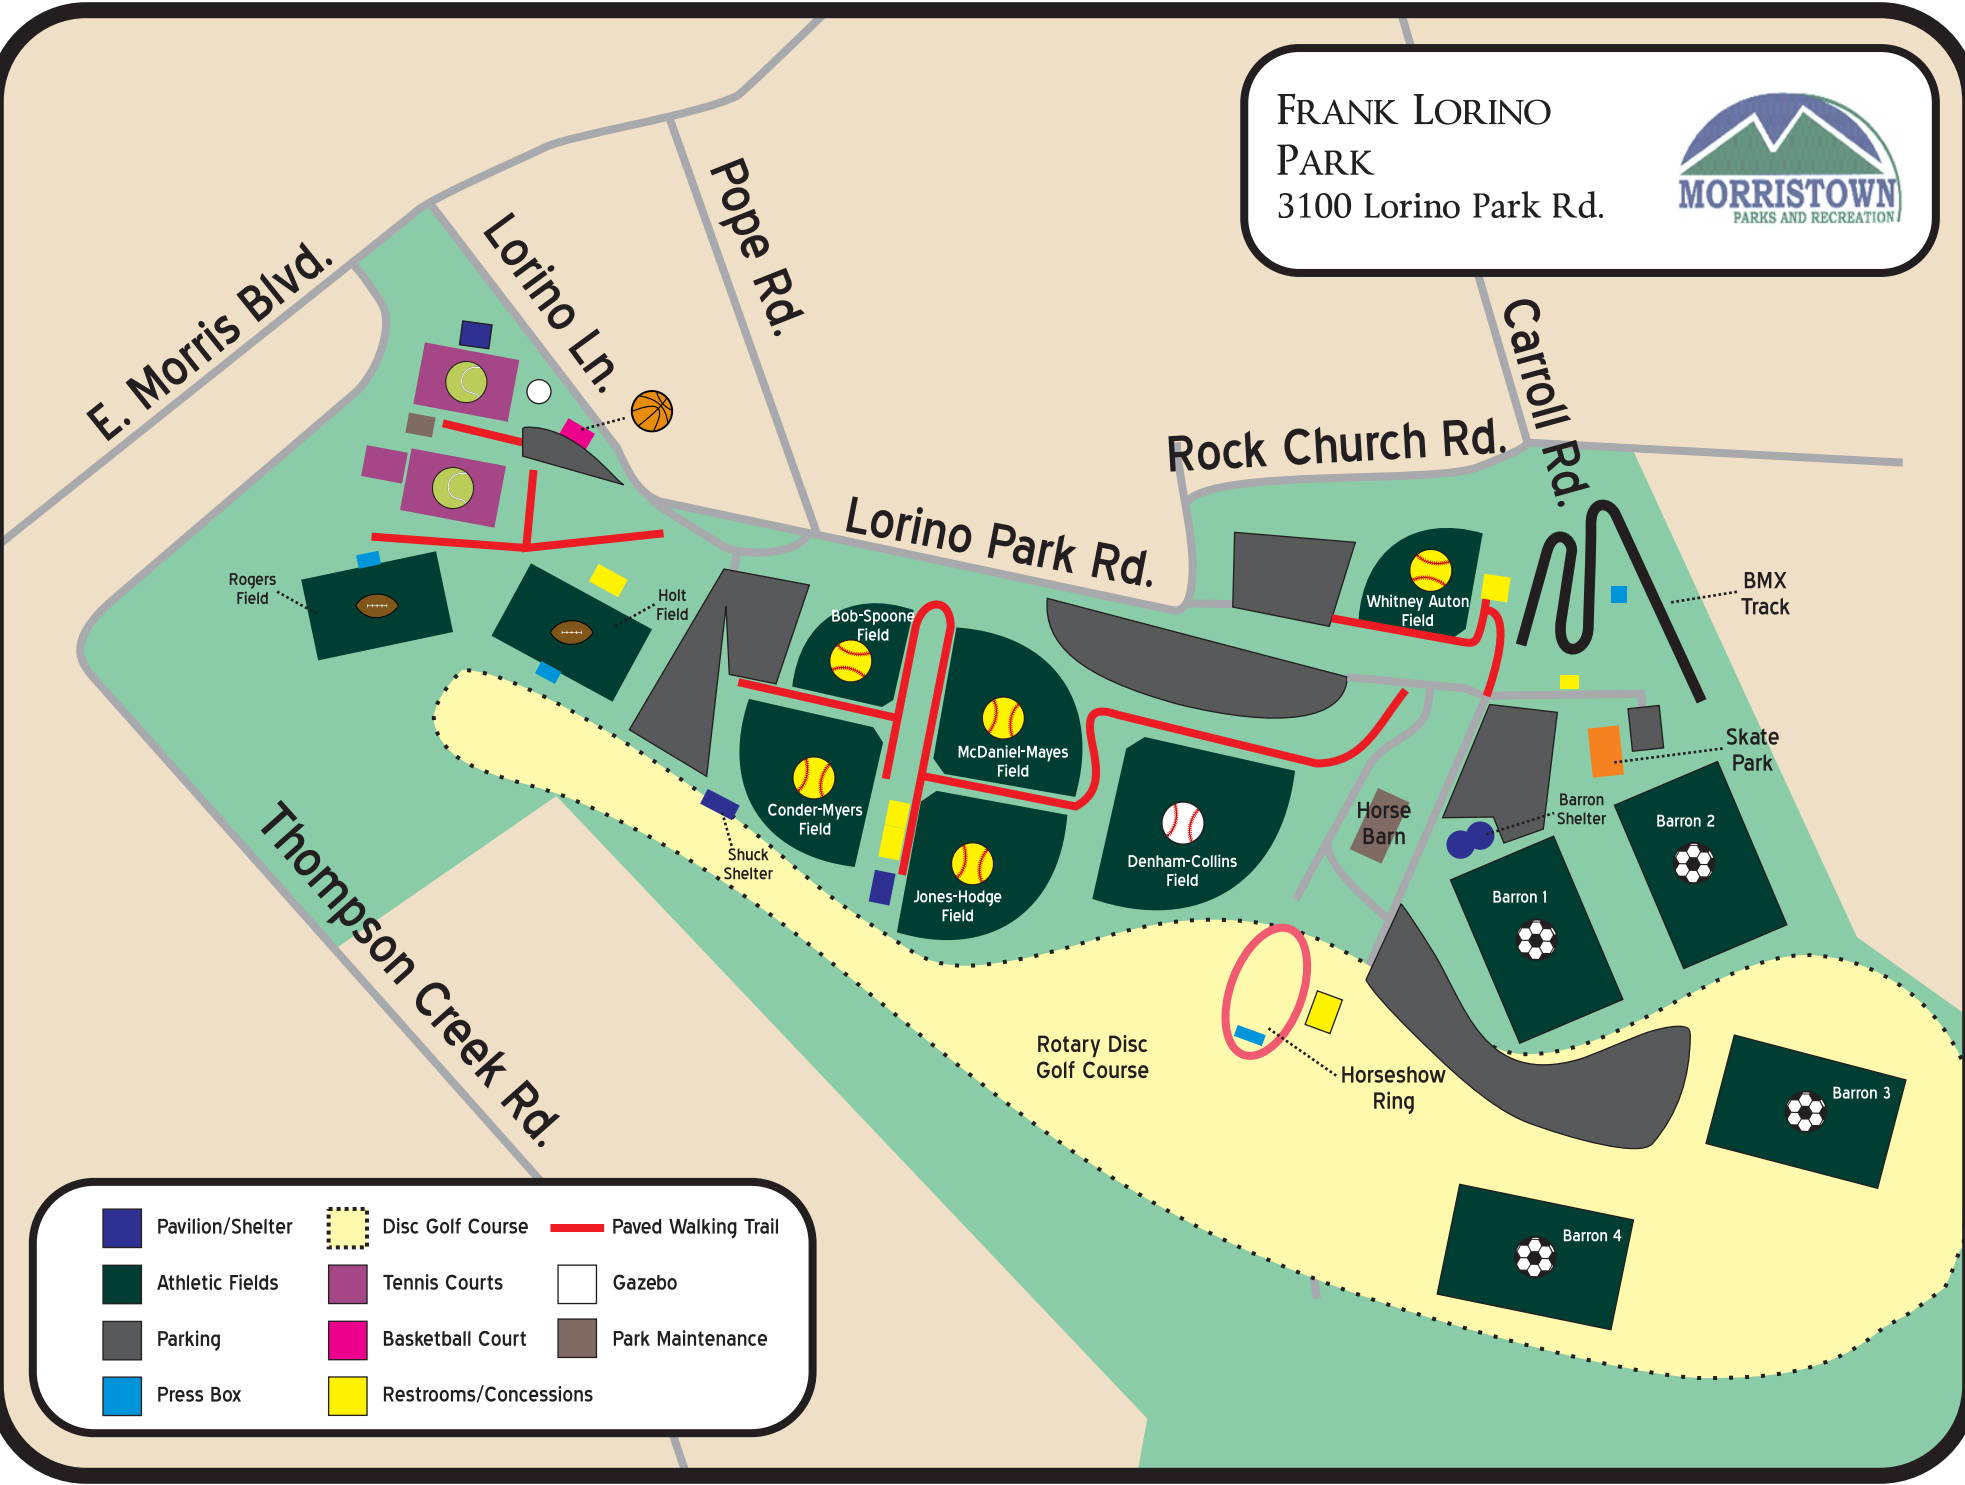

FRANK LORINO
 PARK
 3100 Lorino Park Rd.

	Pavilion/Shelter		Disc Golf Course		Paved Walking Trail
	Athletic Fields		Tennis Courts		Gazebo
	Parking		Basketball Court		Park Maintenance
	Press Box		Restrooms/Concessions		