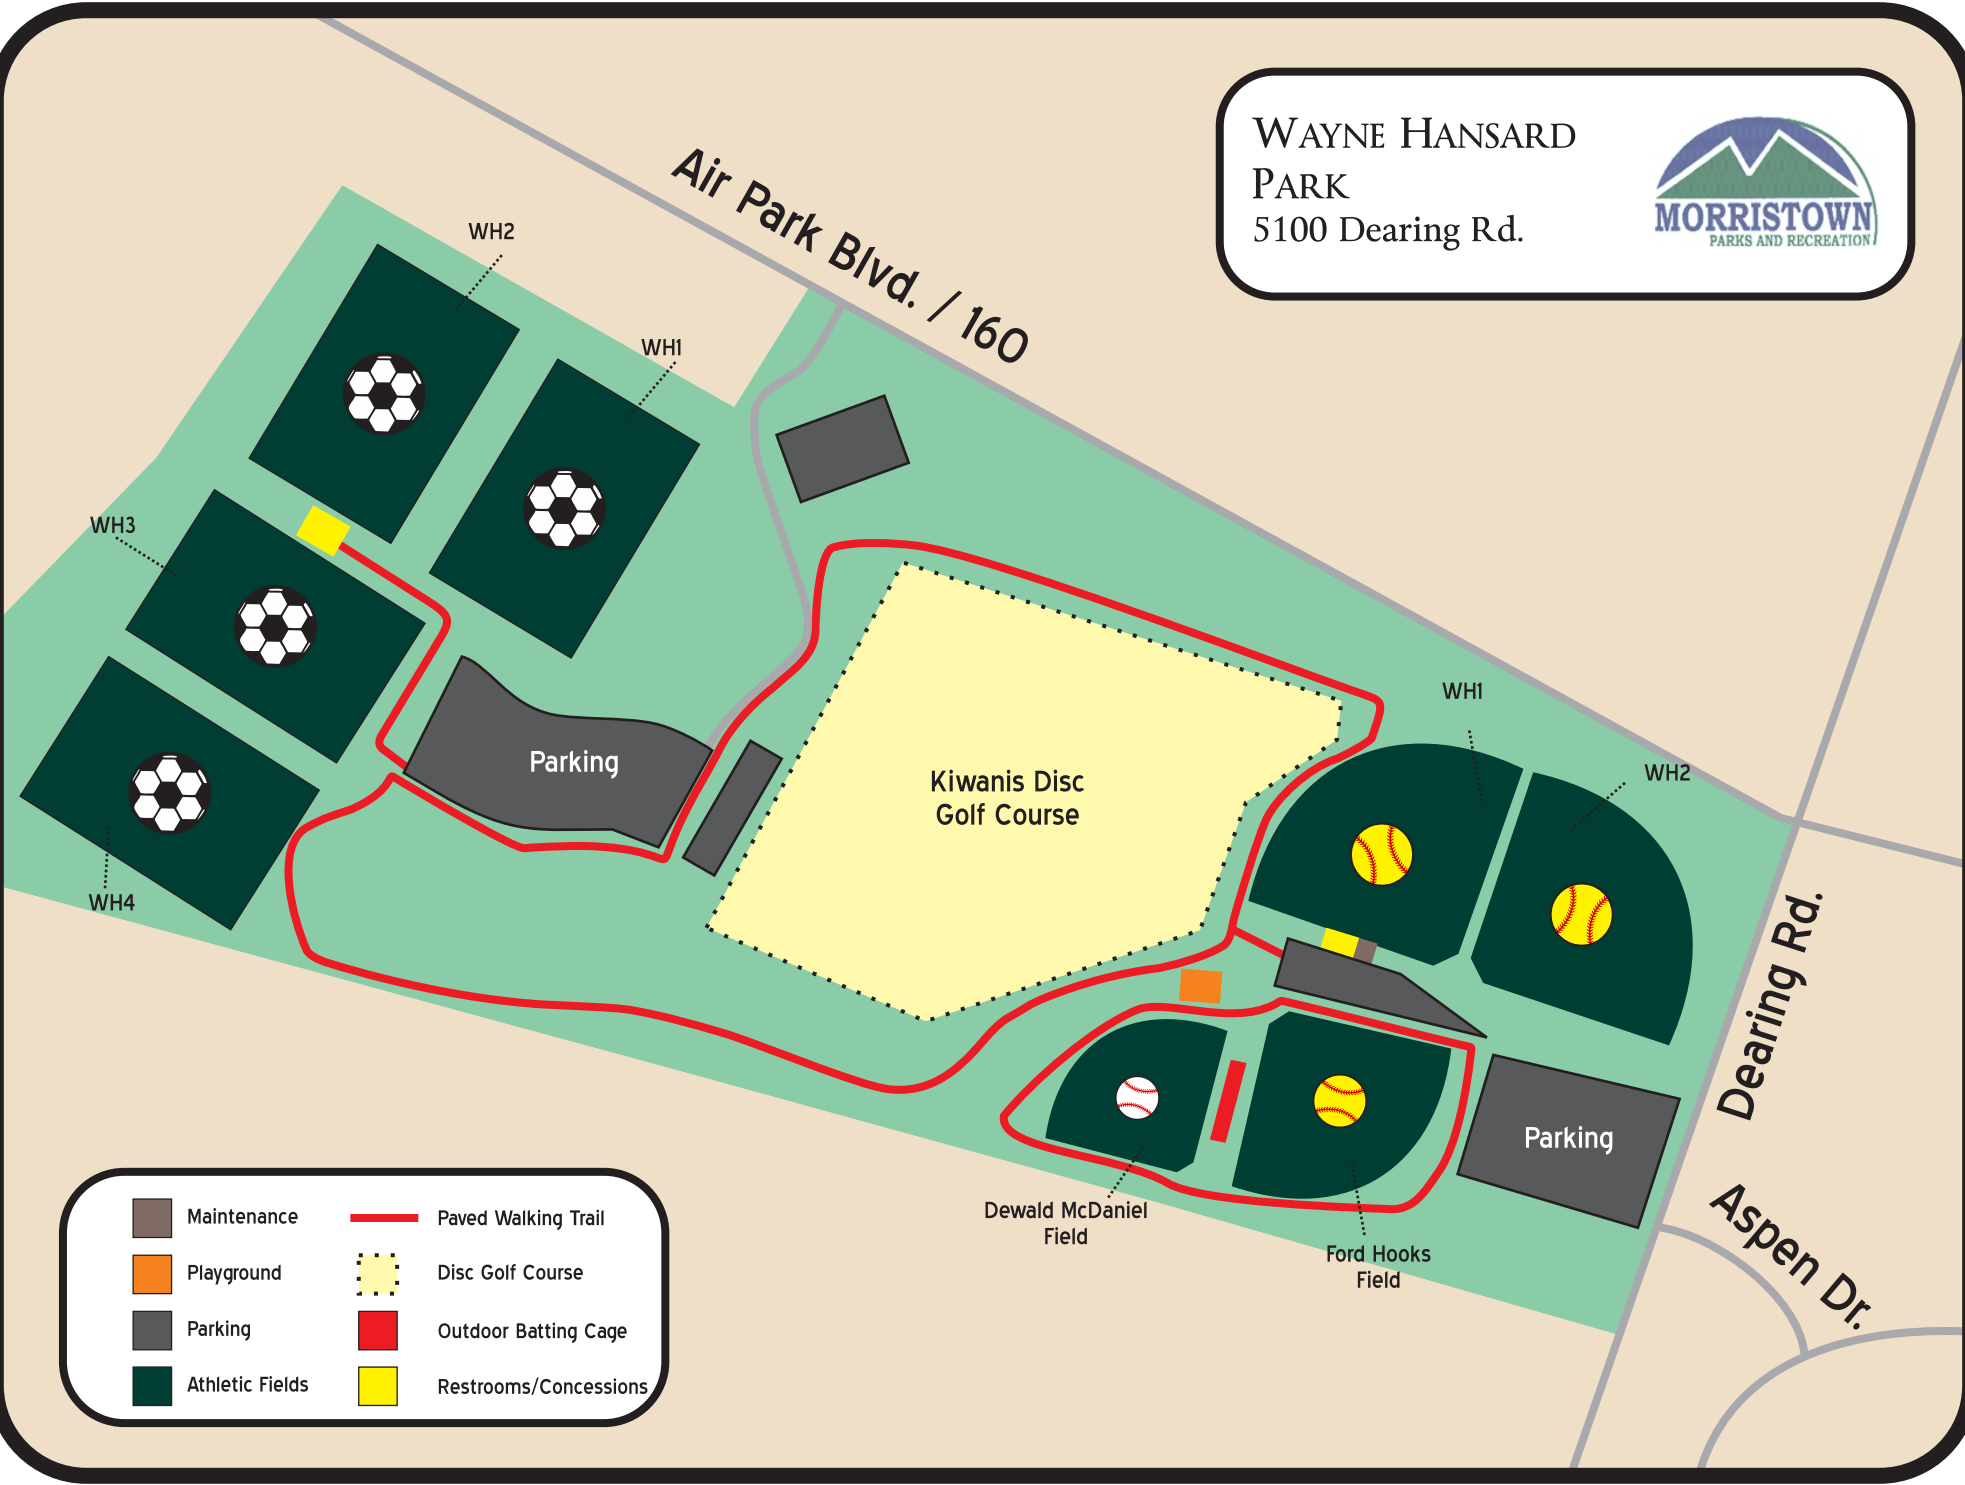

WAYNE HANSARD
PARK
5100 Dearing Rd.

	Maintenance		Paved Walking Trail
	Playground		Disc Golf Course
	Parking		Outdoor Batting Cage
	Athletic Fields		Restrooms/Concessions