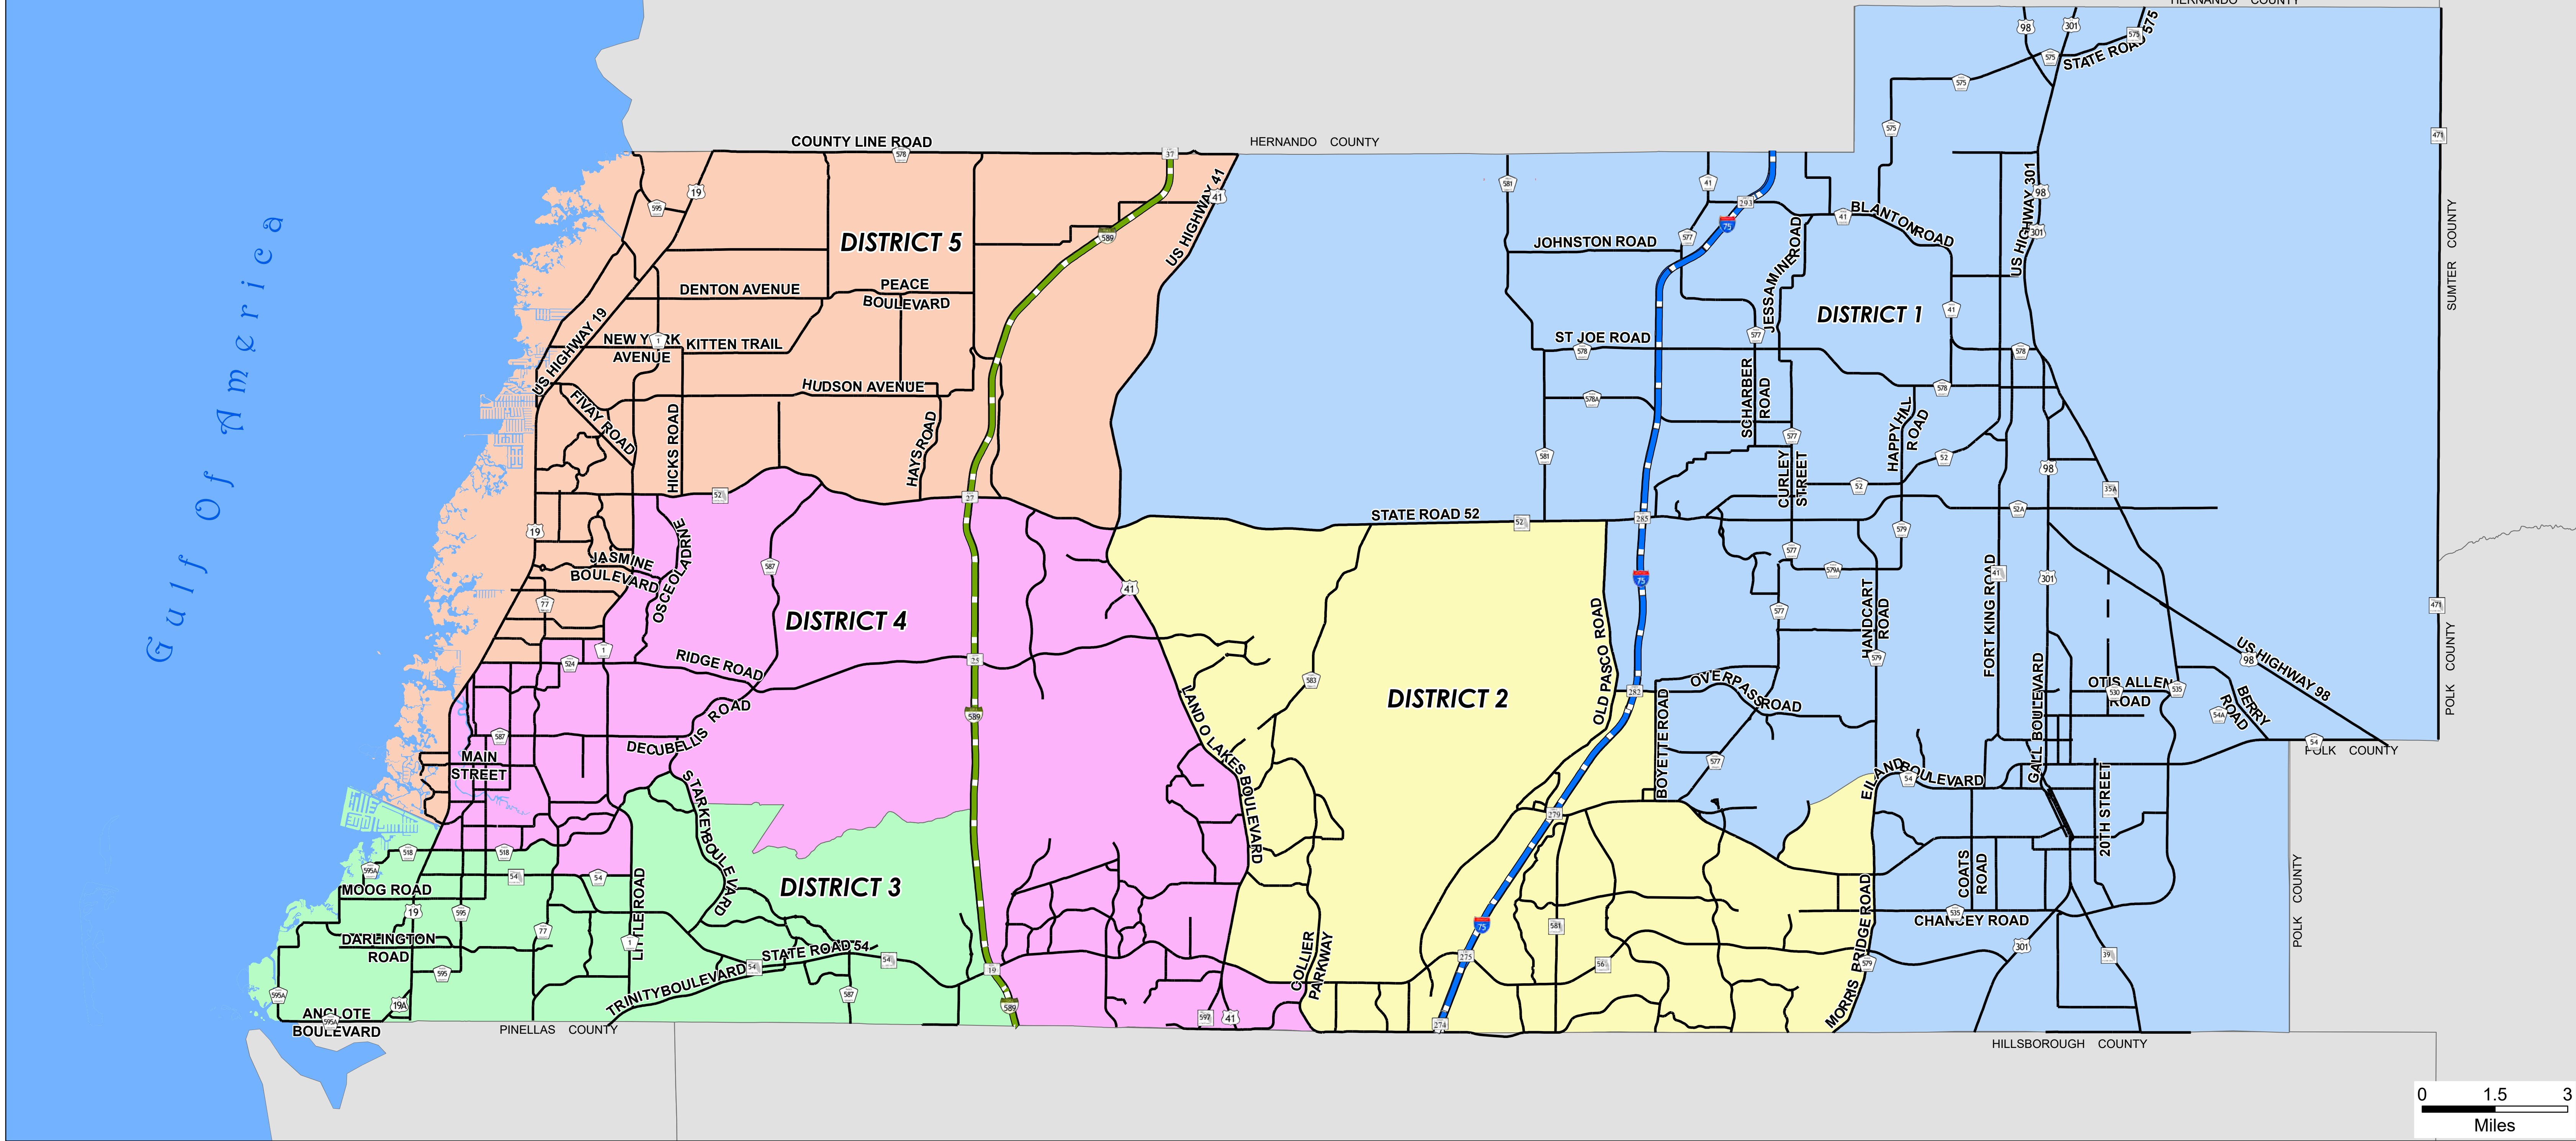

# Pasco County Commission Districts

-  Major Road
-  Interstate Road
-  Toll Road
-  District 1 - Ron Oakley
-  District 2 - Seth Weightman
-  District 3 - Kathryn Starkey
-  District 4 - Lisa Yeager
-  District 5 - Jack Mariano

This map is for informational purposes only. The data contained herein is not collected under the supervision of, or approved by, a licensed surveyor. It is not intended for any legal use. The data does not meet the minimum technical standards under the Florida Administrative Code 61G17-6. The Pasco County Board of County Commissioners does not accept any responsibility for errors or omissions of any kind contained in the data herein. All products and derivations from the data contained herein must retain this disclaimer.

Date Saved: 8/4/2025 1:07 PM  
 Document Path: T:\GIS Main\Djohnson\ArcPro\Commissioners\DistrictMap\DistrictMap.aprx  
 Author: djohnson

**Serving Our Community  
to Create a Better Future**