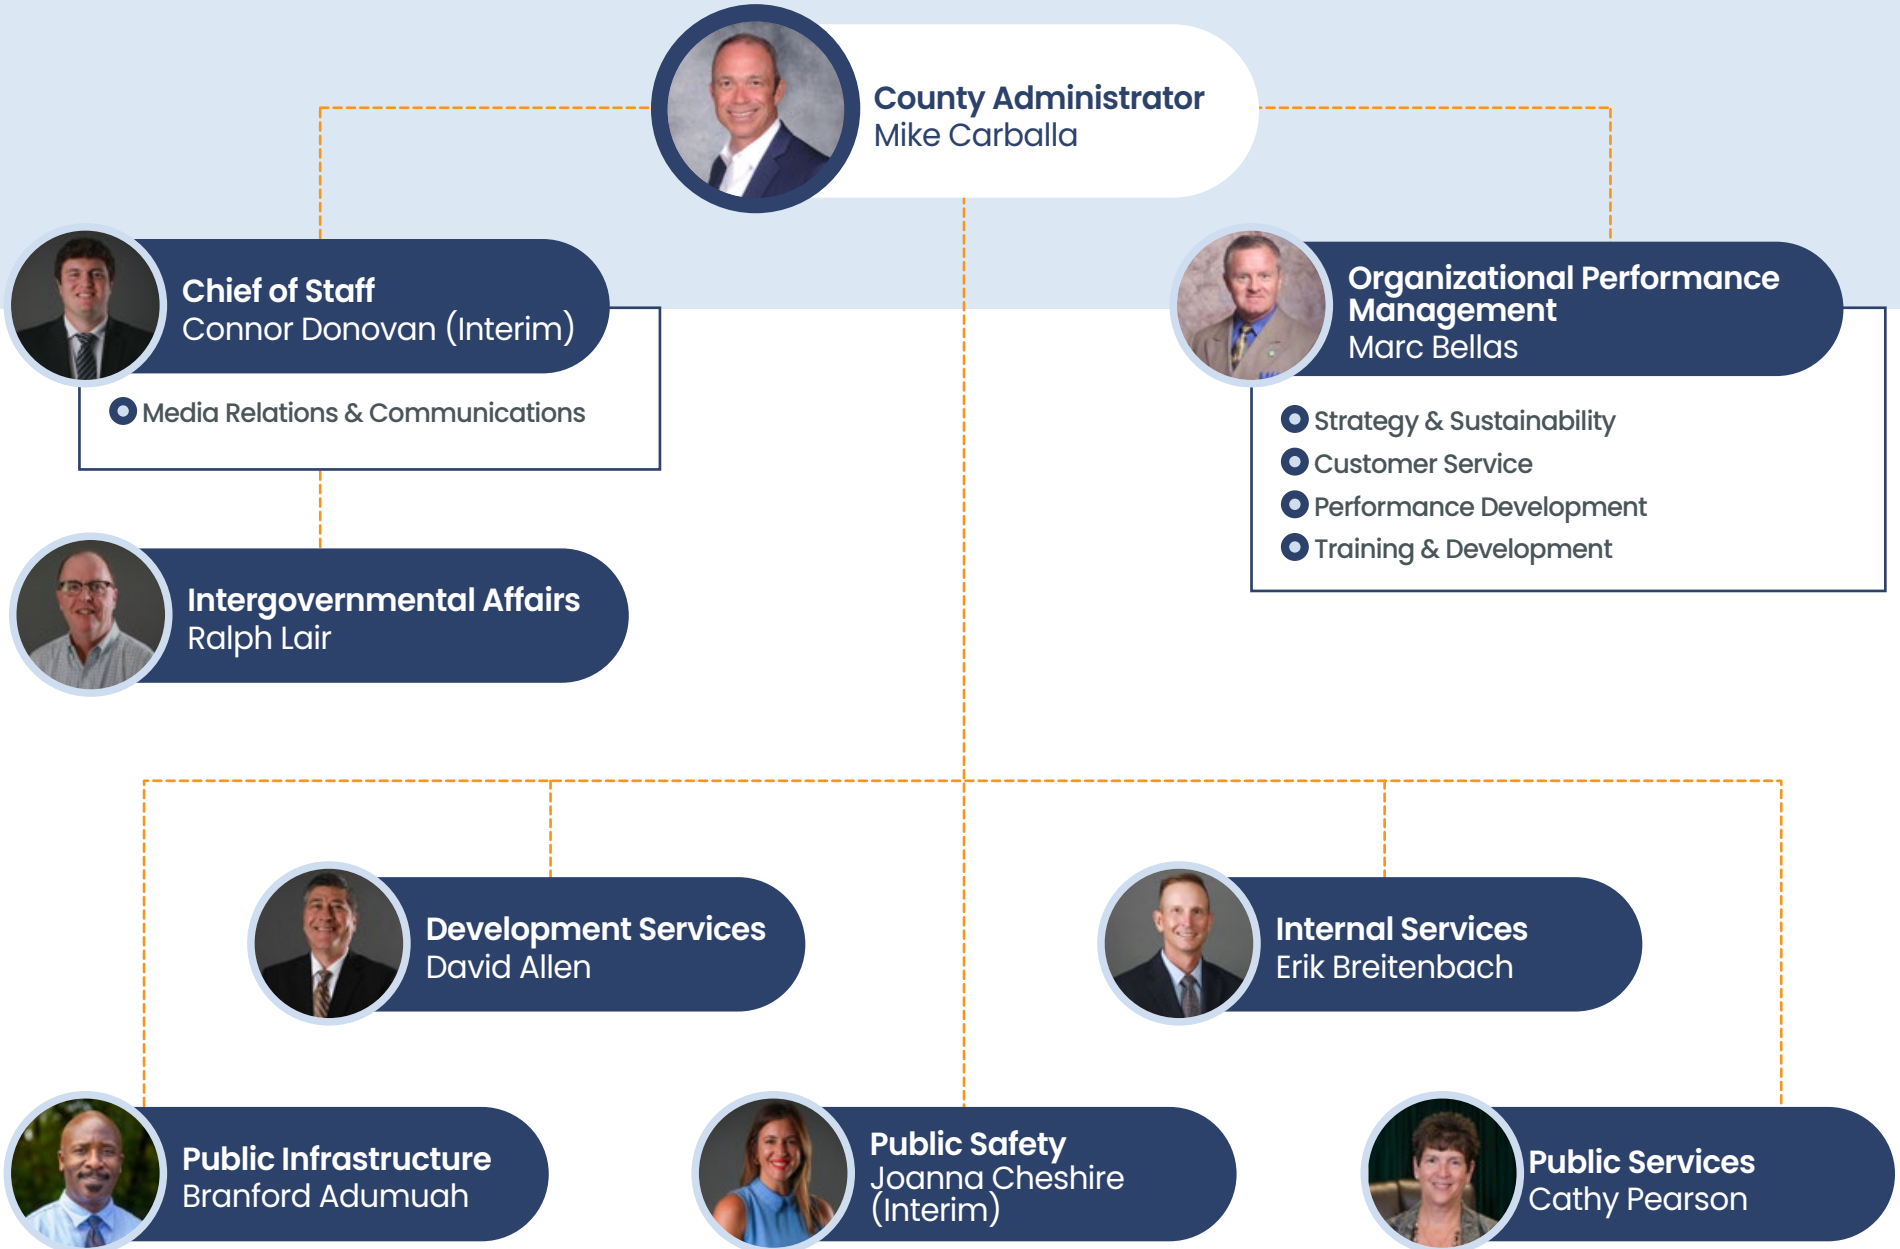

Organizational Chart

PASCO COUNTY GOVERNMENT

BOARD OF COUNTY COMMISSIONERS

Ron Oakley
District 1

Seth Weightman
District 2

Kathryn Starkey
District 3

Lisa Yeager
District 4

Jack Mariano
District 5

Supervisor of Elections
Brian Corley

Property Appraiser
Mike Wells

Tax Collector
Mike Fasano

County Administrator
Mike Carballa

Clerk & Comptroller
Nikki Alvarez-Sowles

Sheriff
Chris Nocco

Circuit Court Judge
Shawn Crane

County Attorney
Jeffrey Steinsnyder

Development Services Branch

Internal Services Branch

Public Infrastructure Branch