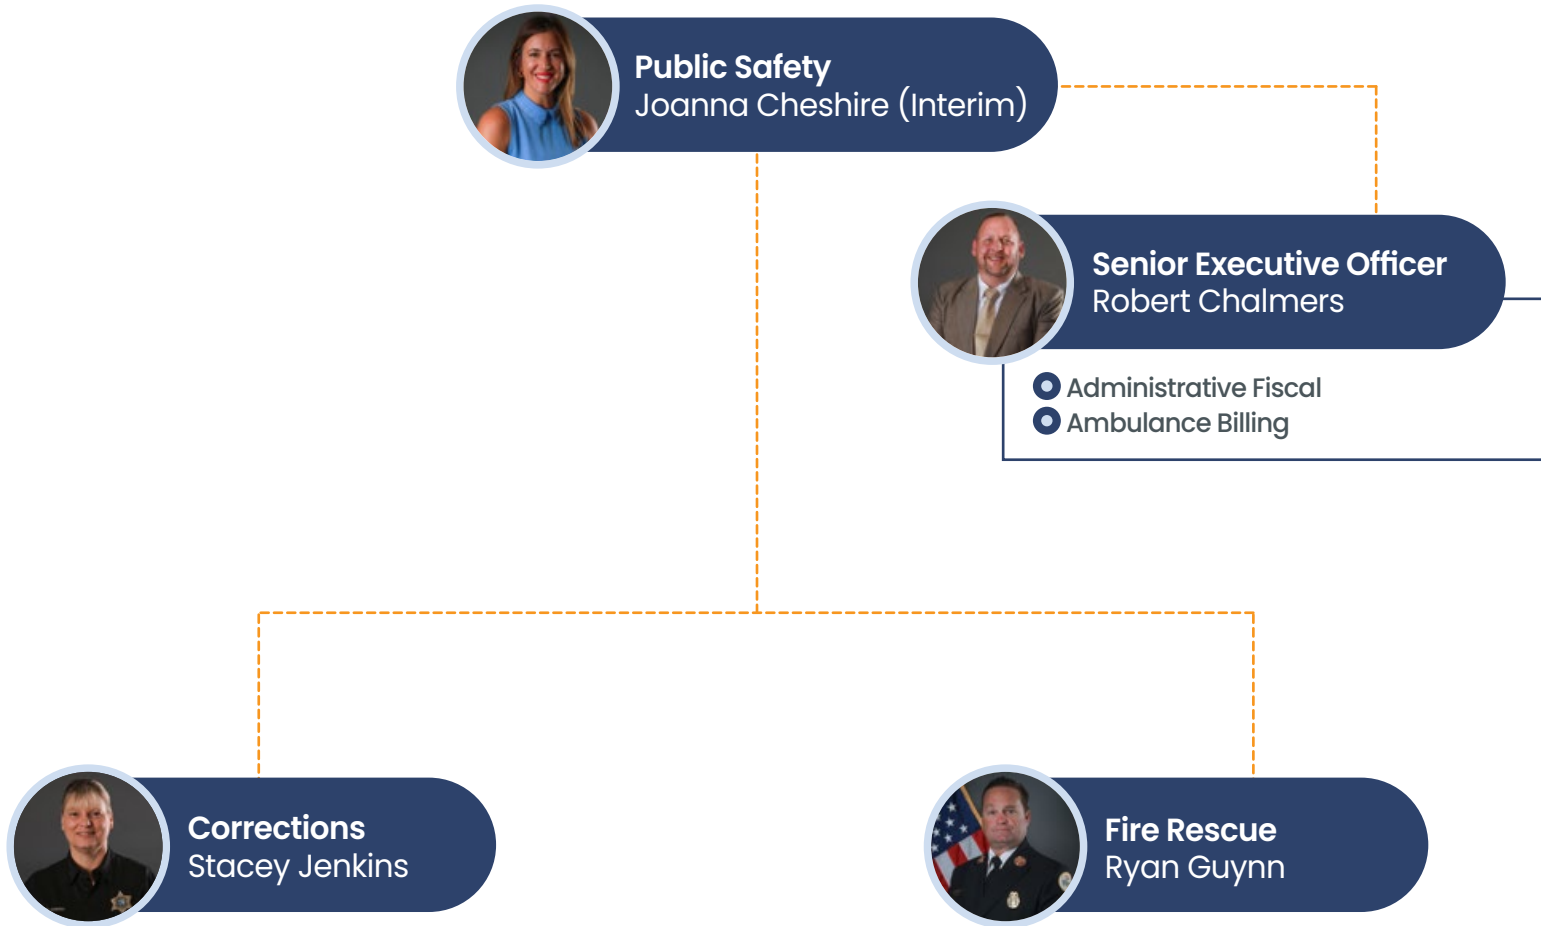

Organizational Chart

PASCO COUNTY GOVERNMENT

BOARD OF COUNTY COMMISSIONERS

Ron Oakley
District 1

Seth Weightman
District 2

Kathryn Starkey
District 3

Lisa Yeager
District 4

Jack Mariano
District 5

Supervisor of Elections
Brian Corley

Property Appraiser
Mike Wells

Tax Collector
Mike Fasano

County Administrator
Mike Carballa

Clerk & Comptroller
Nikki Alvarez-Sowles

Sheriff
Chris Nocco

Circuit Court Judge
Shawn Crane

County Attorney
Jeffrey Steinsnyder

Development Services Branch

Internal Services Branch

Public Infrastructure Branch