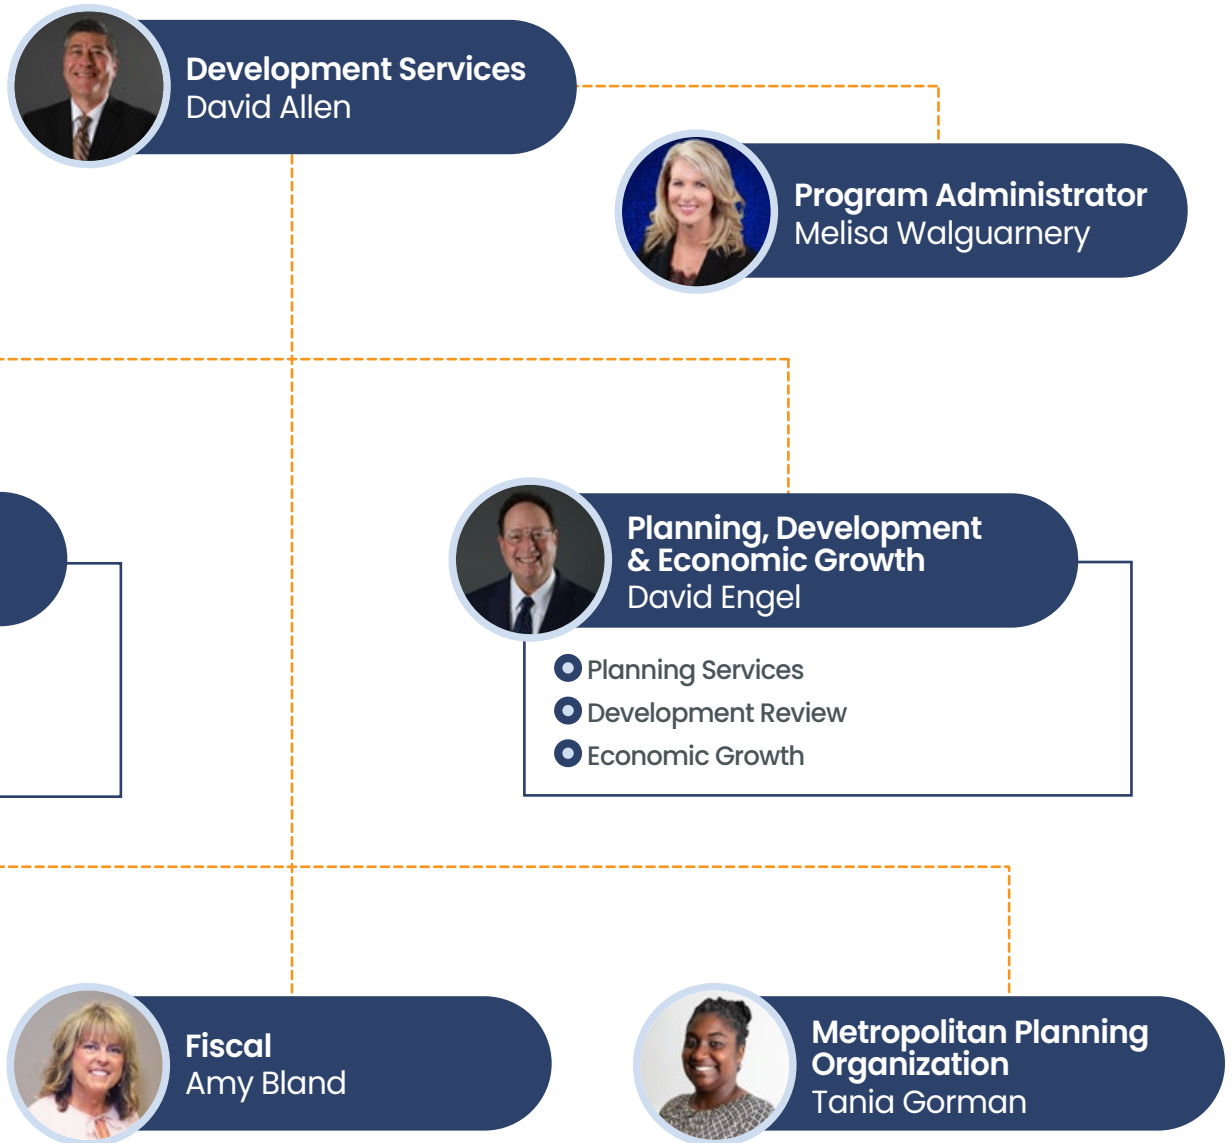

Organizational Chart

PASCO COUNTY GOVERNMENT

BOARD OF COUNTY COMMISSIONERS

Ron Oakley
District 1

Seth Weightman
District 2

Kathryn Starkey
District 3

Lisa Yeager
District 4

Jack Mariano
District 5

Supervisor of Elections
Brian Corley

Property Appraiser
Mike Wells

Tax Collector
Mike Fasano

County Administrator
Mike Carballa

Clerk & Comptroller
Nikki Alvarez-Sowles

Sheriff
Chris Nocco

Circuit Court Judge
Shawn Crane

County Attorney
Jeffrey Steinsnyder

Development Services Branch

Internal Services Branch

Public Infrastructure Branch