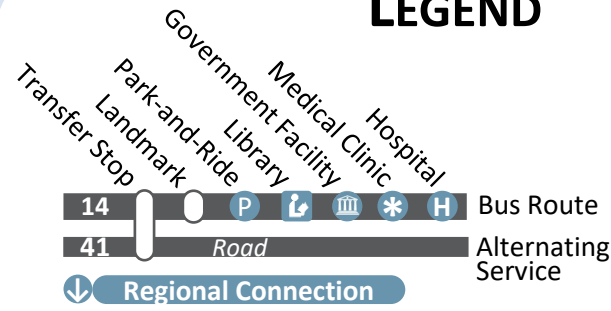

LEGEND

**Intermittent service, please check schedule for times.*

Selected landmarks along routes are shown for reference only, there are many additional stops located in-between the stops and points shown.

Map is for informational purposes only and is not to scale.

CROSS BAYOU / MAIN ST

MAP GUIDE

- BP – Bayonet Point
- CB – Cross Bayou
- CP – Chelsea Place
- DC – Dade City Downtown
- East Pasco Gov't Center,
- Hugh Embry Library,
- Dade City City Hall,
- EB – Emerald Blvd Transfer
- GV – Gulf View Square
- MT – Medical Center of Trinity
- H – Medical Center of Trinity
- PC – PHSC Campus
- PR – Park & Ride
- P – Park & Ride
- SD – Sponge Docks
- SH – Spring Hill
- H – Bayfront Health Spring Hill
- TL – Trilby/Lacoochee
- TS – Tarpon Springs
- UP – Universal Plaza
- ZH – Zephyrhills Downtown
- Zephyrhills City Hall,
- Zephyrhills Library,