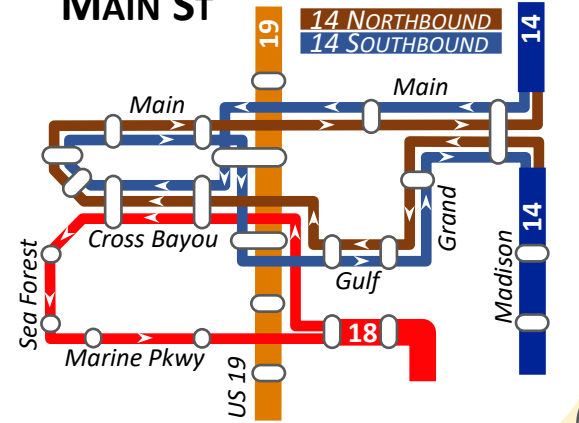

LEGEND

**Intermittent service, please check schedule for times.*

Selected landmarks along routes are shown for reference only, there are many additional stops located in-between the stops and points shown.

Map is for informational purposes only and is not to scale.

CROSS BAYOU / MAIN ST

MAP GUIDE

- BP – Bayonet Point
- CB – Cross Bayou
- CP – Chelsea Place
- DC – Dade City Downtown
- East Pasco Gov't Center,
- Hugh Embry Library,
- Dade City City Hall,
- EB – Emerald Blvd Transfer
- GV – Gulf View Square
- MT – Medical Center of Trinity
- H – Medical Center of Trinity
- PC – PHSC Campus
- PR – Park & Ride
- P – Park & Ride
- SD – Sponge Docks
- SH – Spring Hill
- H – Bayfront Health Spring Hill
- TL – Trilby/Lacoochee
- TS – Tarpon Springs
- UP – Universal Plaza
- ZH – Zephyrhills Downtown
- Zephyrhills City Hall,
- Zephyrhills Library,