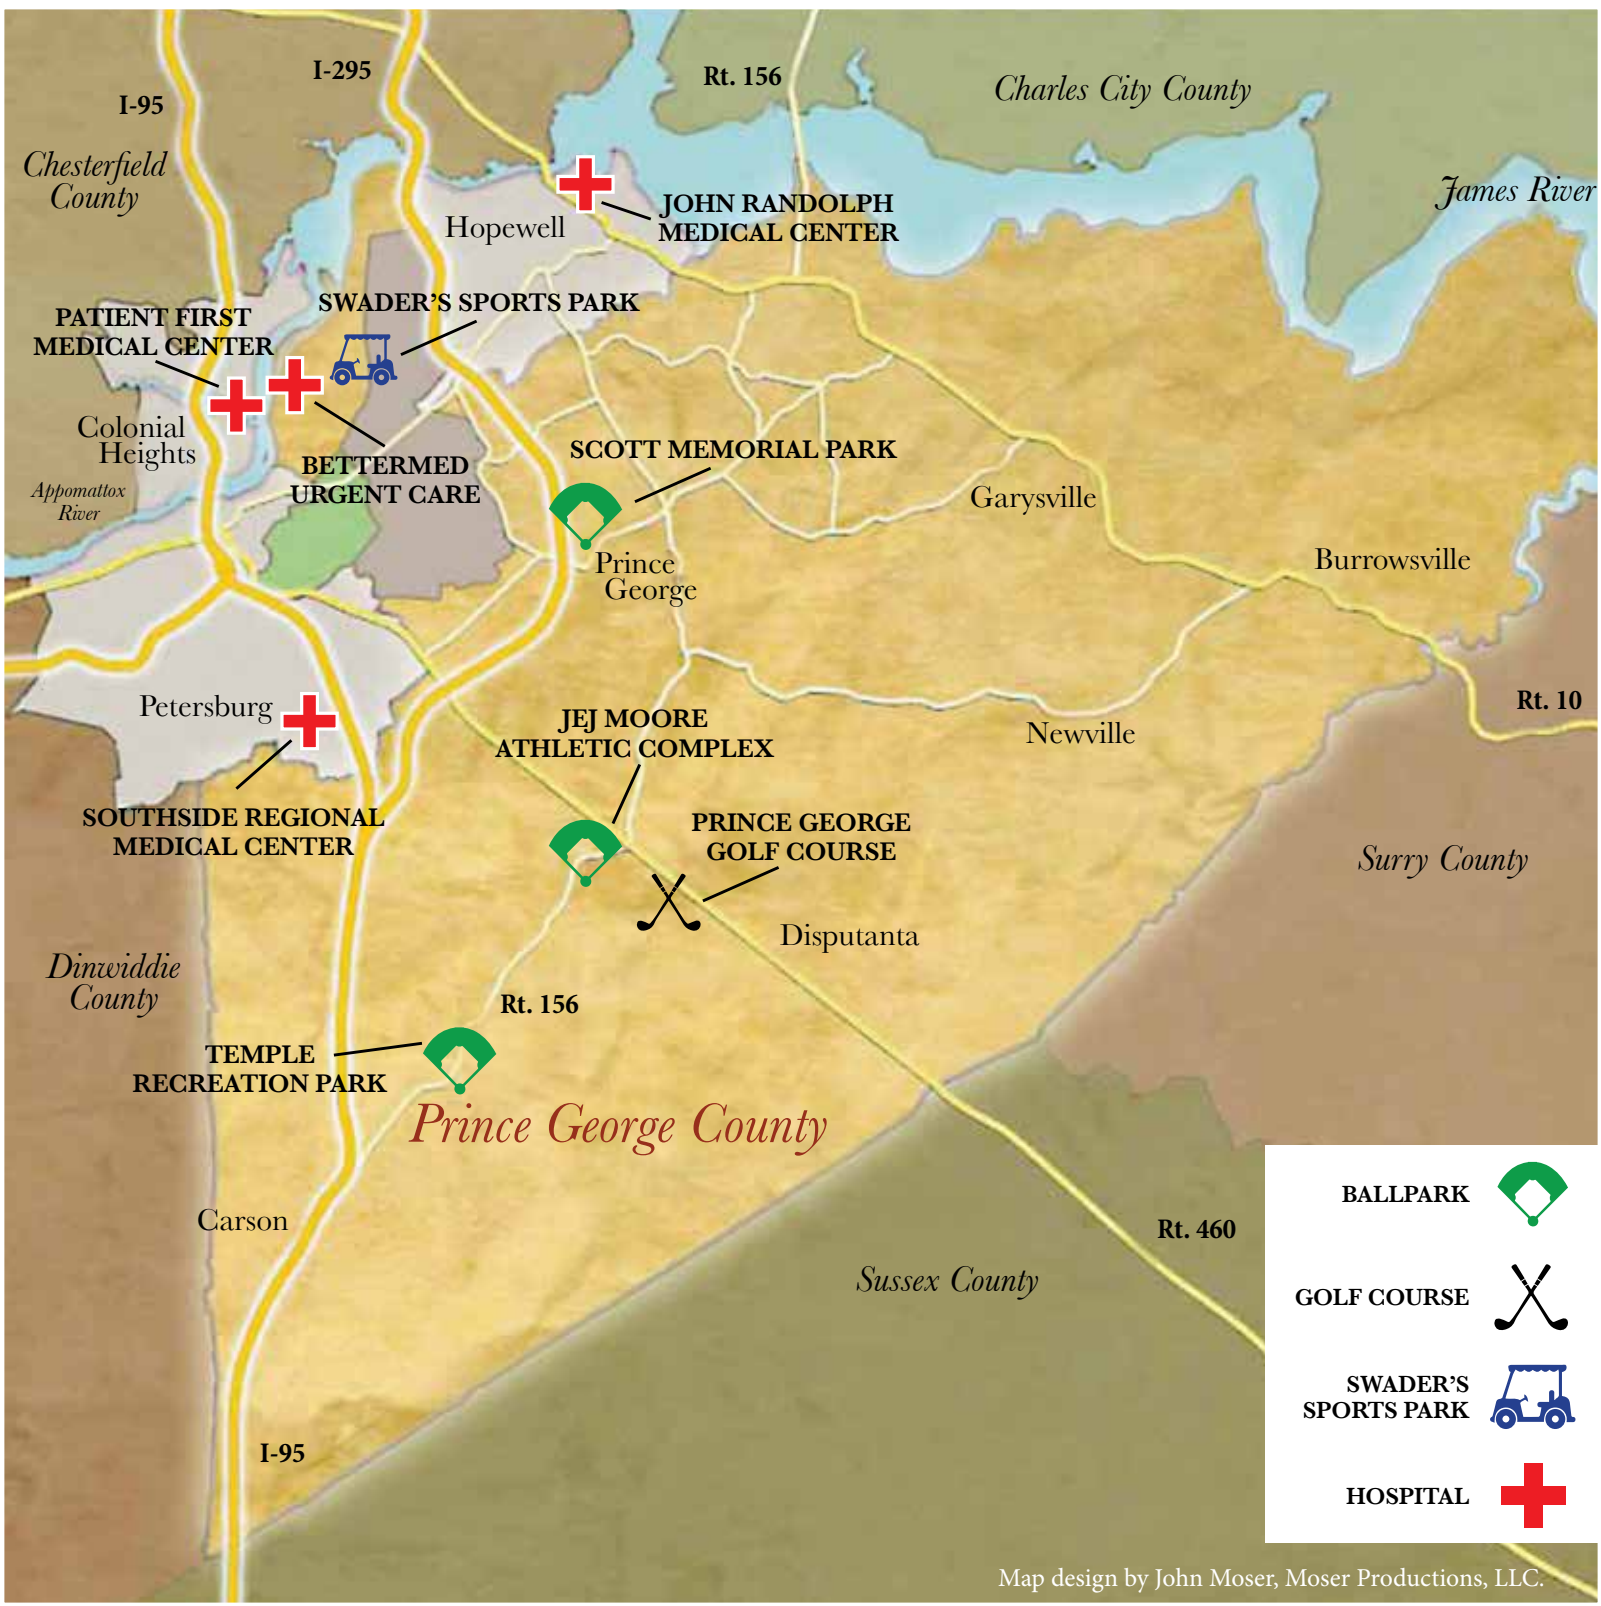

Map design by John Moser, Moser Productions, LLC.

Prince George County Parks and Recreation Department provides the following services:

- Youth sports leagues – ages 4 through 15 | Adult sports leagues
- Summer playground day camps | Discount tickets to theme parks | Adult exercise and dance classes
- Special activities, such as Christmas and Easter events | Special interest classes | Senior citizen trips and activities
- Member only fitness center with cardio and weight equipment | Special interest and sight-seeing trips

Prince George County Administration
6602 Courts Dr., 3rd Floor, Prince George, VA 23875
804-722-8600 | econdev@princegeorgecountyva.gov

www.princegeorgecountyva.gov

A Valuable Resource Featuring
Prince George County's Local Outdoor Recreational Venues & Events