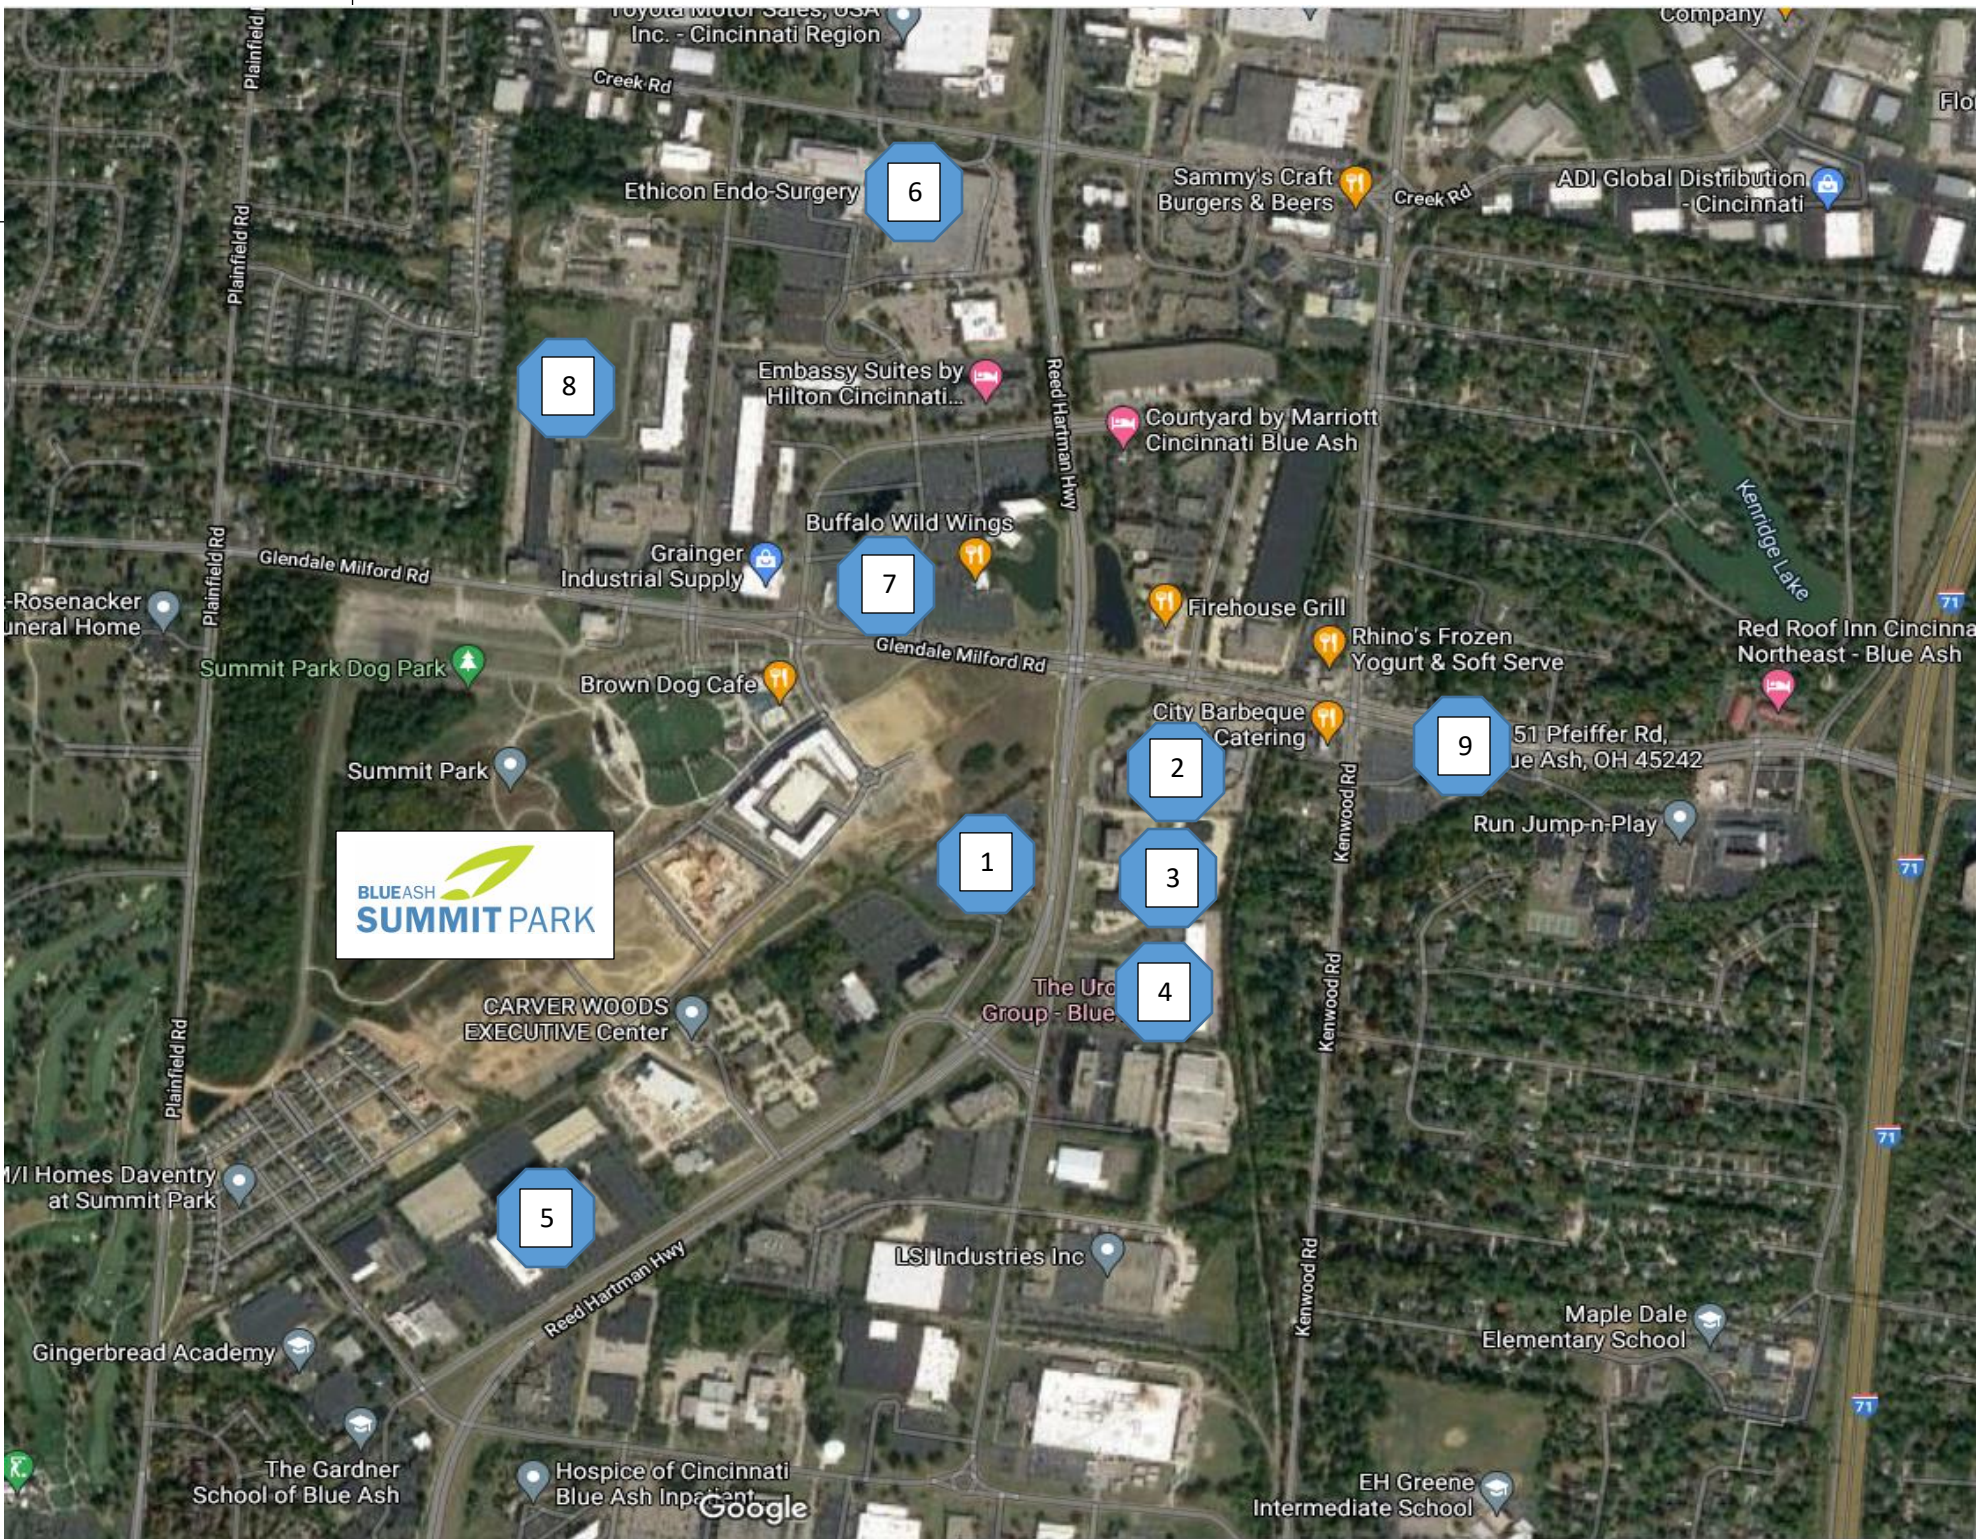

**Thanks to our Blue Ash business partners, FREE PARKING is available in the locations marked in blue!**

1. Belcan  
10200 Anderson Way
2. Blue Ash Office Center  
10250 Alliance
3. Pfeiffer Place  
10260-10300 Alliance
4. Vora Innovative Center  
10290 Alliance
5. The Landings 1 & 2  
(Parking garages are not available)  
9997 & 9987 Carver Road
6. Ethicon  
4545 Creek Road
7. Lake Forest Place &  
Westlake Center  
4445-4555 Lake Forest Dr.
8. Blue Ash Business Place  
4340-4398 Glendale-Milford Rd.
9. Pfeiffer Woods  
5151 Pfeiffer