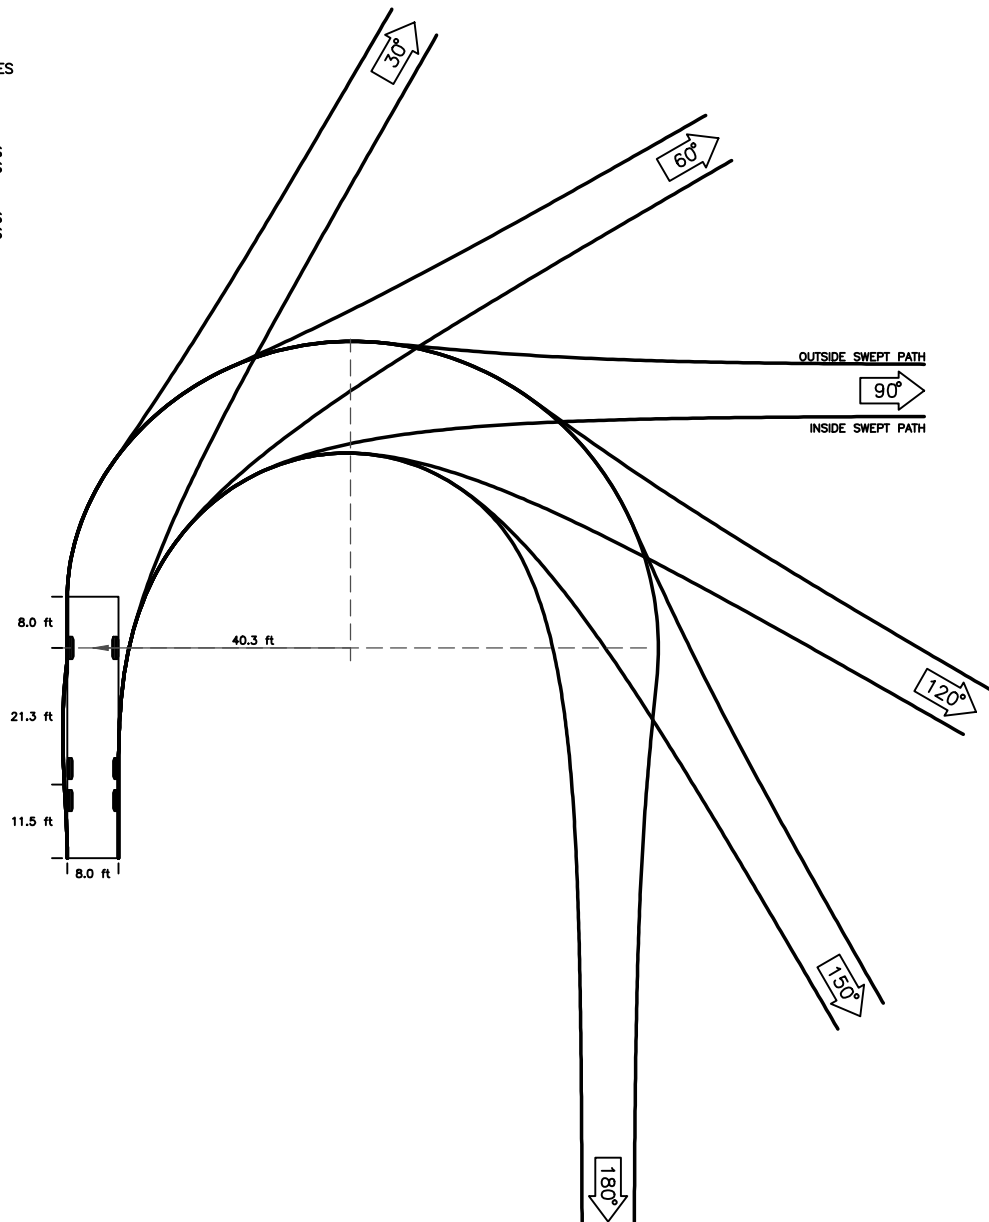

DIMENSIONS

VEHICLE LENGTH	40.83 FEET
BODY FRONT	8.00 FEET
WHEELBASE	21.33 FEET
VEHICLE WIDTH	8.00 FEET
STEERING LOCK ANGLE	32.00 DEGREES
MIN. CENTERLINE TURNING RADIUS	40.25 FEET
FRONT AXLE	
TRACK	8.00 FEET
TIRE DIAMETER	42.00 INCHES
TIRE WIDTH	12.00 INCHES
REAR AXLE	
TRACK	8.00 FEET
TIRE DIAMETER	40.00 INCHES
TIRE WIDTH	10.00 INCHES
AXLE SPACING	5.00 FEET

ELKO FIRE TRUCK
40.3' TURNING RADIUS