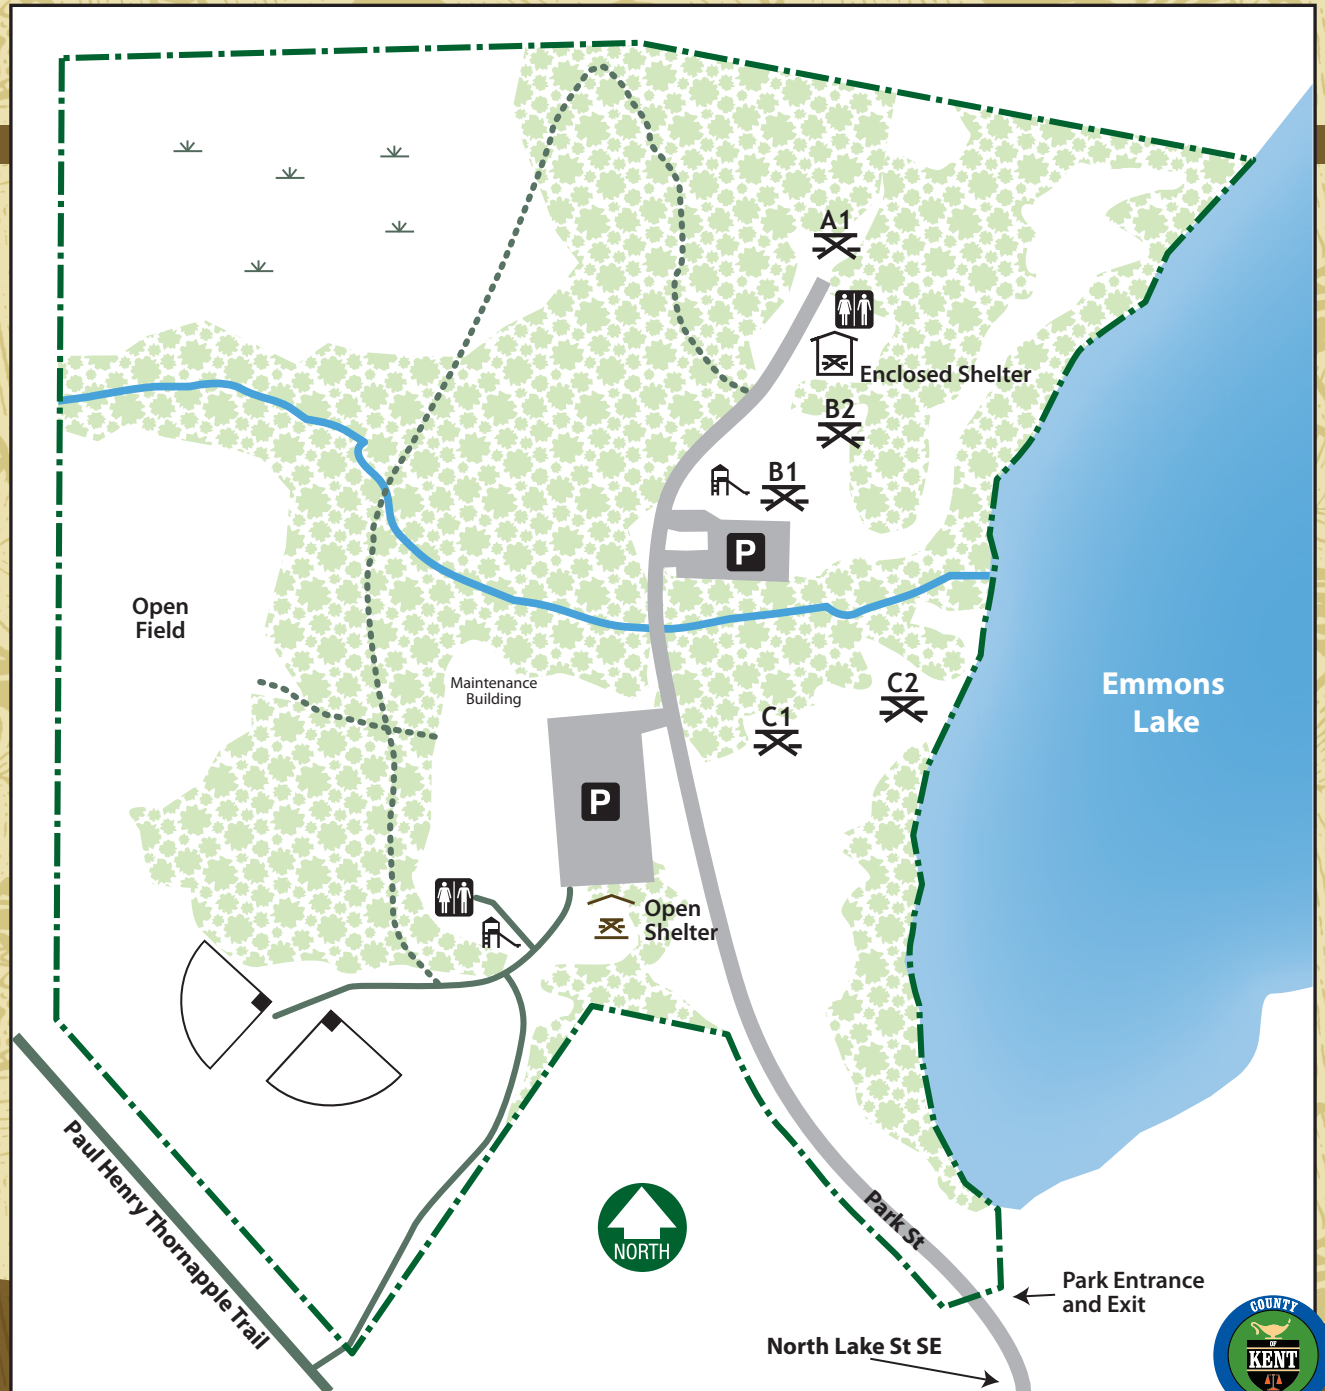

Caledonia Lakeside Park

370 North Lake Street, Caledonia, MI 49316

MAP KEY

- | | |
|------------------|-----------------|
| Parking | Wooded Area |
| Restrooms | Wetland |
| Enclosed Shelter | Creek |
| Open Shelter | Playground |
| Picnic Area | Ball Diamond |
| TRAILS | |
| Paved | Natural Surface |

For information or to reserve a shelter or picnic area, please call:
(616) 632-PARK (7275)