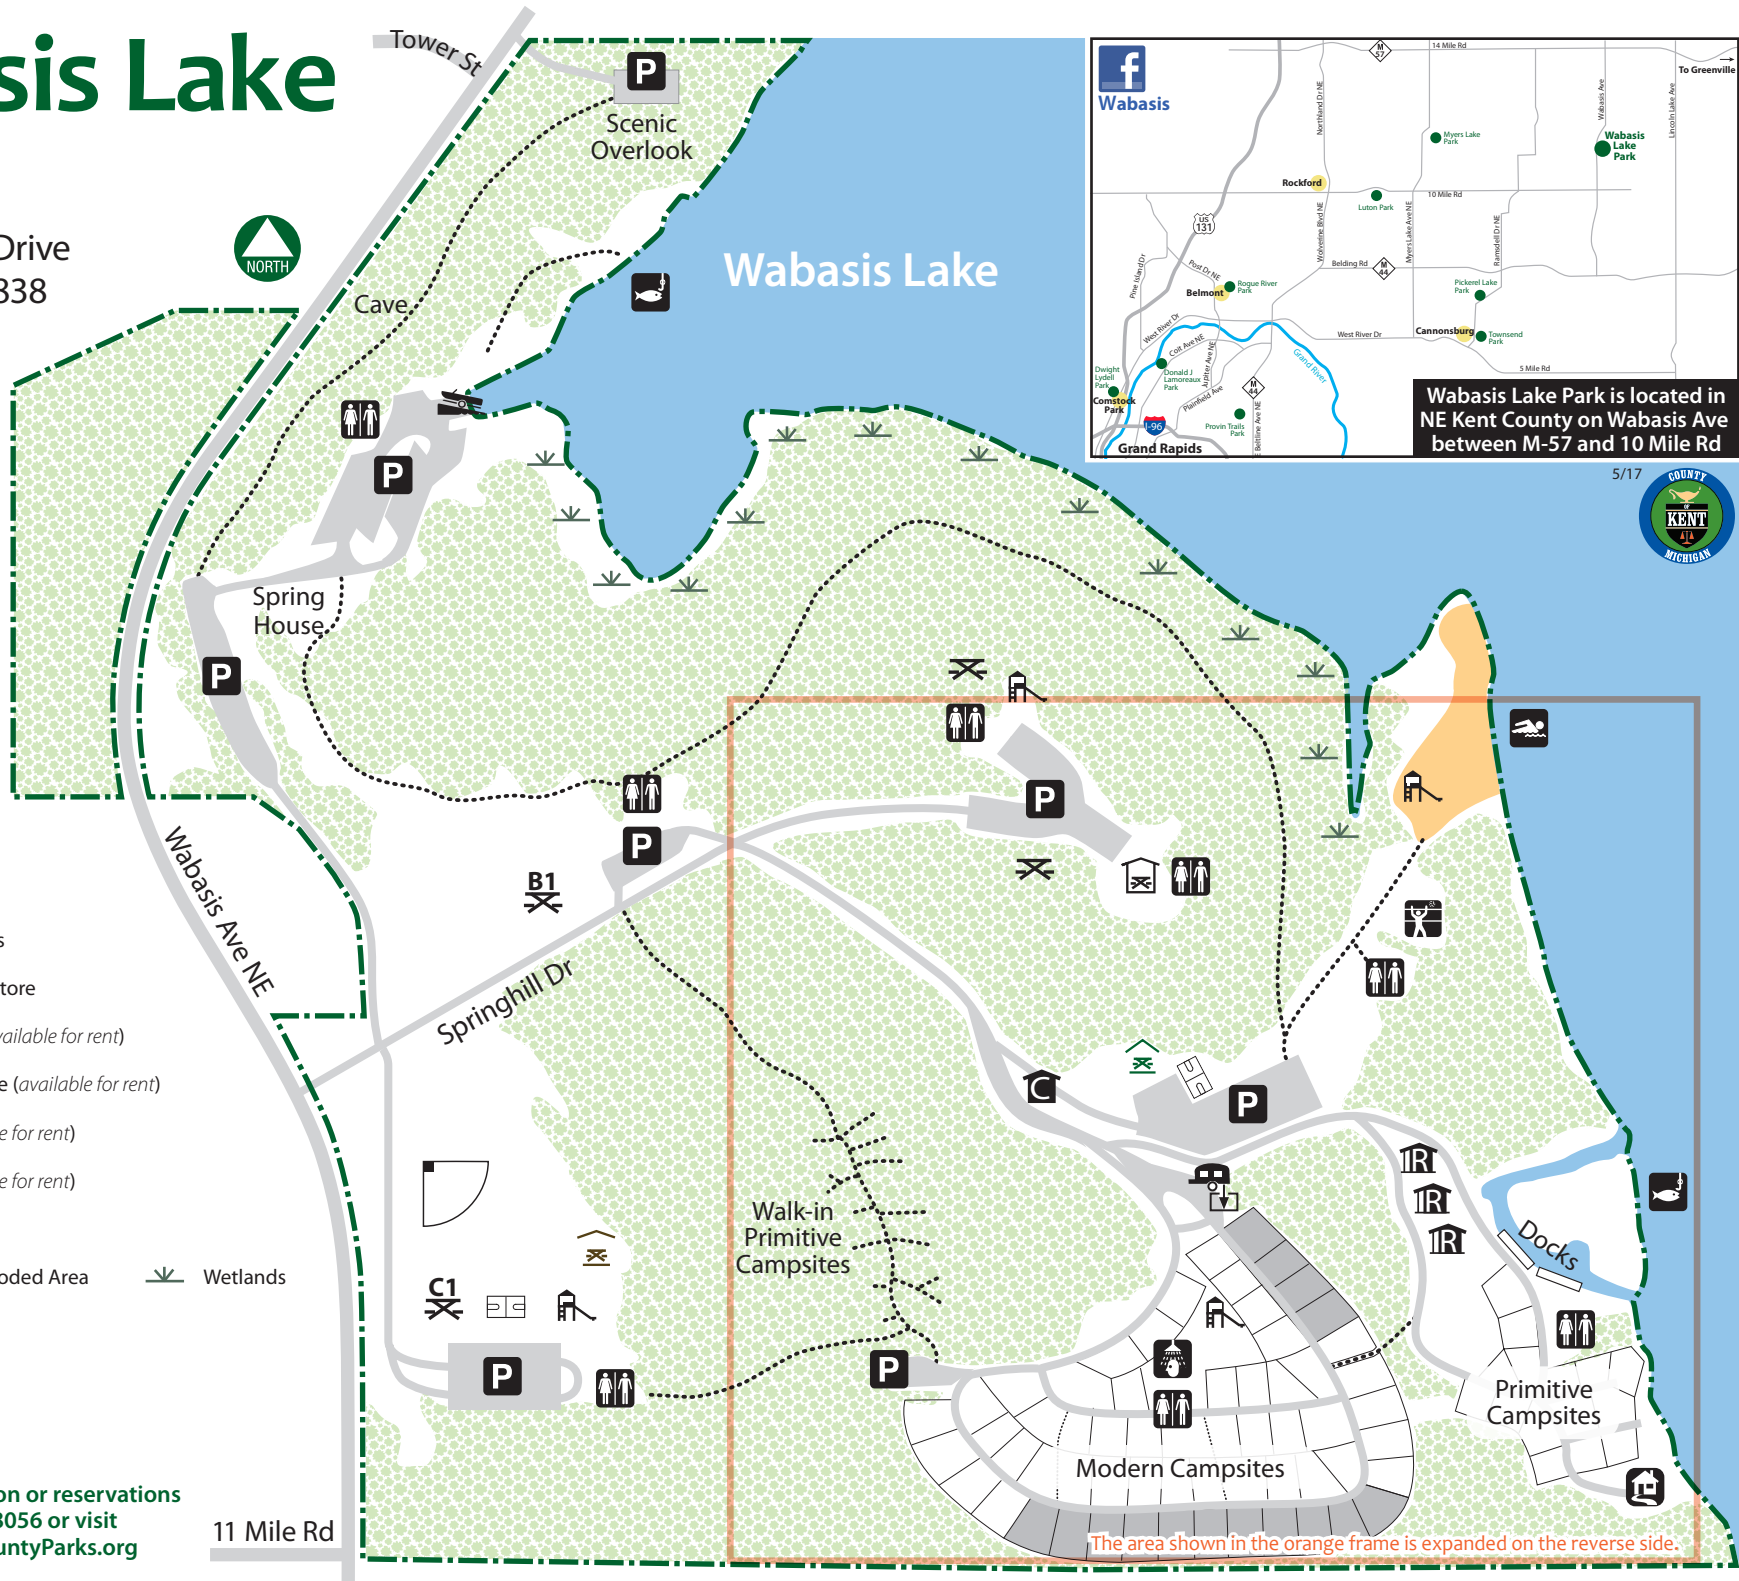

Wabasis Lake Park

11220 Springhill Drive
Greenville MI 48838

MAP KEY

- Parking
- Restrooms
- Swim Area
- Volleyball Court(s)
- Boat Launch
- Fishing Area
- Playground
- Ball Diamond
- Basketball Court
- Rental Cabin
- Rental Cottage
- Campground Showers
- Campground Office/Store
- Picnic Area (B1 & C1 available for rent)
- Enclosed Shelterhouse (available for rent)
- Open Shelter (available for rent)
- Open Shelter (available for rent)
- Trails and Pathways
- Beach
- Wooded Area
- Wetlands

Wabasis Lake Park is located in NE Kent County on Wabasis Ave between M-57 and 10 Mile Rd

5/17

For information or reservations call 616-691-8056 or visit www.KentCountyParks.org

The area shown in the orange frame is expanded on the reverse side.