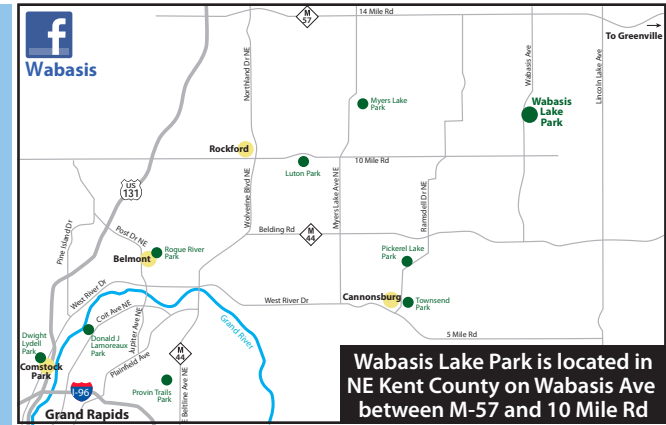

Wabasis Lake Park

11220 Springhill Drive
Greenville MI 48838

MAP KEY

- Parking
- Restrooms
- Swim Area
- Volleyball Court(s)
- Boat Launch
- Fishing Area
- Playground
- Ball Diamond
- Basketball Court
- Rental Cabin
- Rental Cottage
- Campground Showers
- Campground Office/Store
- Picnic Area (B1 & C1 available for rent)
- Enclosed Shelterhouse (available for rent)
- Open Shelter (available for rent)
- Open Shelter (available for rent)
- Trails and Pathways
- Beach
- Wooded Area
- Wetlands

Wabasis Lake Park is located in NE Kent County on Wabasis Ave between M-57 and 10 Mile Rd

5/17

For information or reservations call 616-691-8056 or visit www.KentCountyParks.org

The area shown in the orange frame is expanded on the reverse side.