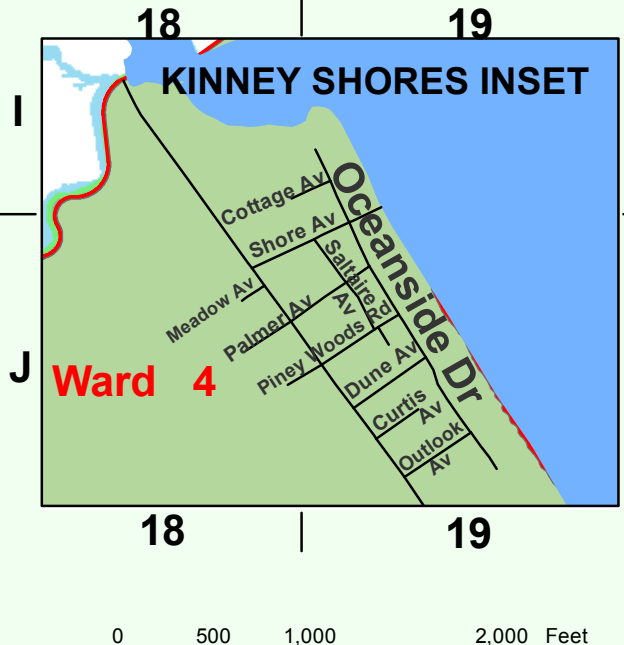

WARD

- 1
- 2
- 3
- 4
- 5
- 6
- 7

Street Index

Joe Cooper, May 2014