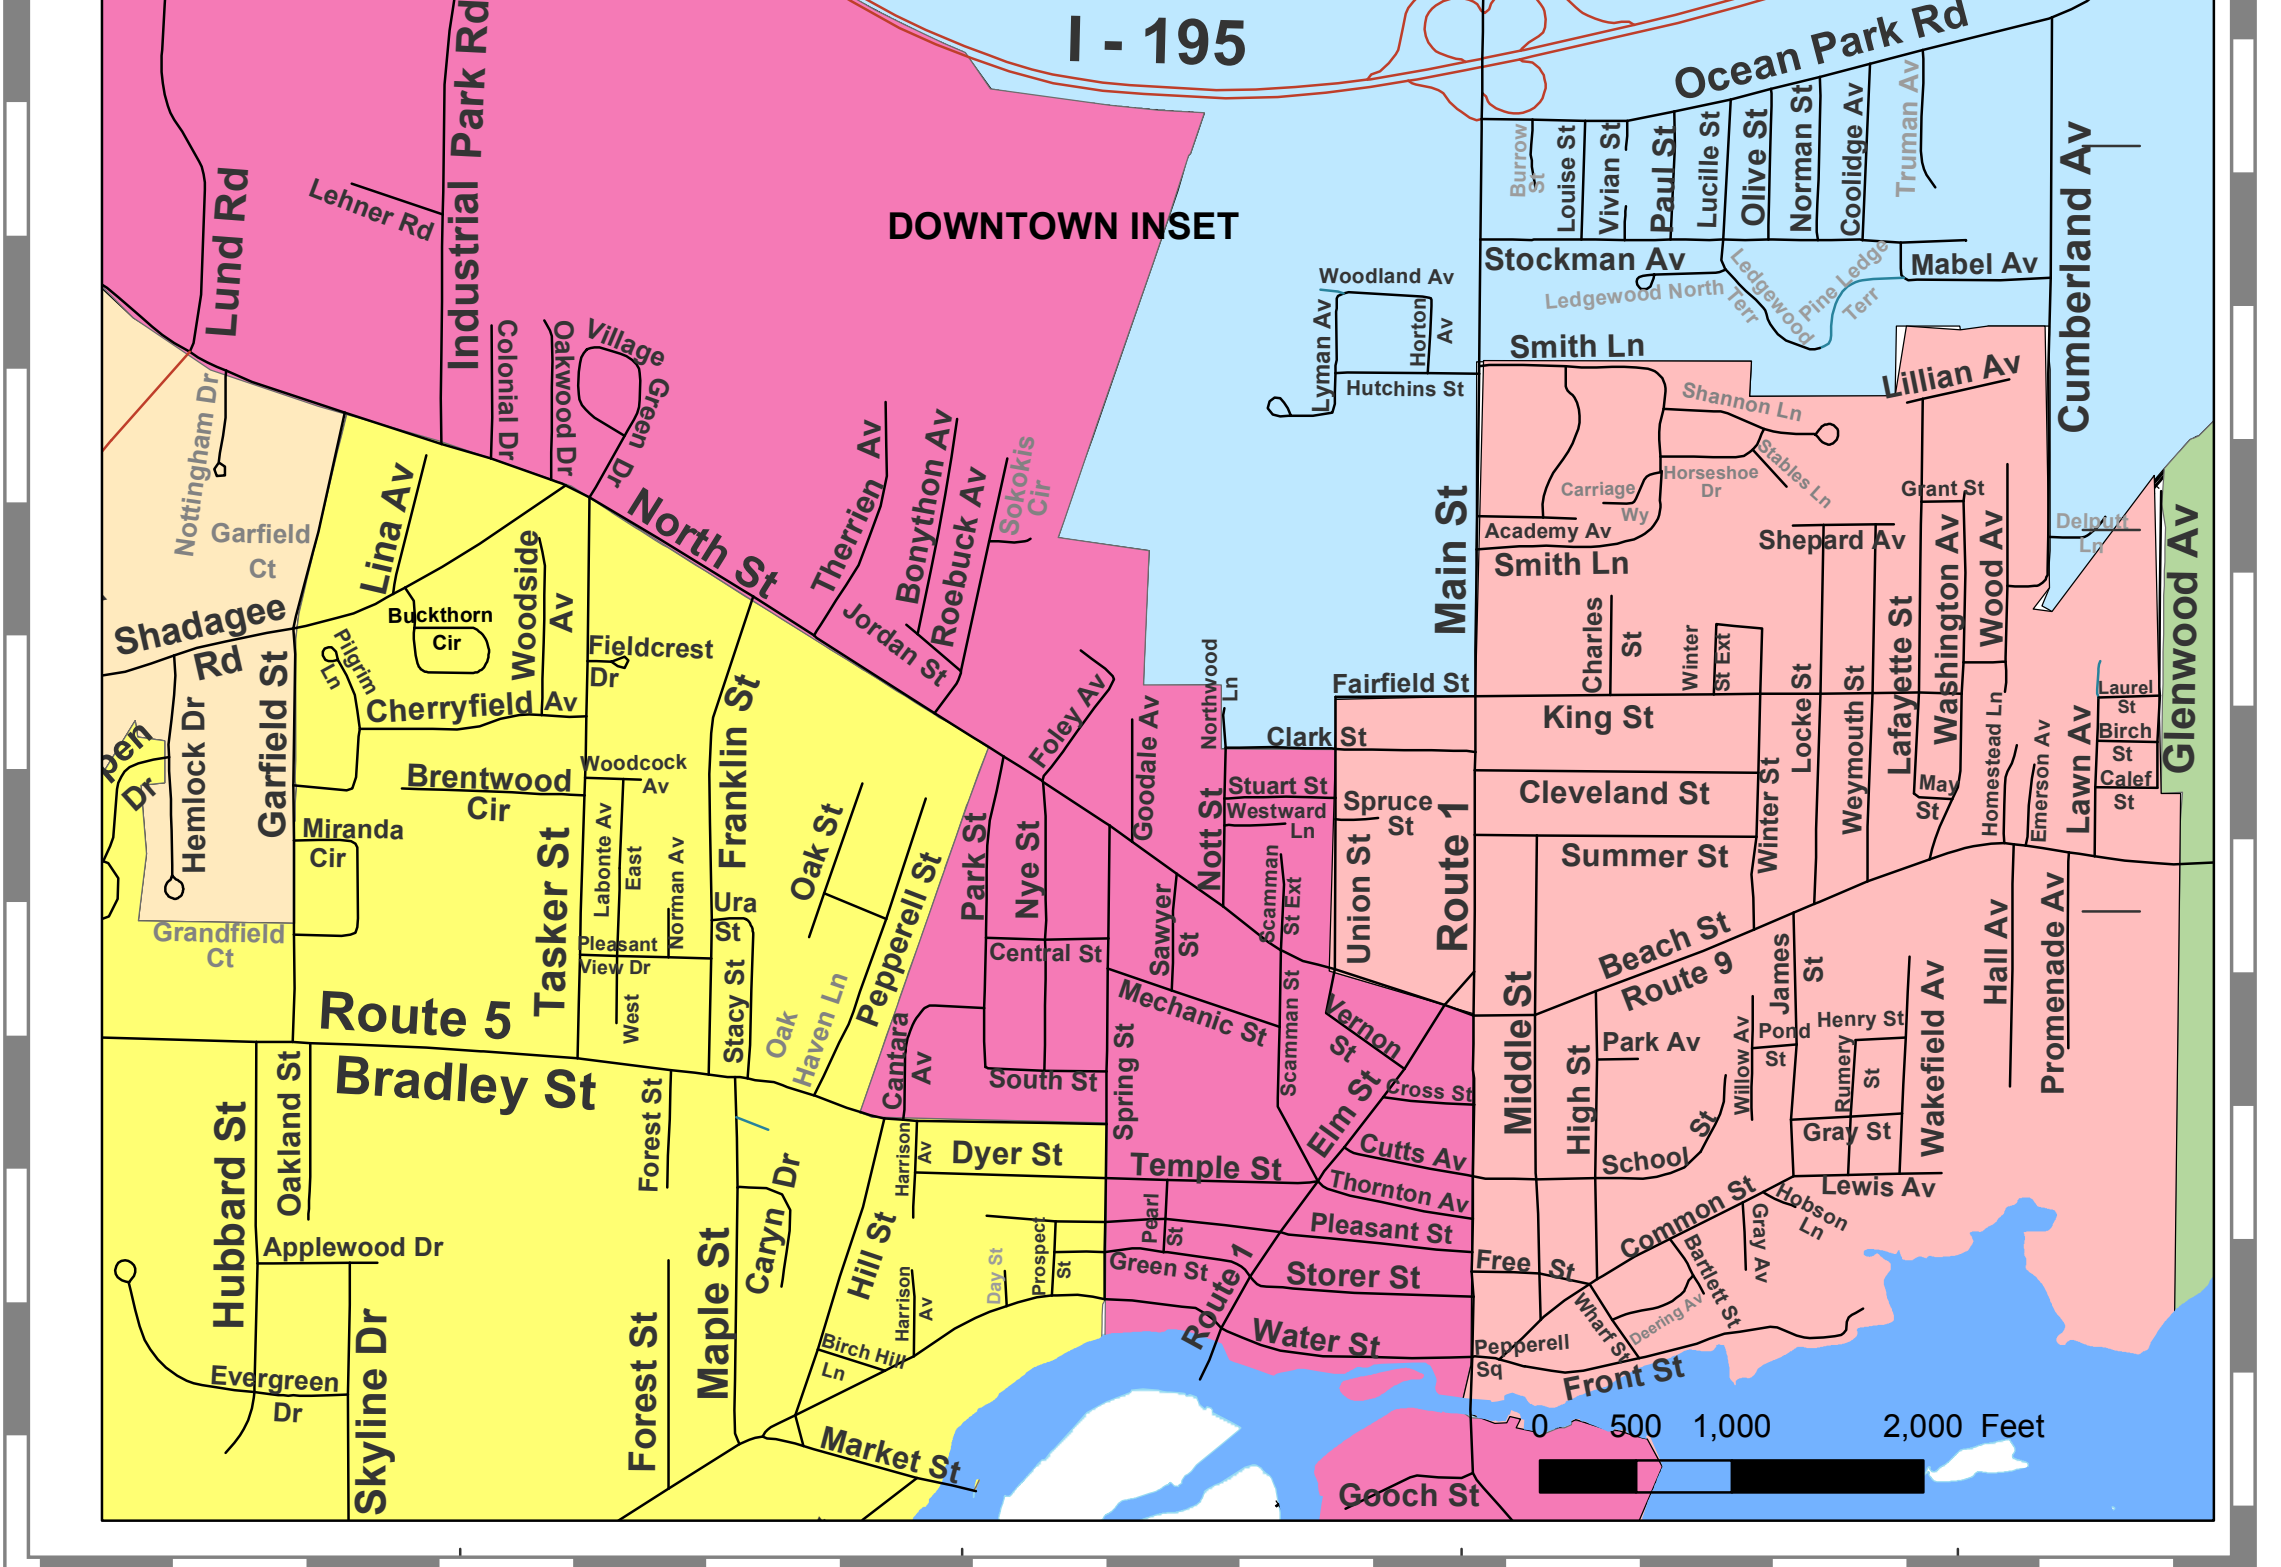

2015 City of Saco Ward Map

Legend

Streets 3/2013

- Local
- Paper Street
- Primary
- Private
- Secondary