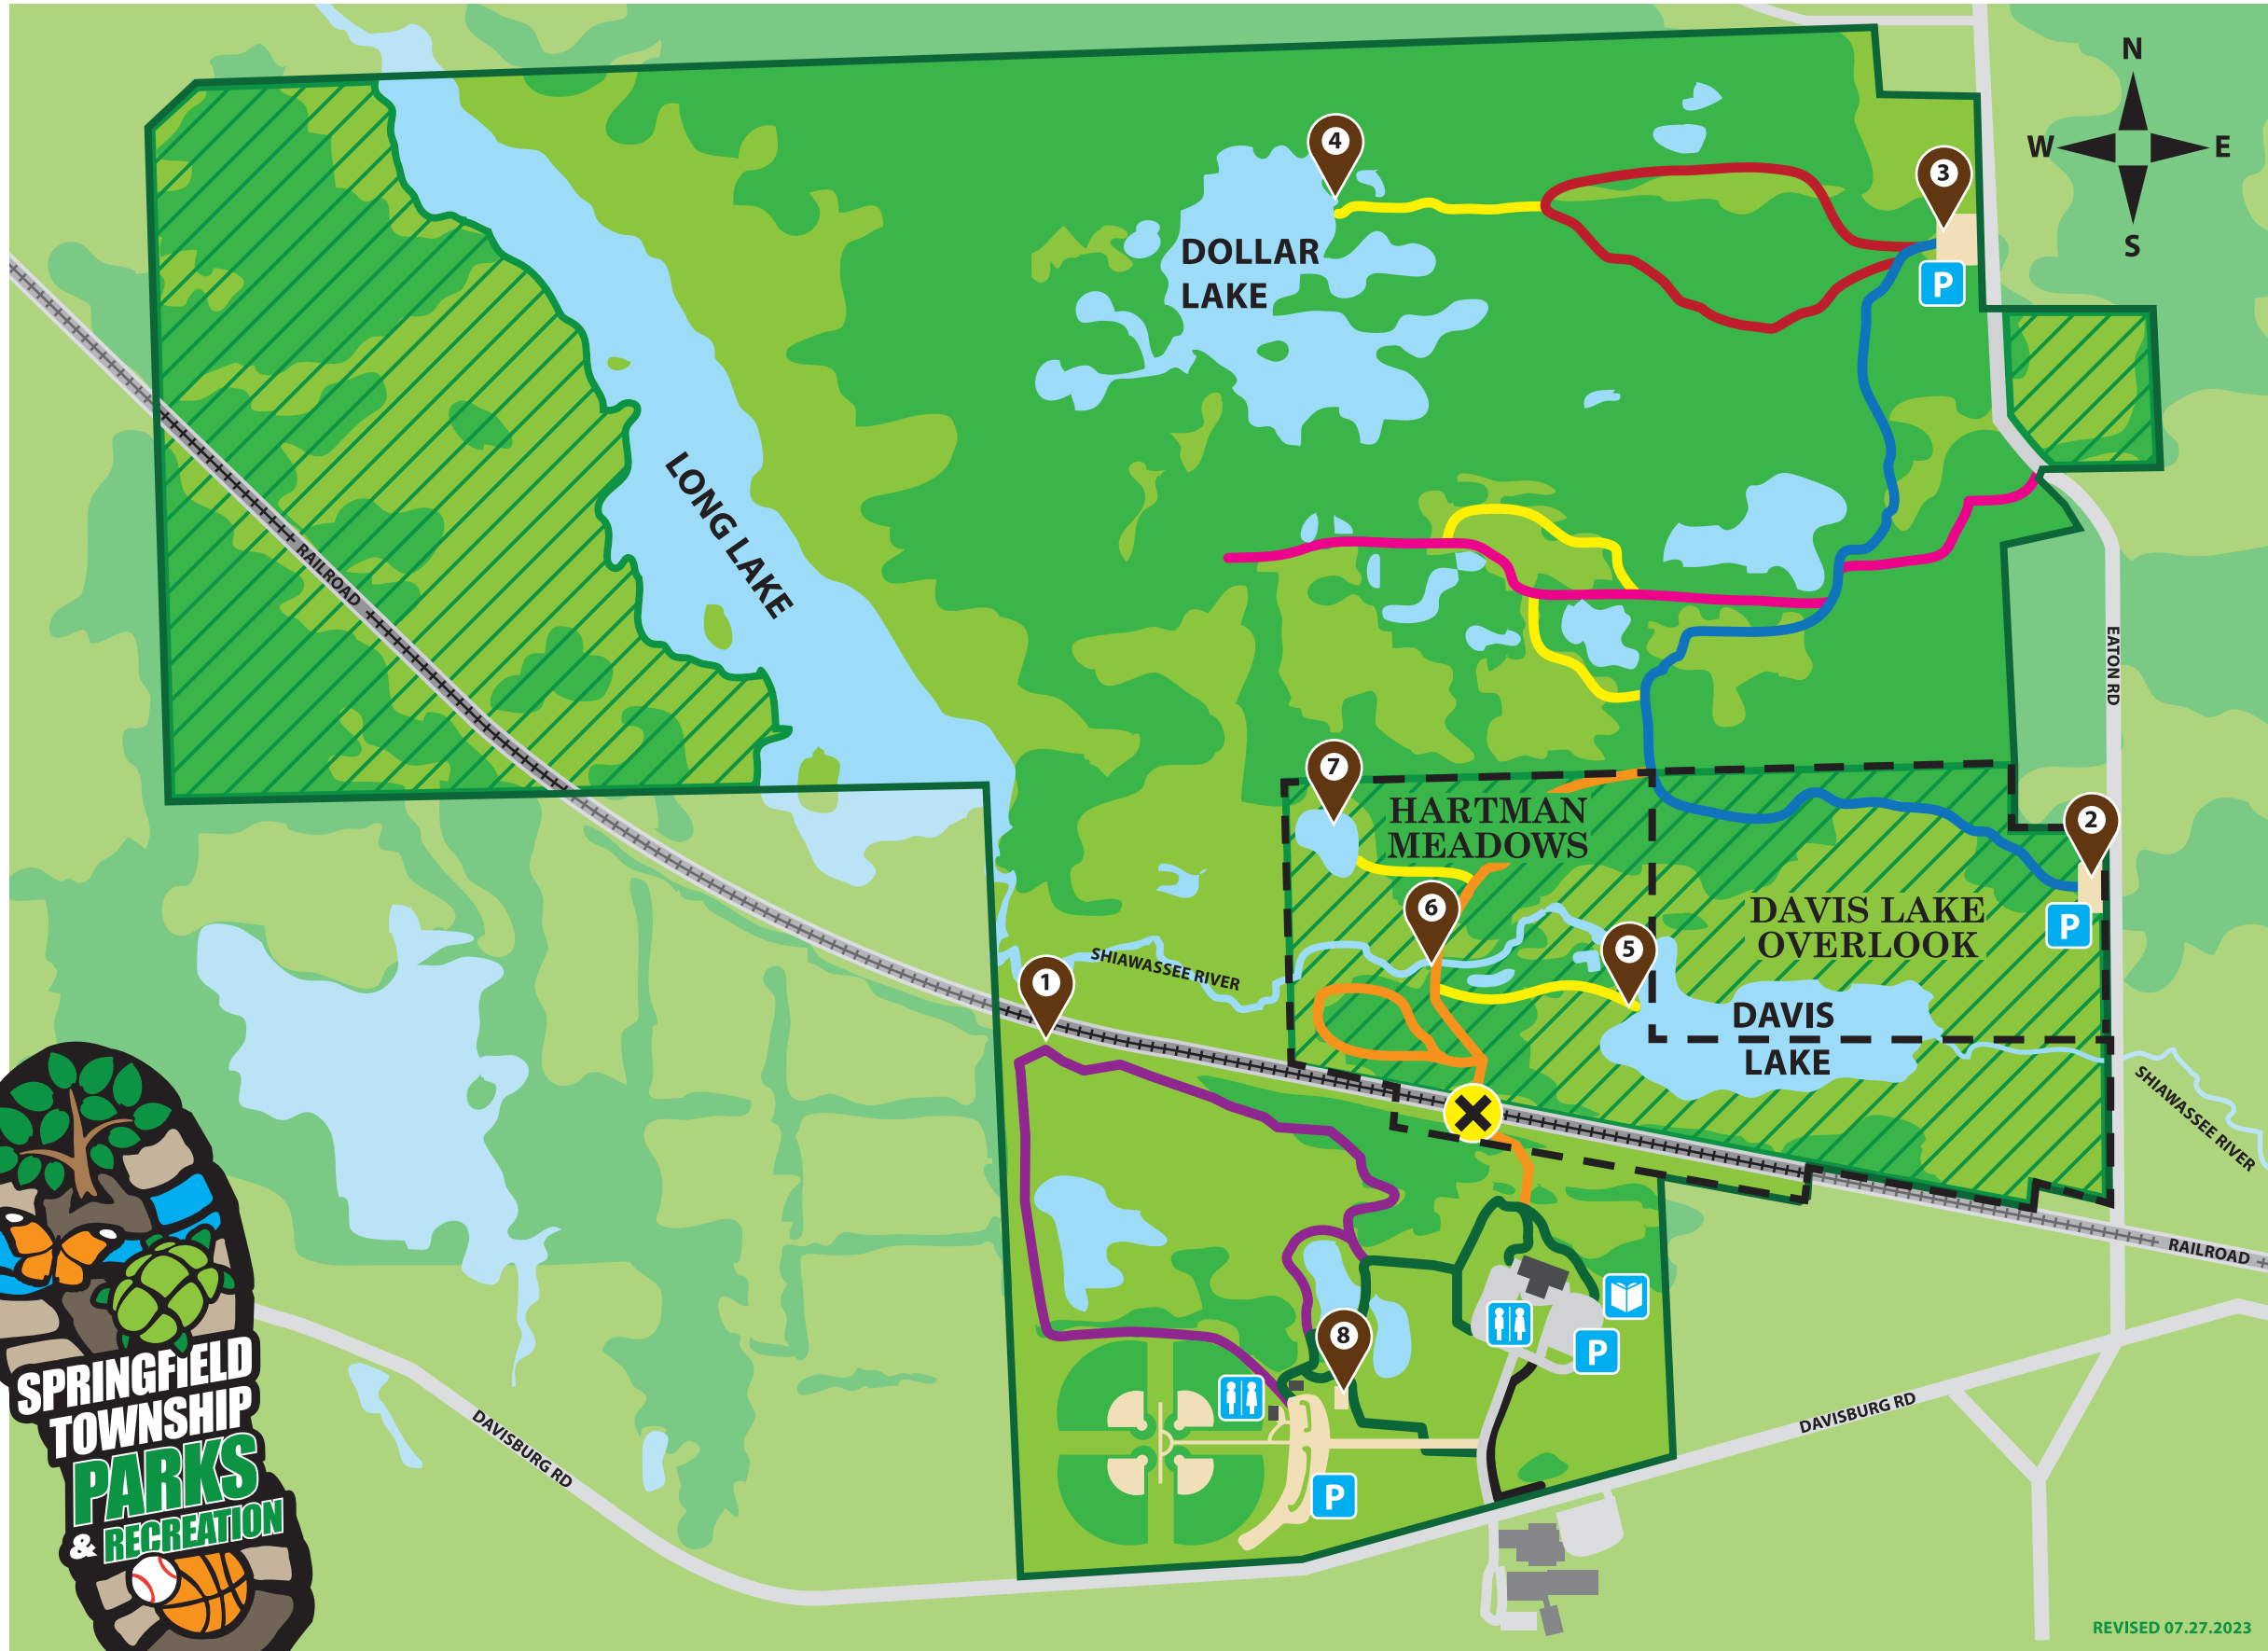

Shiawassee Basin Preserve

KEY

- TRAIL 0.6 MILES
- TRAIL 1.0 MILES
- TRAIL 0.8 MILES
- TRAIL 0.5 MILES
- CONNECTOR SPURS 0.5 MILES
- MOWED TRAIL 1.0 MILES
- CRUSHED LIMESTONE TRAIL 0.7 MILES
- PAVED TRAIL 0.2 MILES
- ROAD
- RAILROAD
- X RAILROAD CROSSING
- P PARKING
- ♿ RESTROOMS
- 📖 CIVIC CENTER / LIBRARY
- 🌳 NO HUNTING
- 1 LONG LAKE OBSERVATION DECK
- 2 DAVIS LAKE OVERLOOK PARKING LOT
- 3 NORTHERN SBP TRAILS PARKING LOT
- 4 DOLLAR LAKE OBSERVATION DECK
- 5 FISHING DOCK
- 6 PEDESTRIAN BRIDGE
- 7 KETTLE LAKE
- 8 PLAYGROUND

**Step This Way.
Live. Learn. Play.**

REVISED 07.27.2023