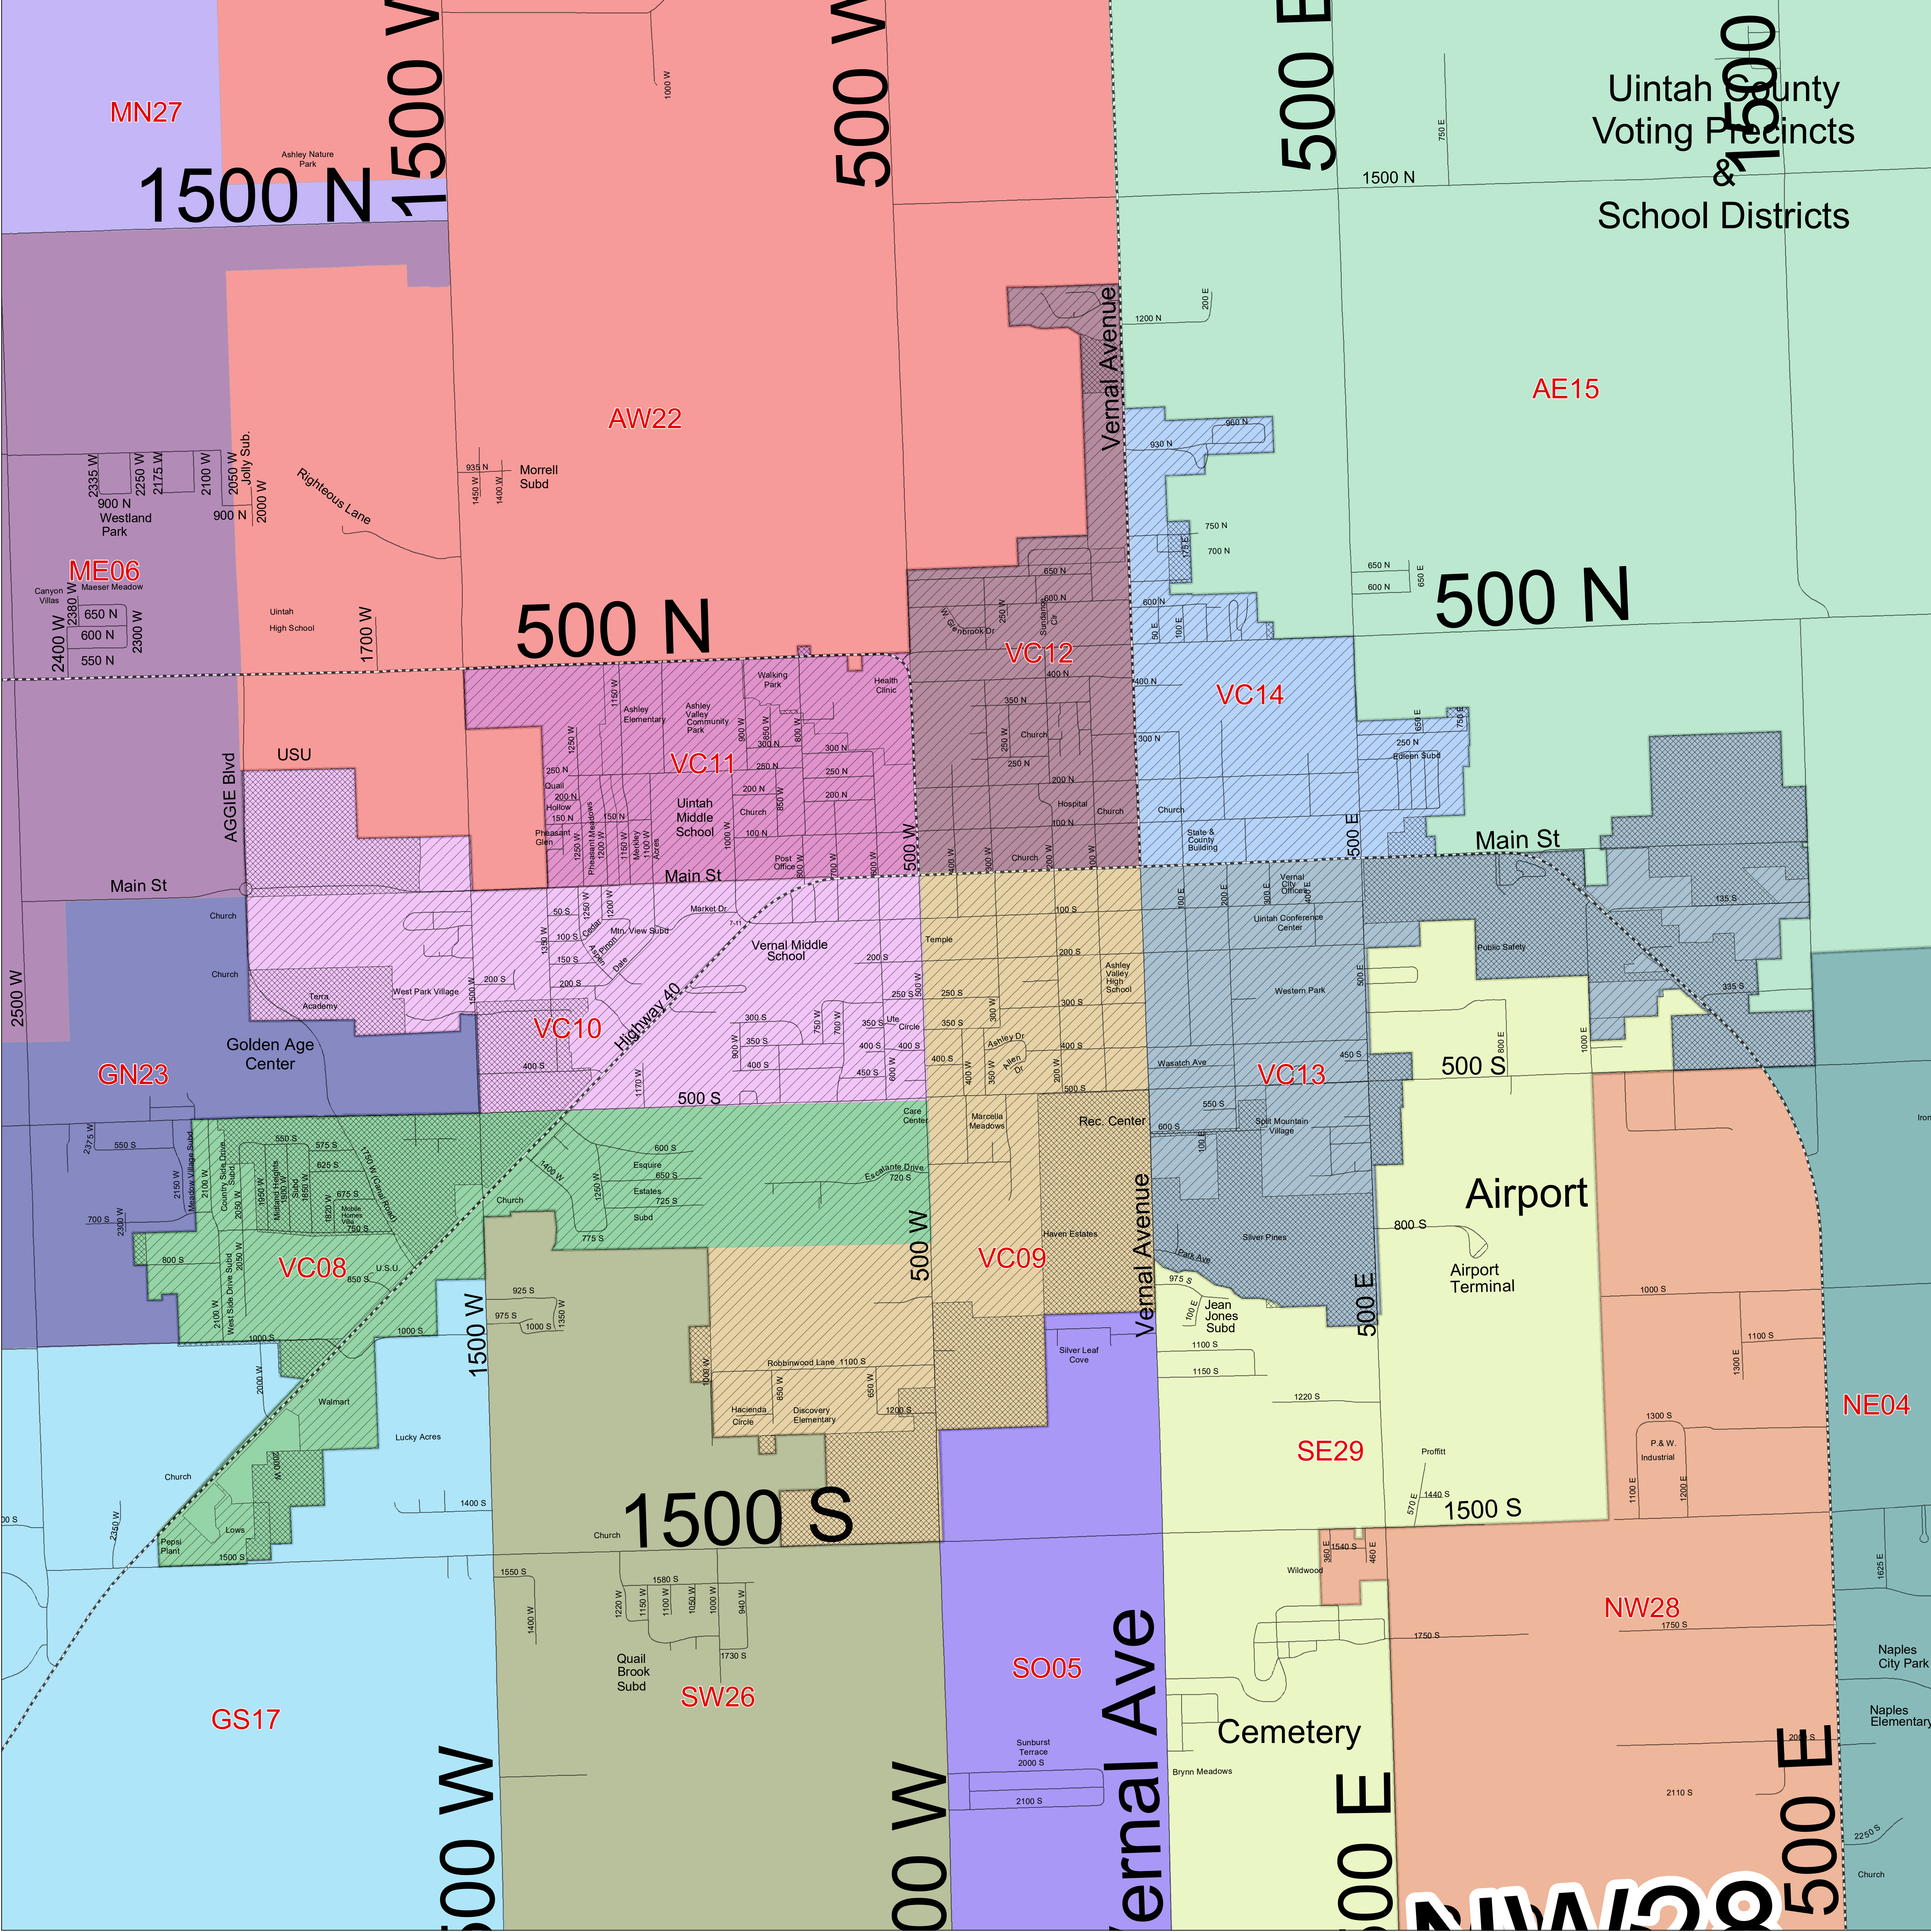

Uintah County
Voting Precincts
&
School Districts

MN27

1500 N

1500 W

500 W

500 E

AW22

AE15

Main St

Main St

Golden Age Center

GN23

VC10

Highway 40

Vernal Middle School

VC09

Vernal Avenue

500 E

SE29

1500 S

GS17

SW26

SO05

Cemetery

NW28

NE04

500 W

500 W

Vernal Ave

500 E

1500 S

500 E