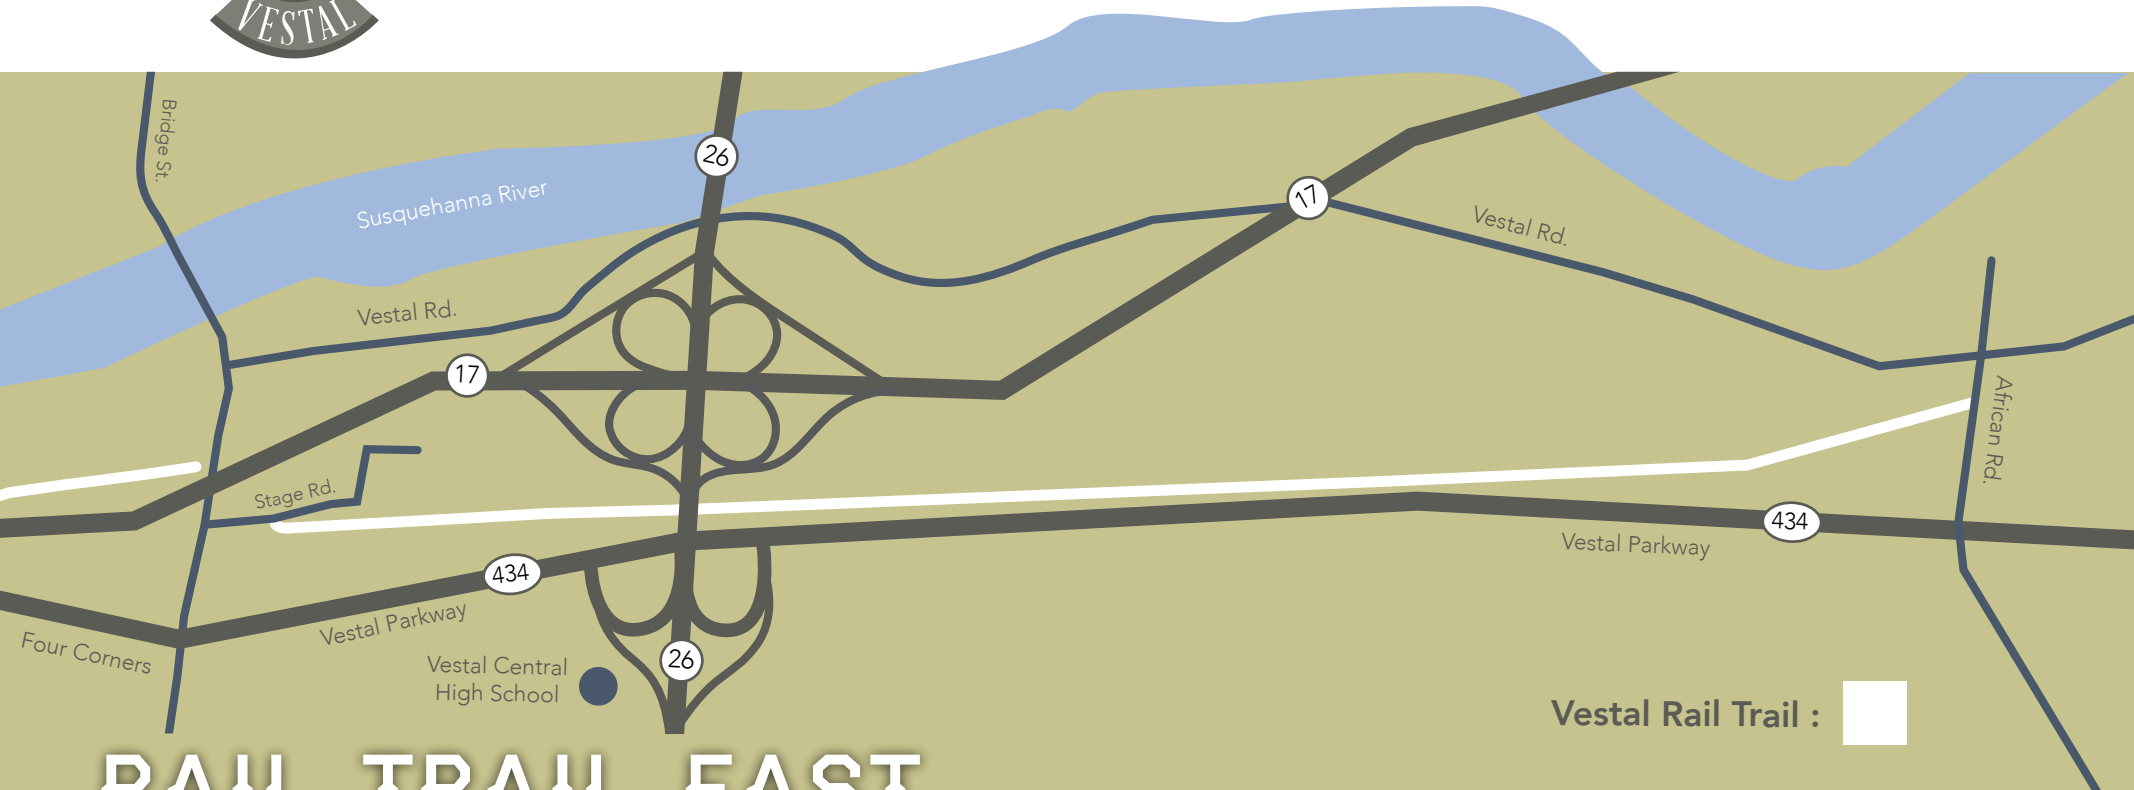

Vestal Rail Trail :

RAIL TRAIL EAST