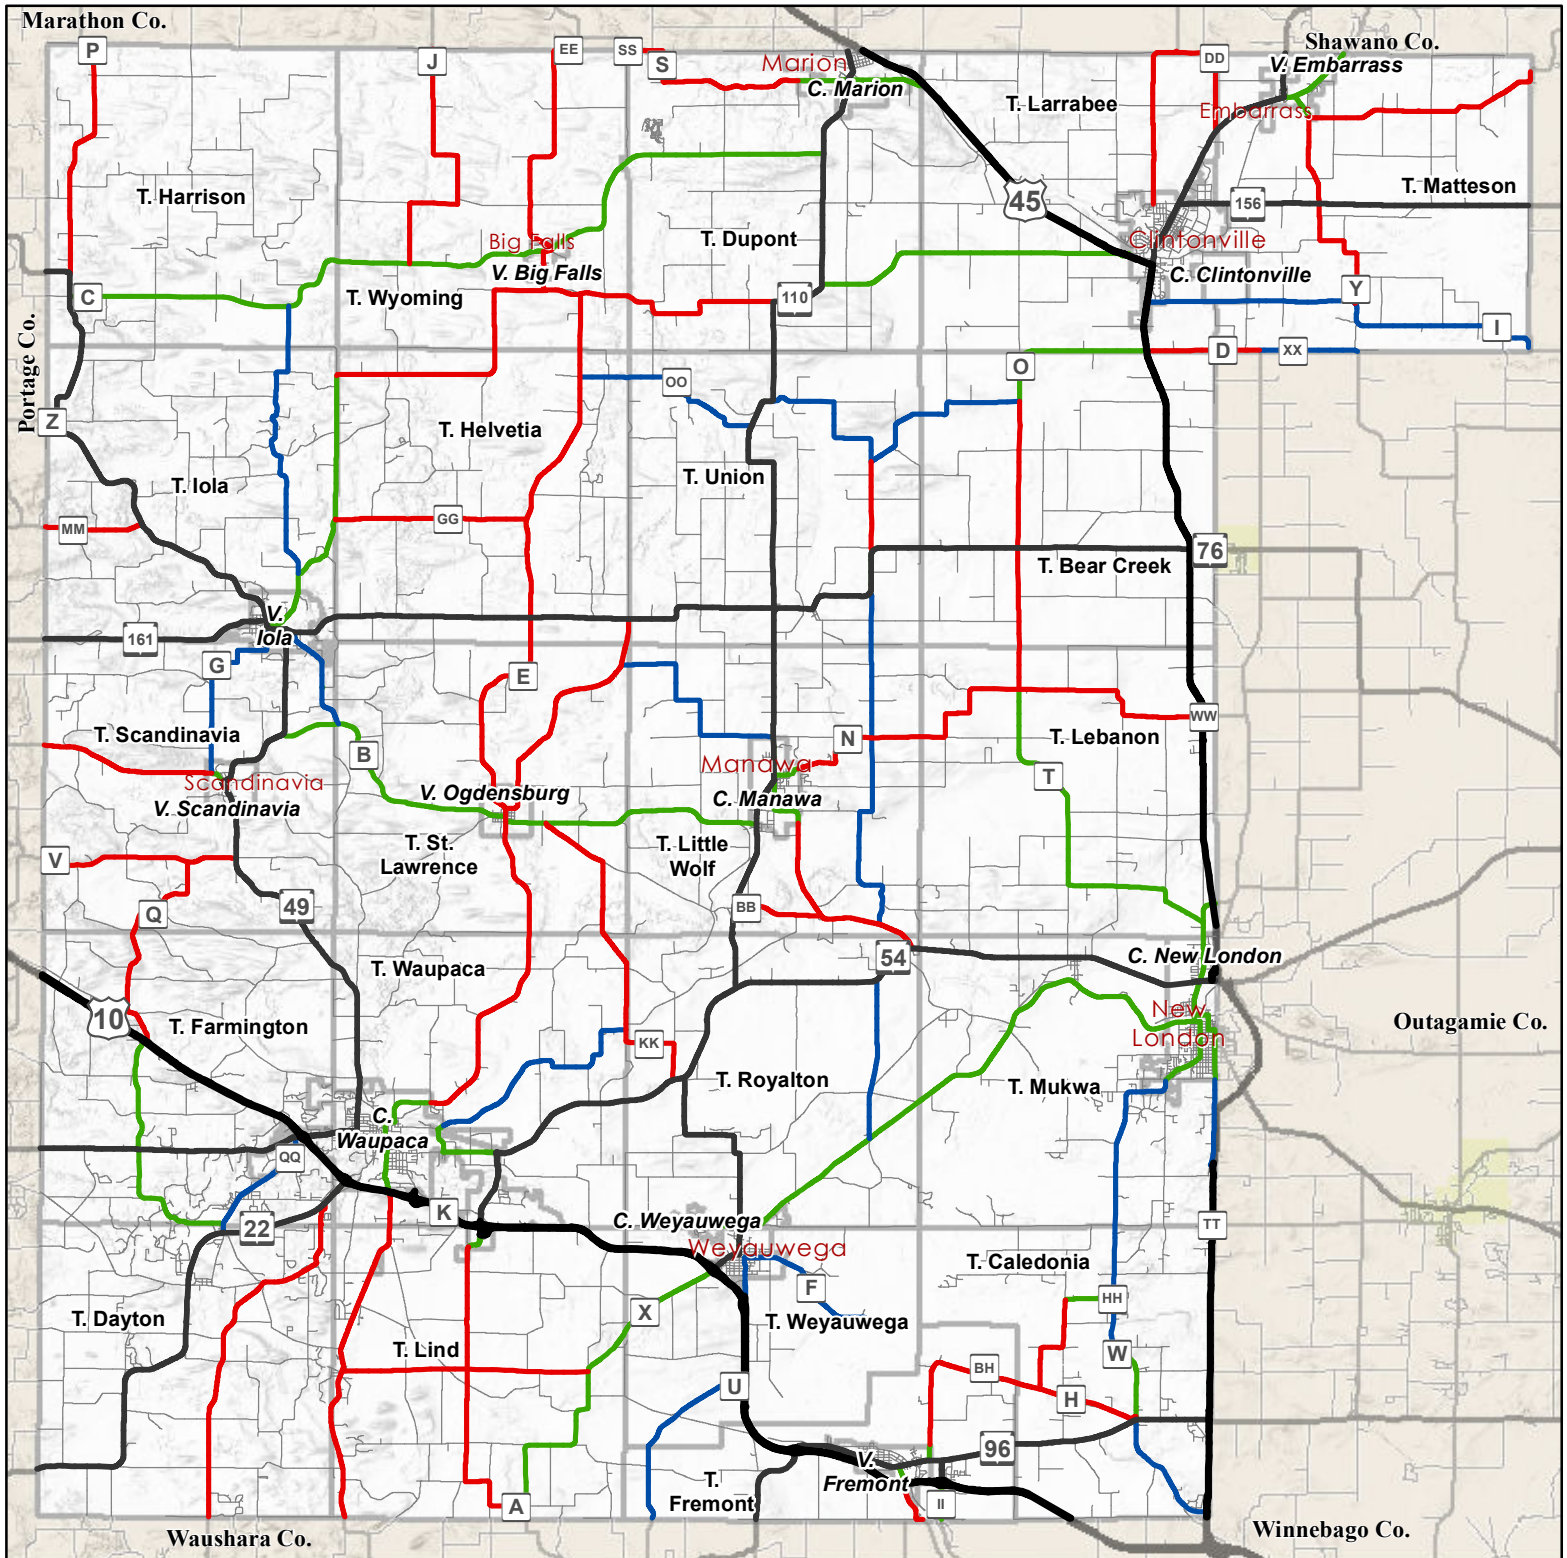

# Waupaca County Highway Department

## 2021 Seasonal Weight Limits Posted and Class 'B' Roads

County Highway Weight Limit

-  Unposted
-  6 Ton / 10 Ton
-  Class 'B'

**\*\* See reverse side for list of posted & unposted road segments**