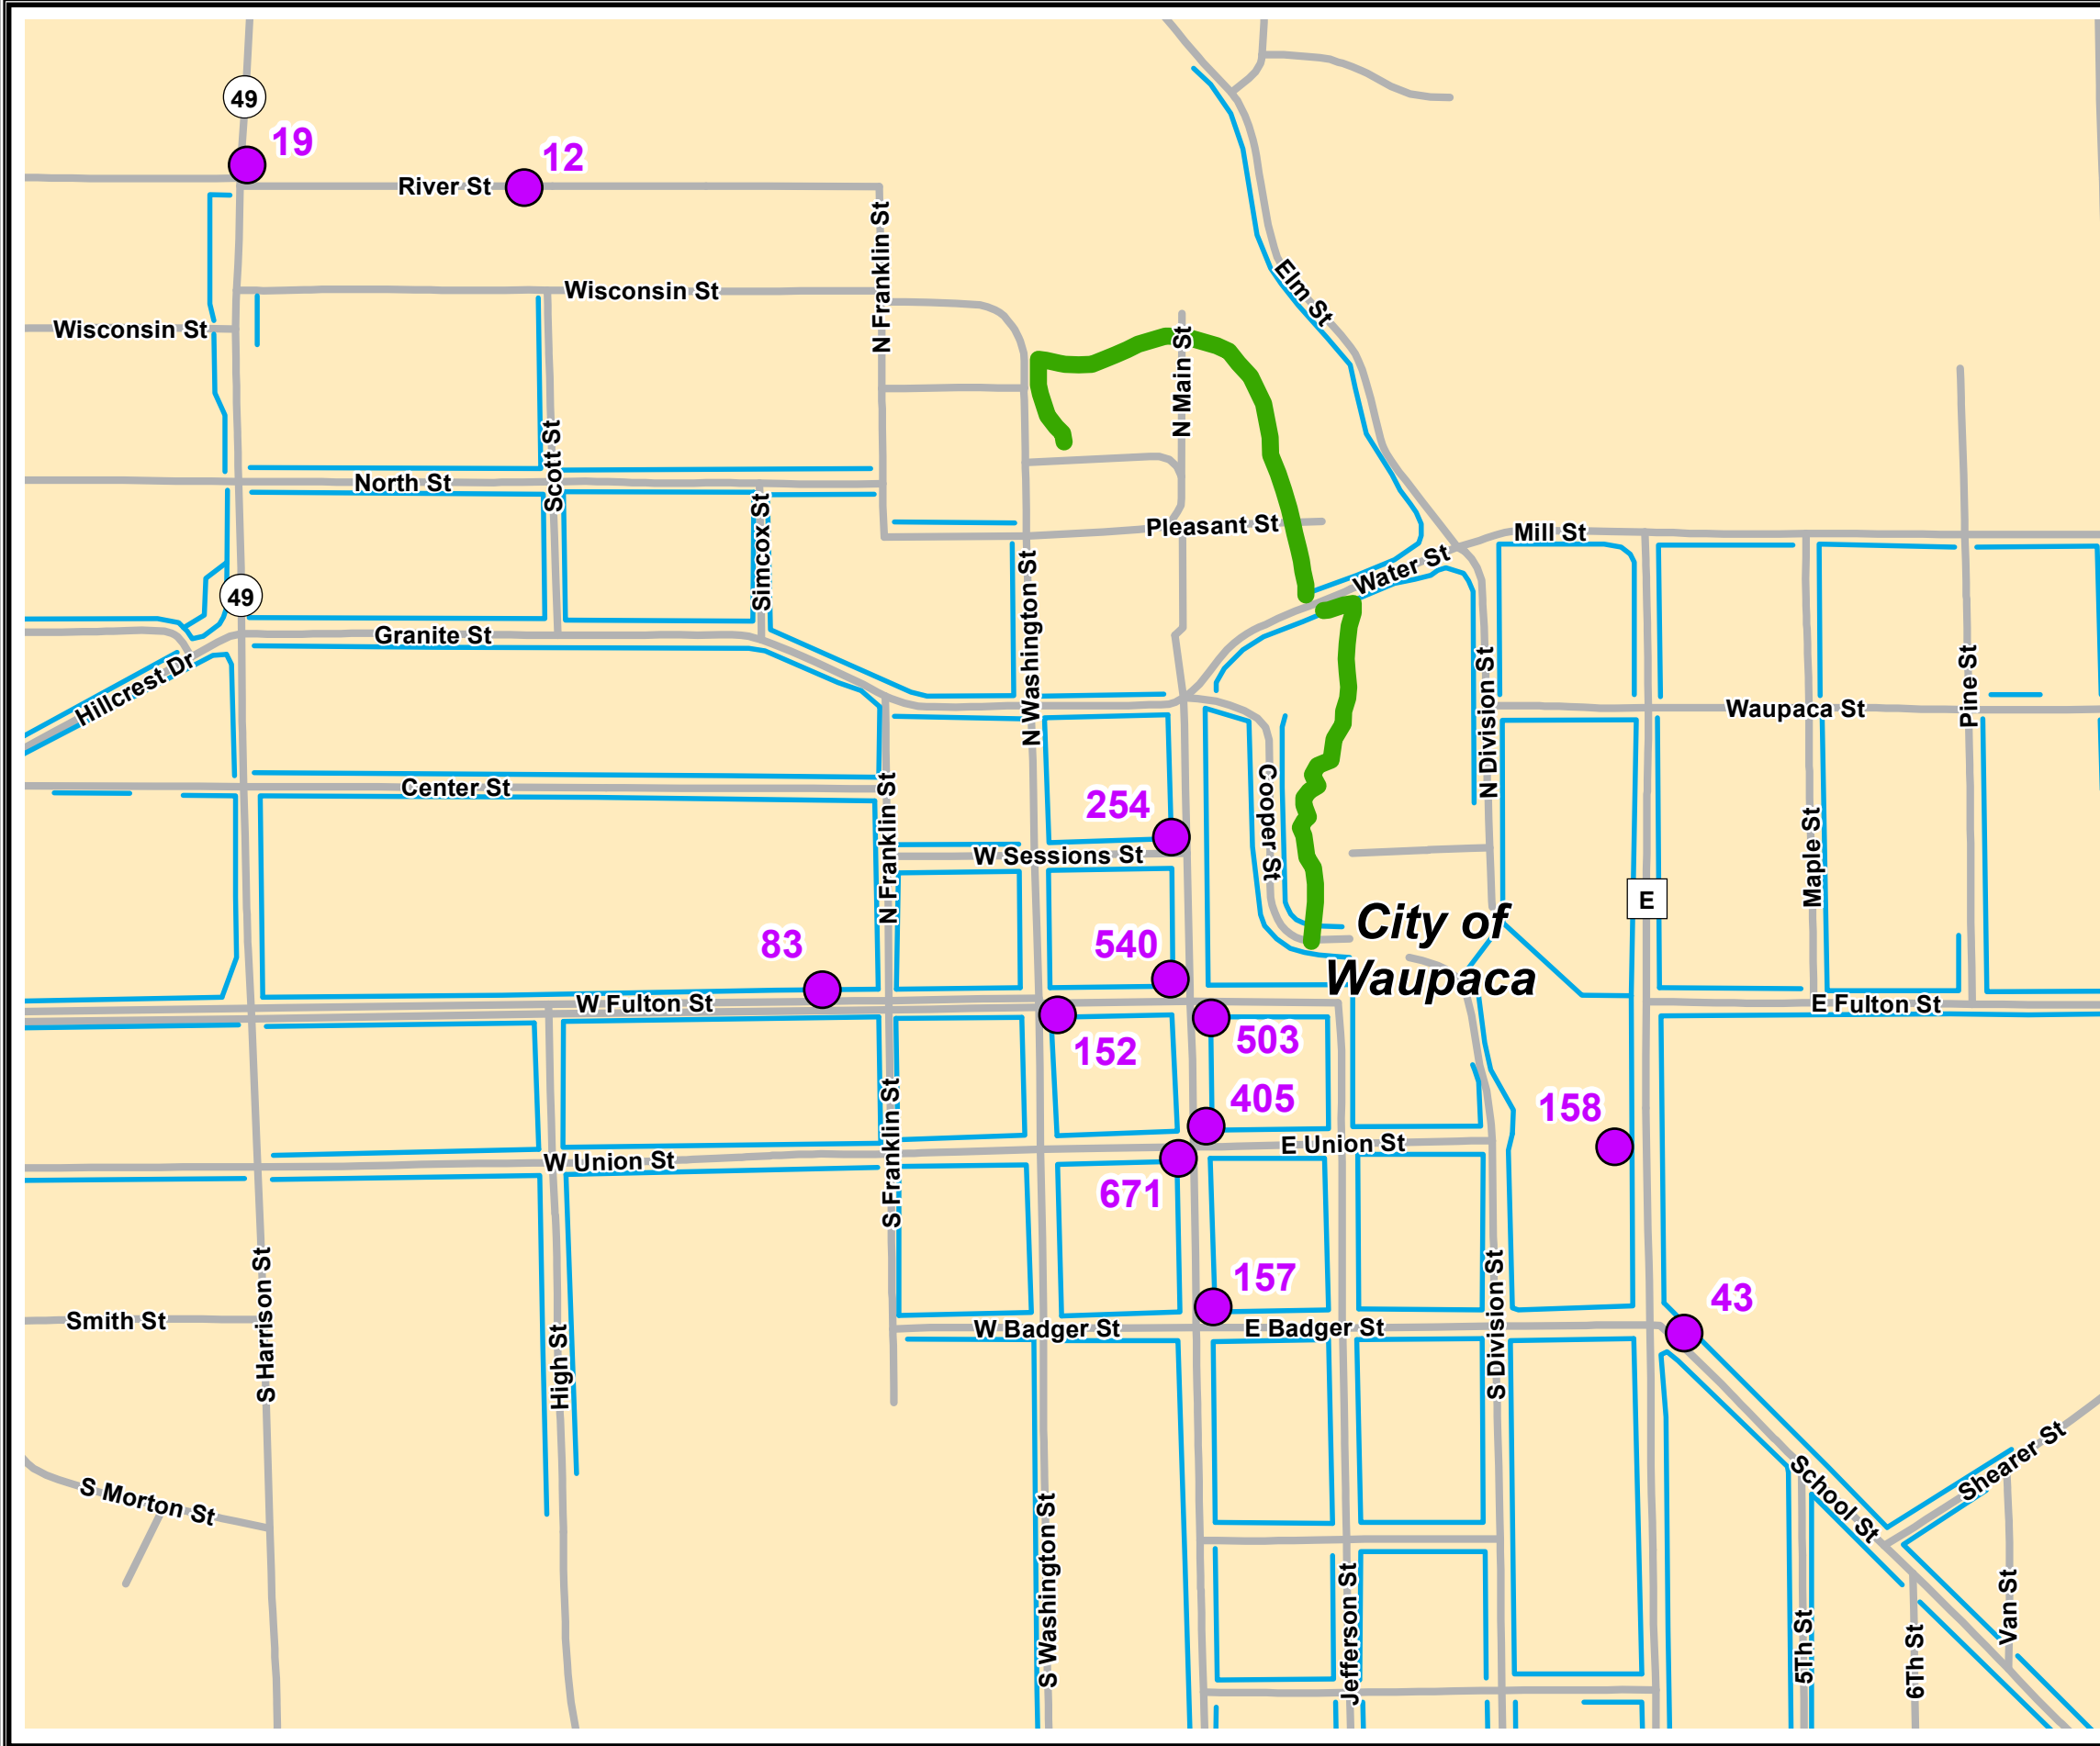

# Map X-X: Waupaca County Bicycle & Pedestrian Plan

## Downtown Waupaca Bicycle Pedestrian Counts

### Legend

-  Bicycle Pedestrian Counts
-  Off Road Multi Use Path
-  Sidewalk

Source:  
Base data provided by Waupaca County 2015.  
Existing facilities provided by Waupaca County & ECWRPC 2016.  
Bicycle Pedestrian Counts data provided by ECWRPC 2017.

This data was created for use by the East Central Wisconsin Regional Planning Commission Geographic Information System. Any other use/application of this information is the responsibility of the user and such use/application is at their own risk. East Central Wisconsin Regional Planning Commission disclaims all liability regarding fitness of the information for any use other than for East Central Wisconsin Regional Planning Commission business.