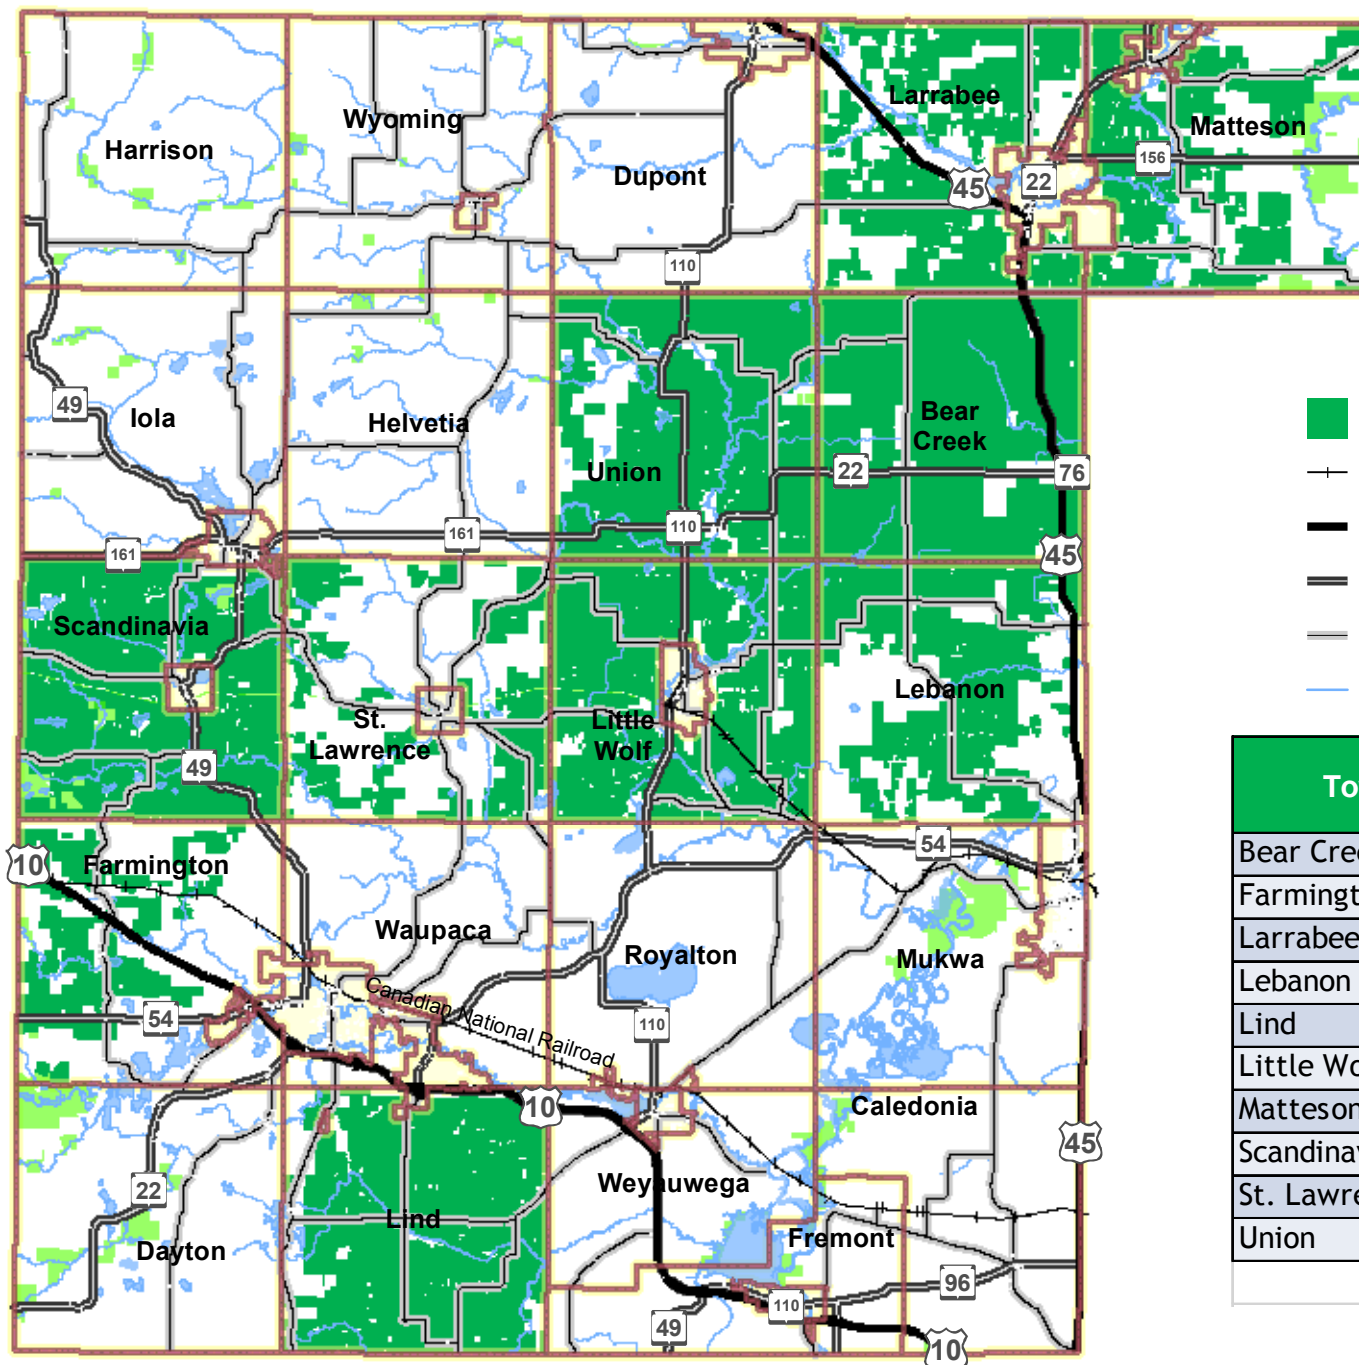

Farmland Preservation Areas

Waupaca County

- Farmland Preservation Area
- Railroad
- US Highways
- State Highways
- County Highways
- Surface Water Lines

Town	Acres of Farmland Preservation
Bear Creek	21,885
Farmington	6,646
Larrabee	13,296
Lebanon	12,969
Lind	19,437
Little Wolf	19,575
Matteson	11,615
Scandinavia	20,181
St. Lawrence	8,268
Union	19,924
Total	153,796