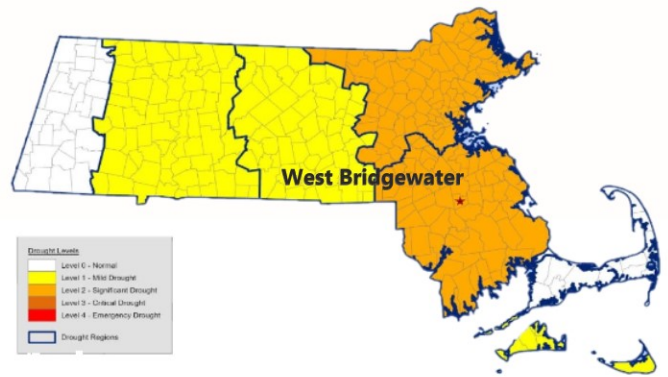

Massachusetts Drought Status

Declared June 15, 2022

State Imposed Water Restriction

NO Sprinkler Use

**Handheld hoses only
after 5pm before 9 am**

LEVEL 2 - SIGNIFICANT DROUGHT

What does this mean?

What you can do!