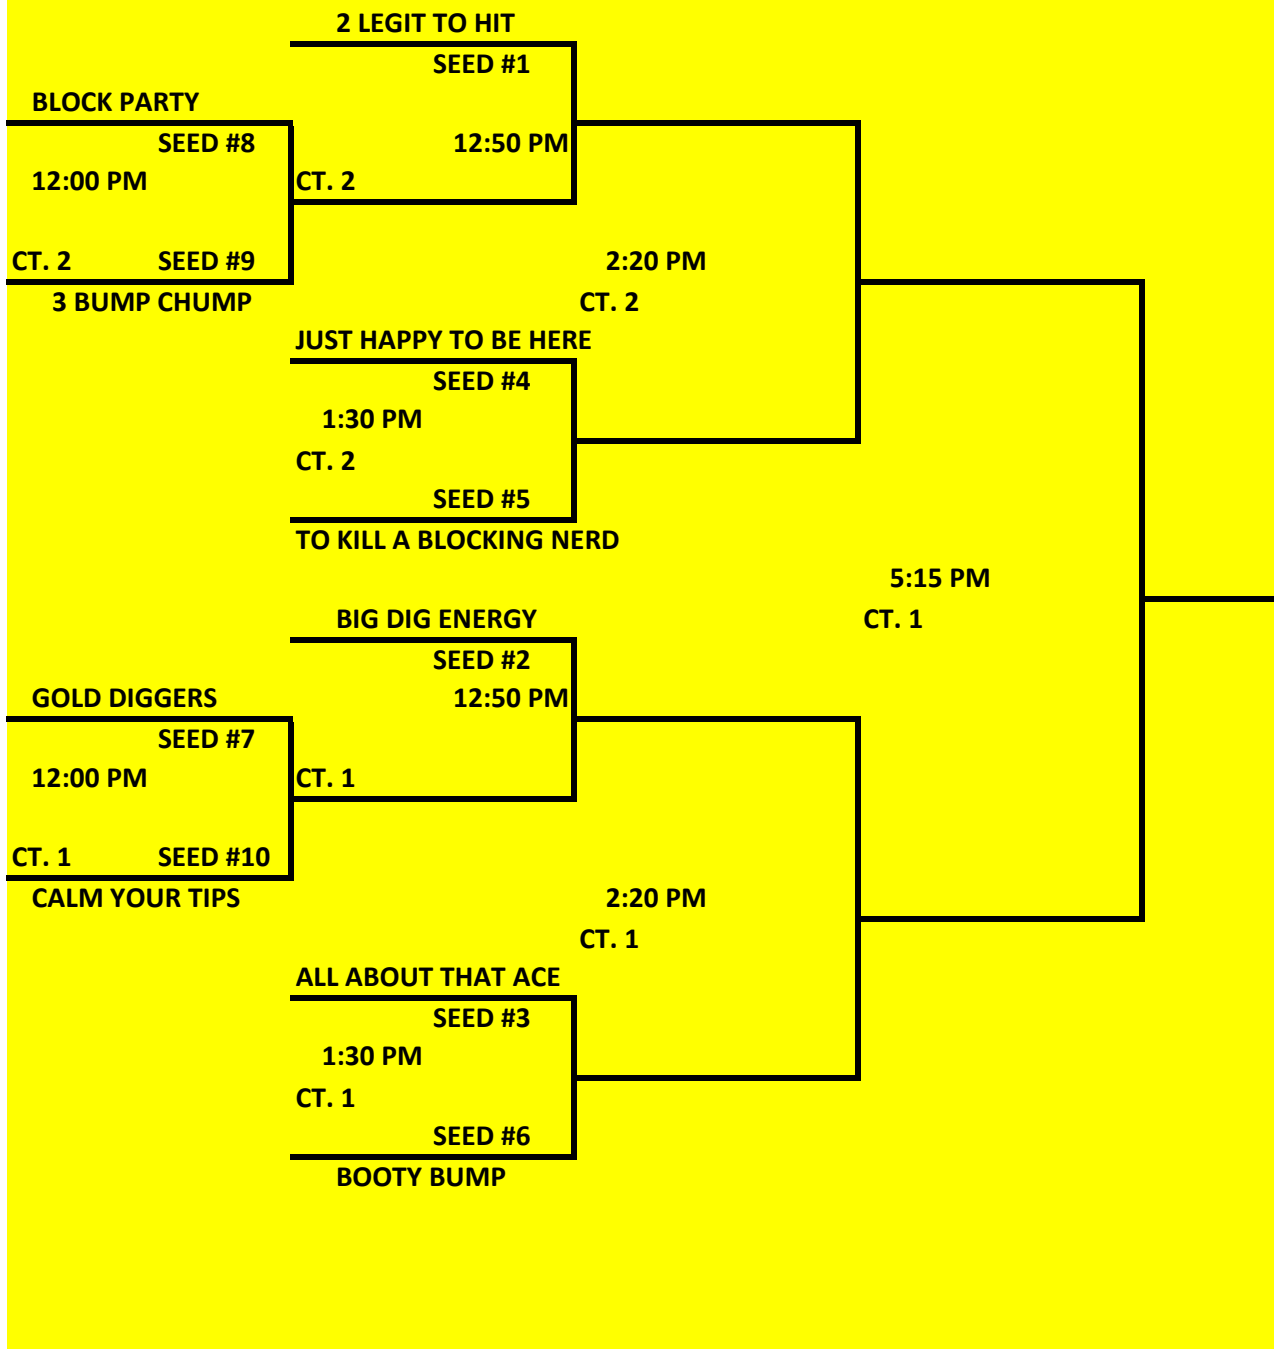

# 2024 WINTER WOMEN'S ADVANCED TOURNAMENT BRACKET

—